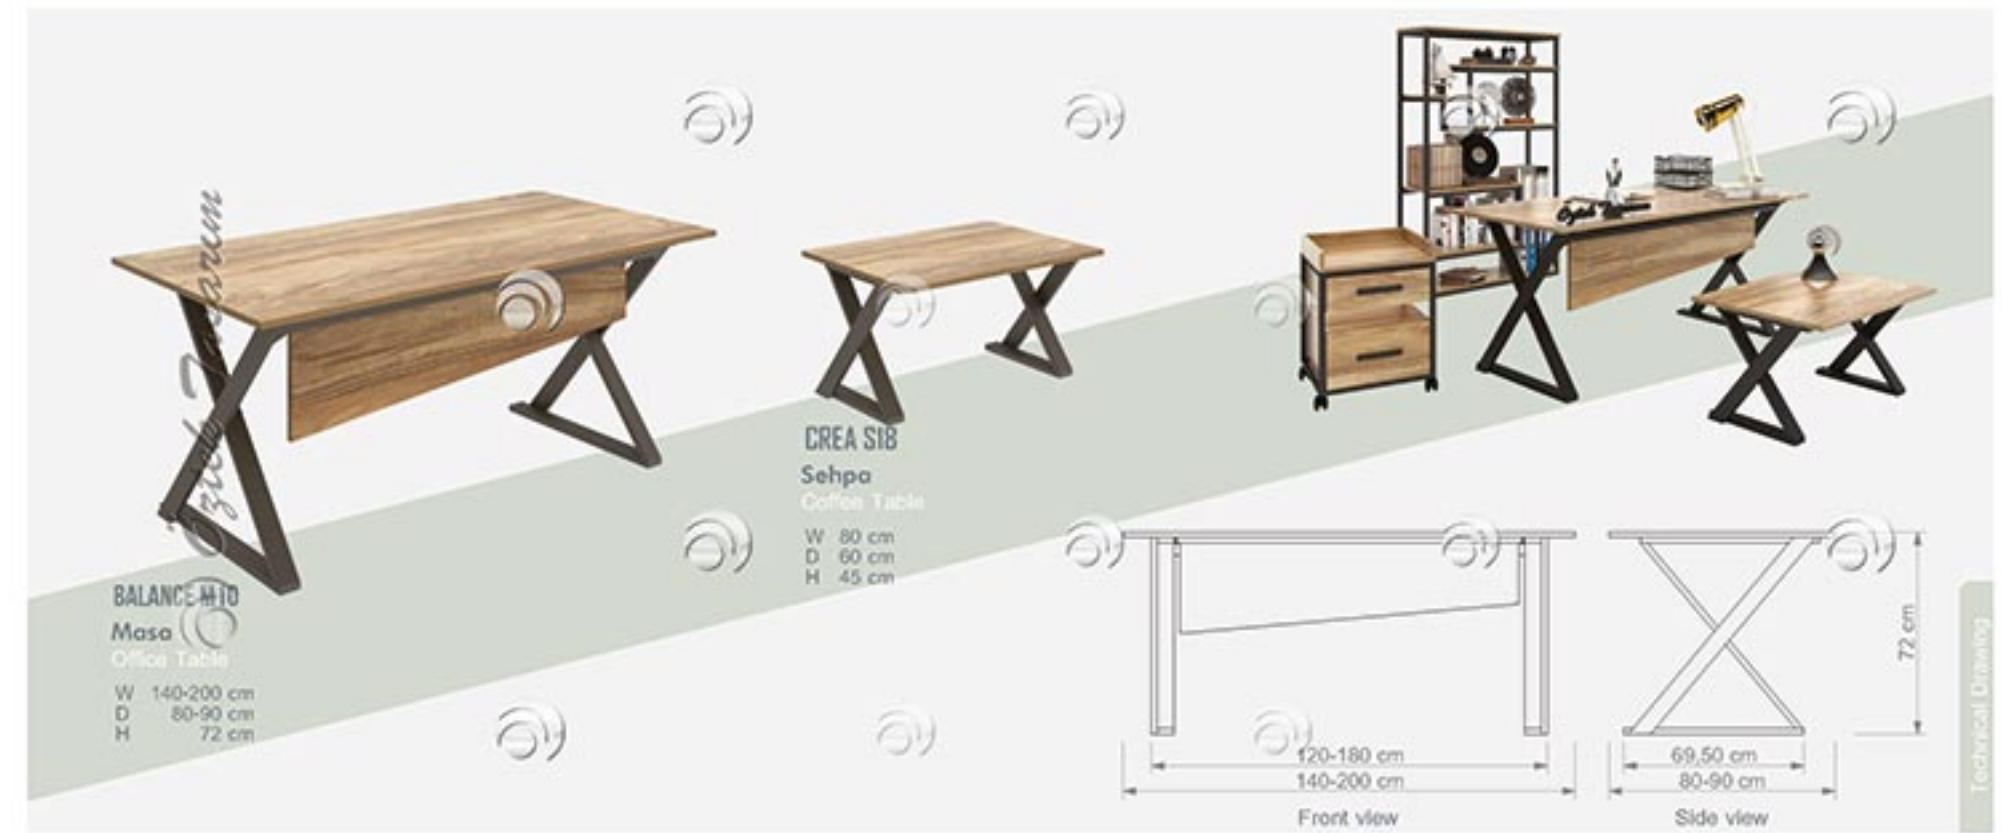

EXECUTIVE OFFICES

OFIS TAKIMLARI / EXECUTIVE OFFICES