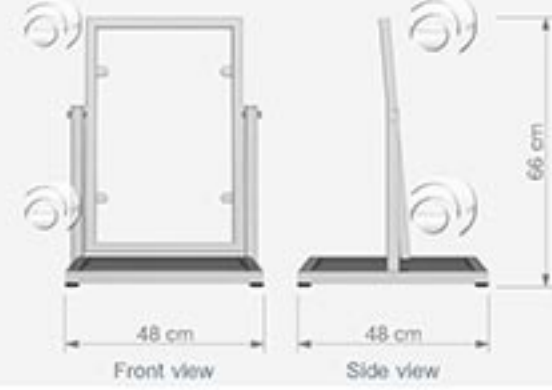

ACCESSORY, BAG, BELT DISPLAY STANDS

AKSESUAR, ÇANTA, KEMER STANDLARI / ACCESSORY, BAG, BELT DISPLAY STANDS

www.oztektasarim.com

TD 46

Profil, Küçük Ayna
Rectangular Mirror, Small

W 48 cm
D 48 cm
H 66 cm

Öztek Tasarım

Technical Drawing

TD 47

Profil, Büyük Ayna
Rectangular Mirror, Big

W 62 cm
D 42 cm
H 162 cm

Öztek Tasarım