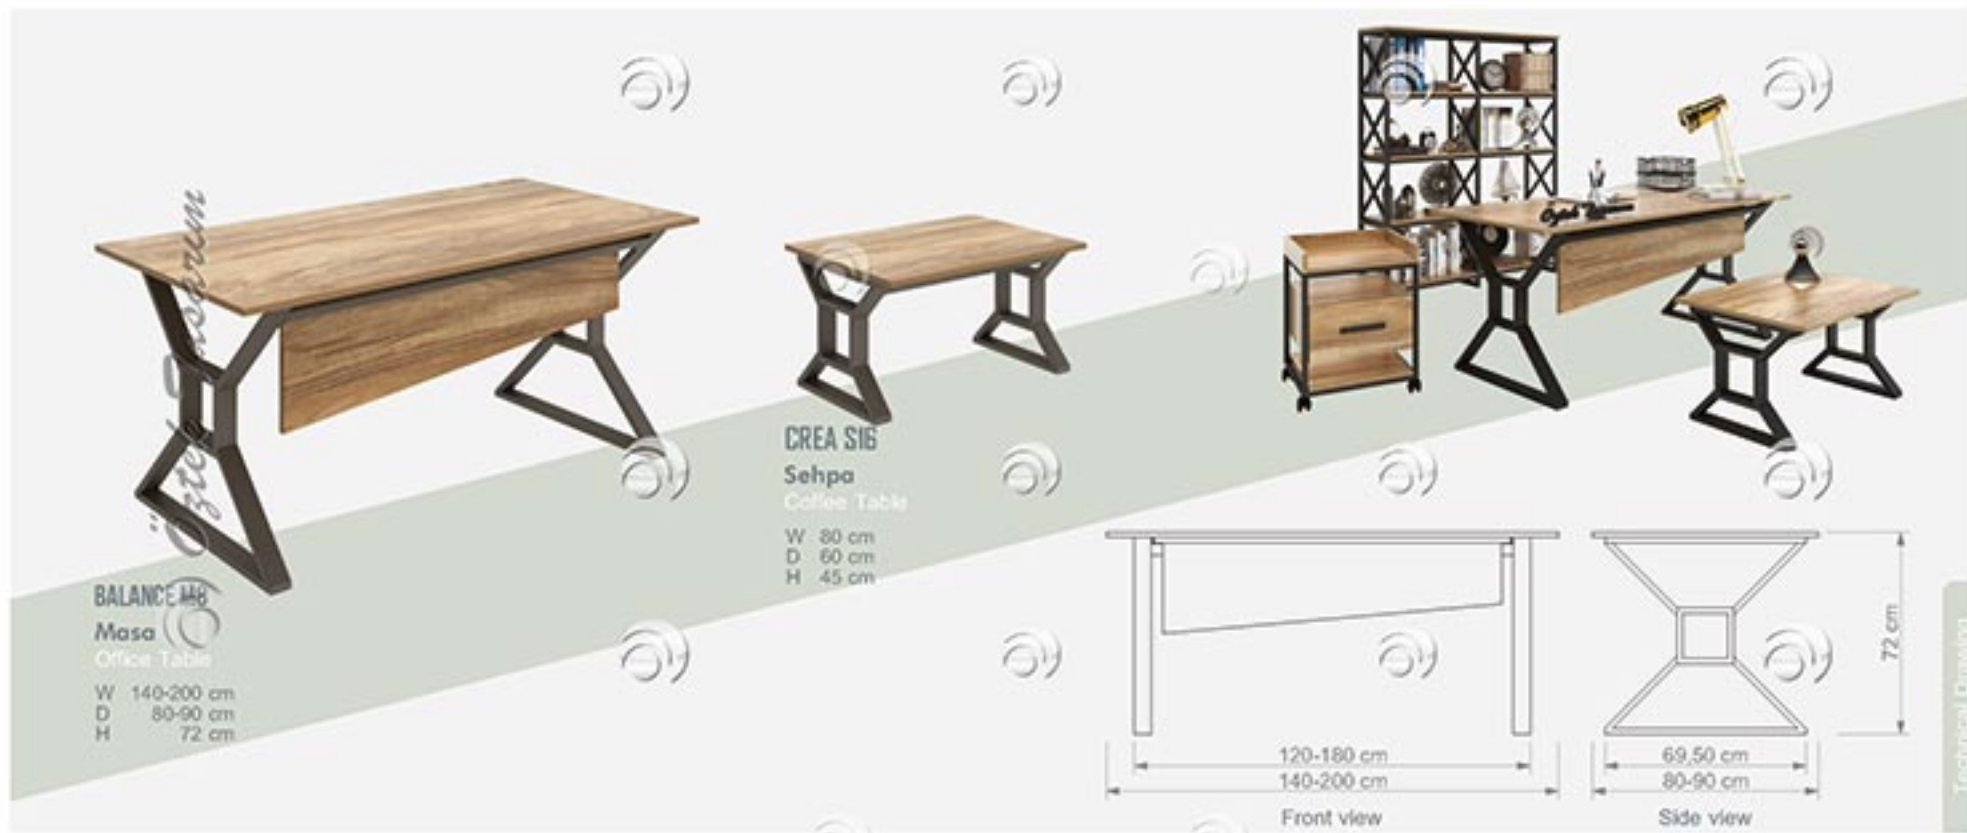

EXECUTIVE OFFICES

OFIS TAKIMLARI / EXECUTIVE OFFICES

www.oztektasarim.com