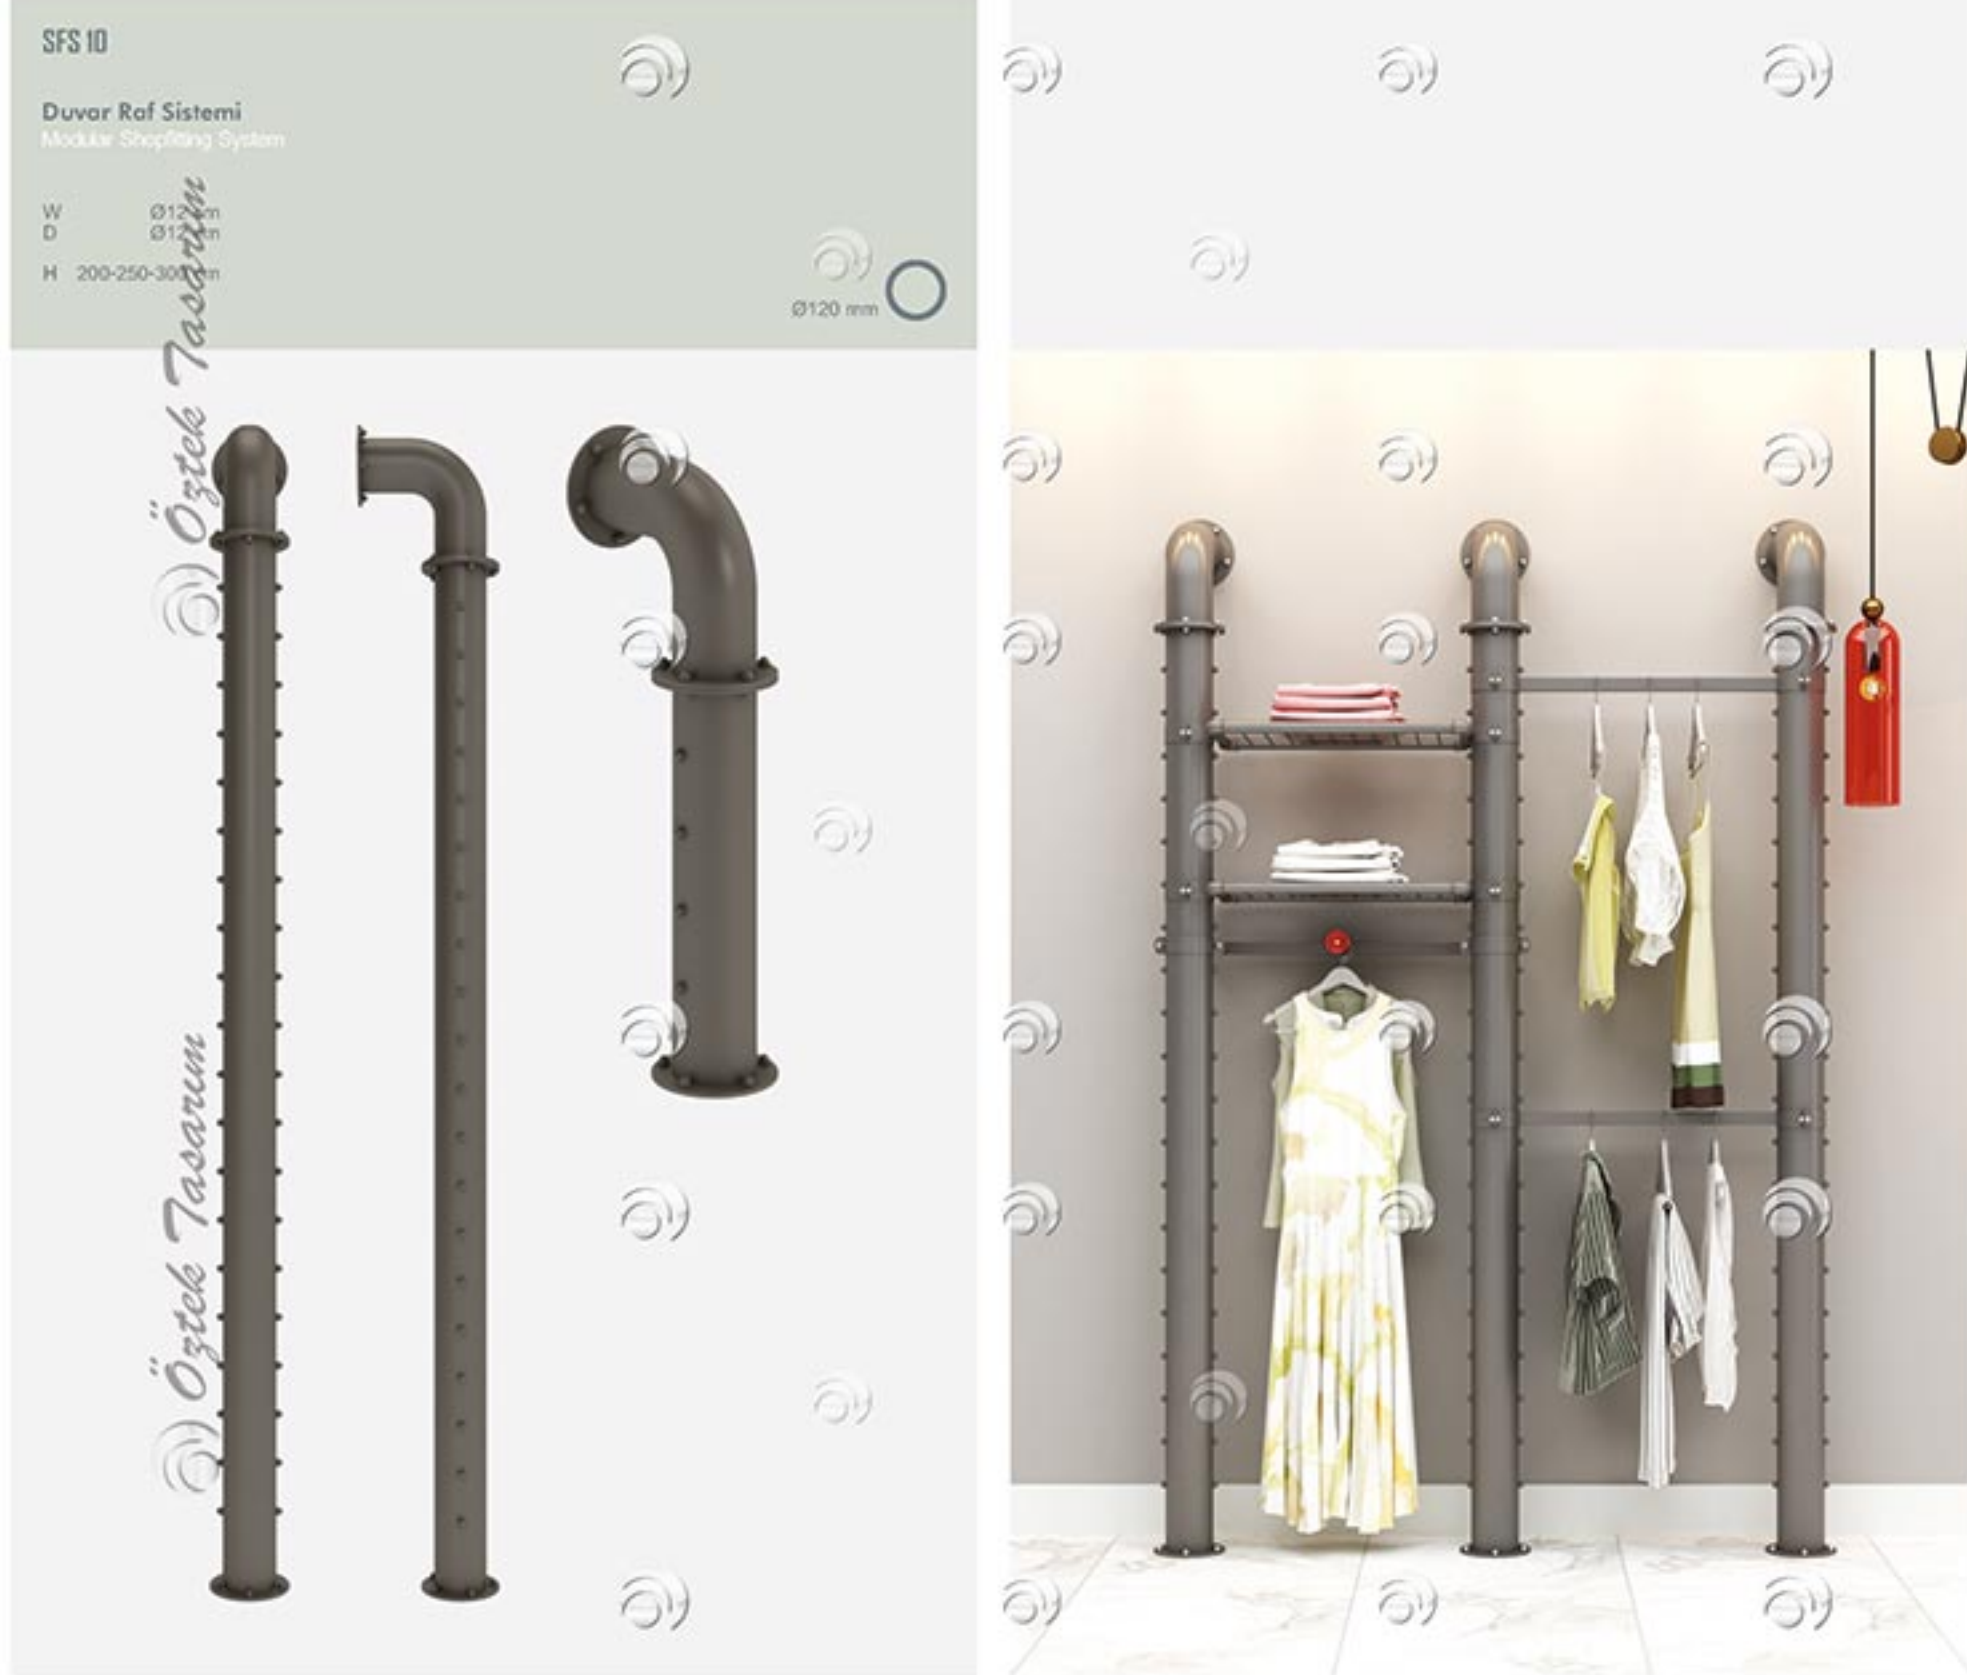

SHOP FITTINGS SYSTEMS

DUVAR SİSTEMLERİ / SHOP FITTINGS SYSTEMS

www.oztektasarim.com