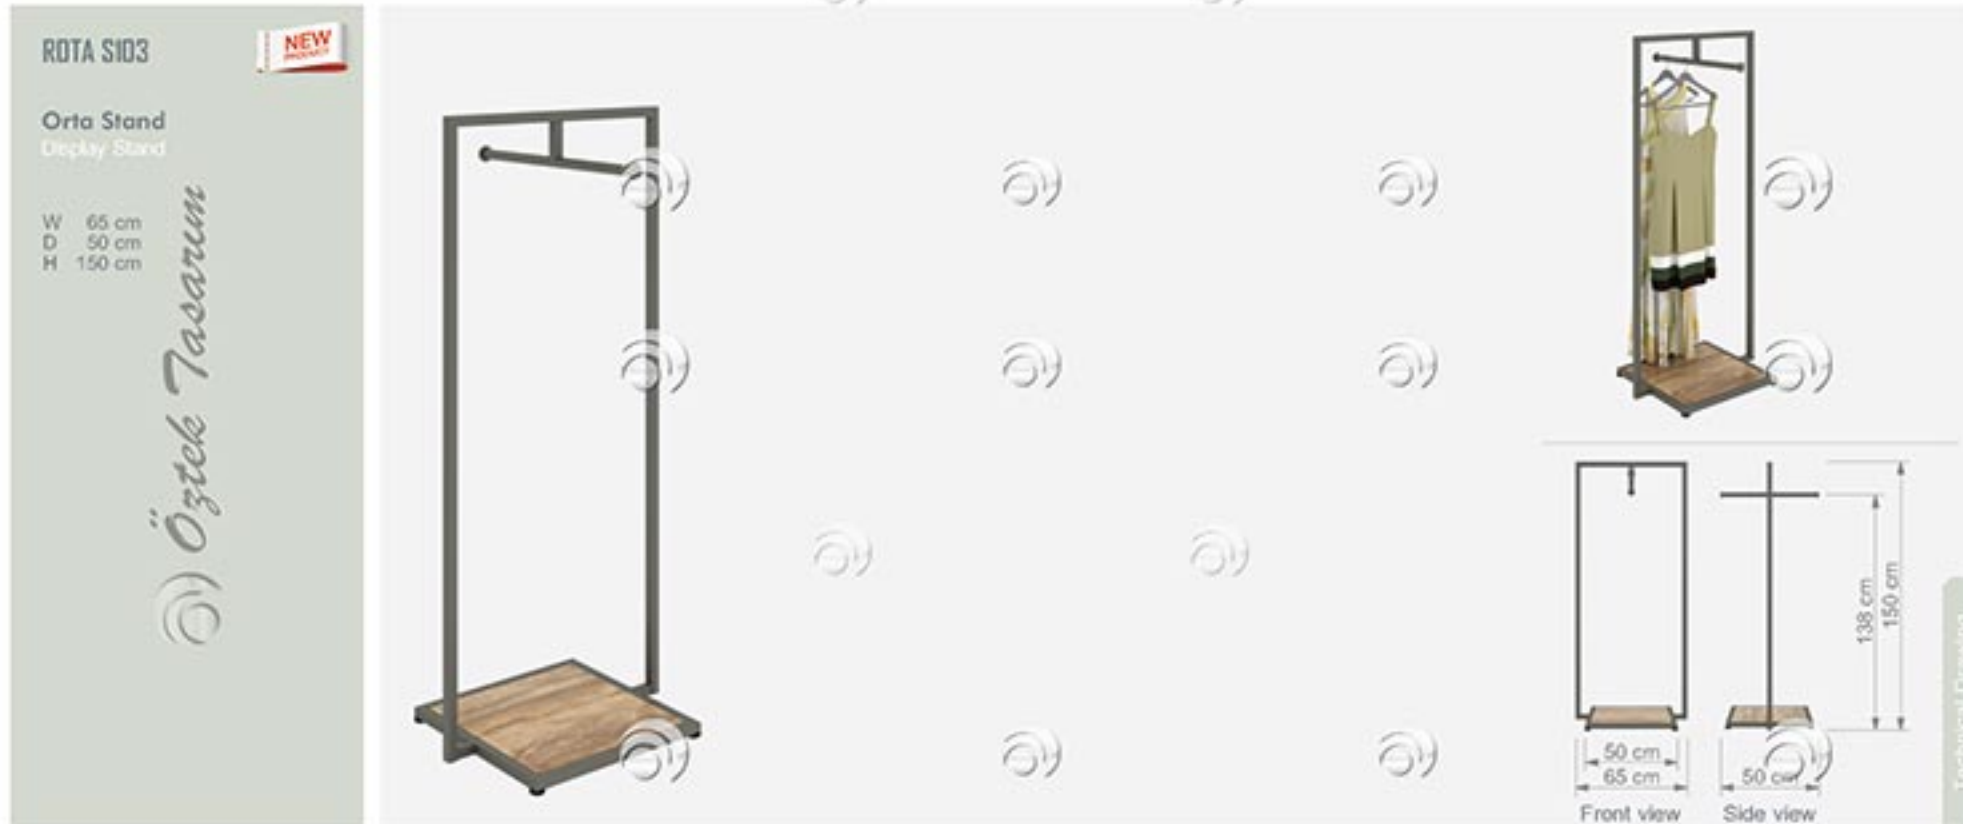

TD DISPLAY STANDS GROUPS

TD STAND GRUBU / TD DISPLAY STANDS GROUPS

www.oztektasarim.com