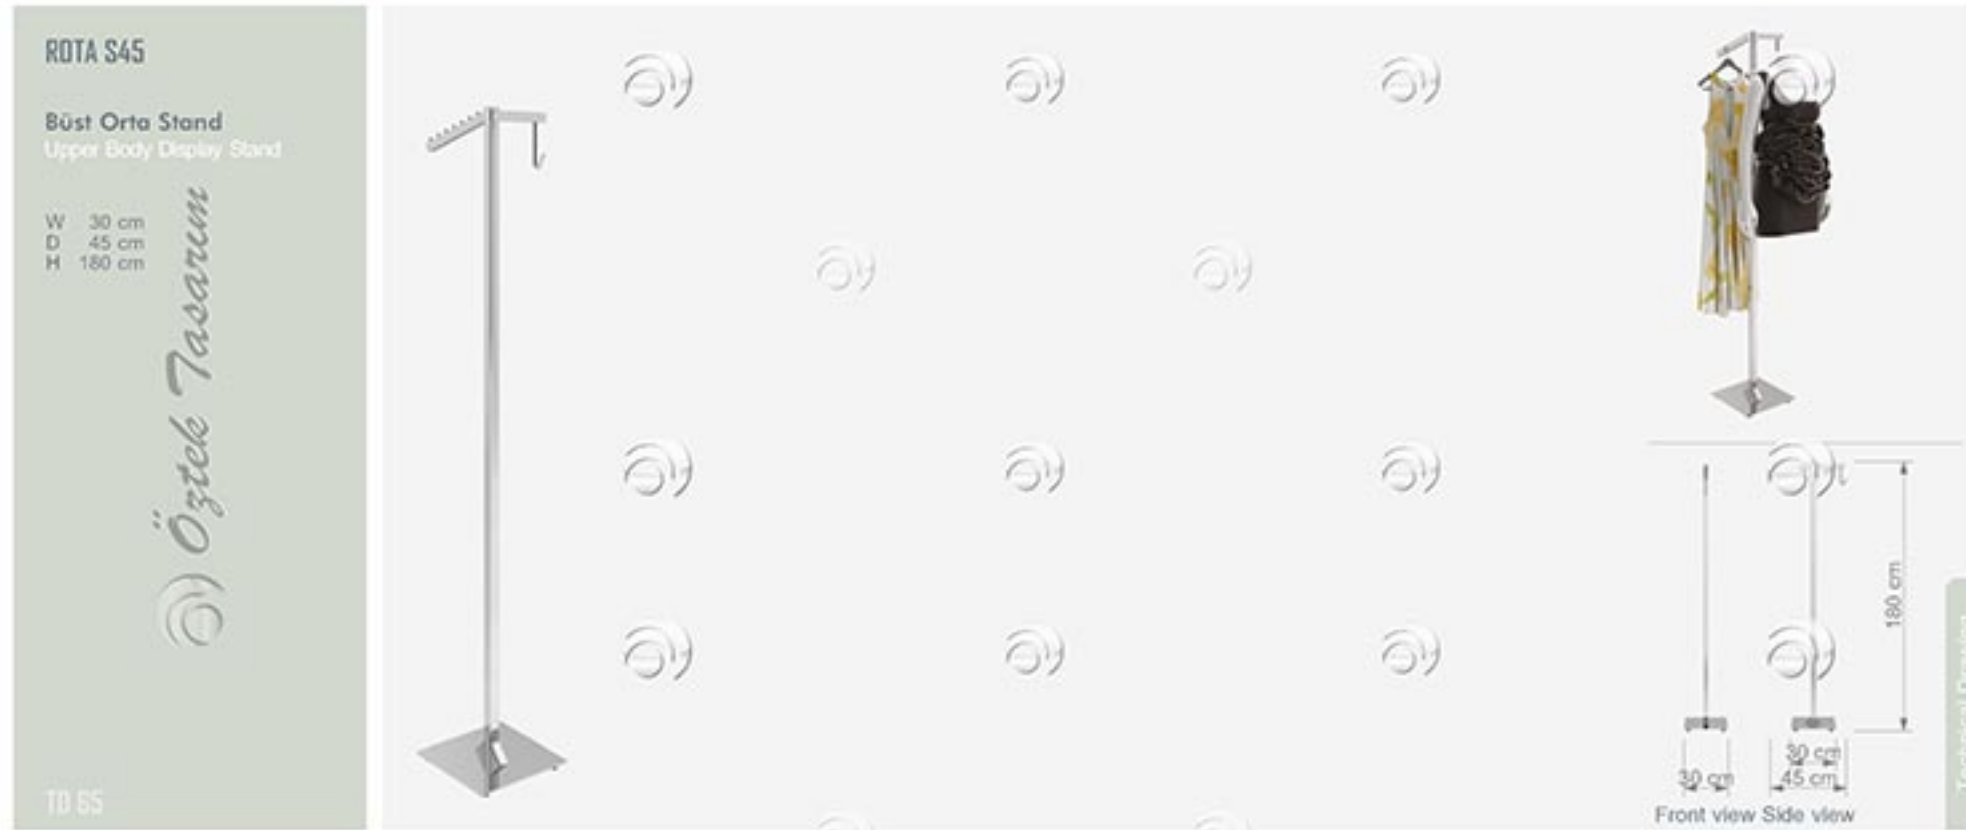

TD DISPLAY STANDS GROUPS

TD STAND GRUBU / TO DISPLAY STANDS GROUPS

www.oztektasarim.com