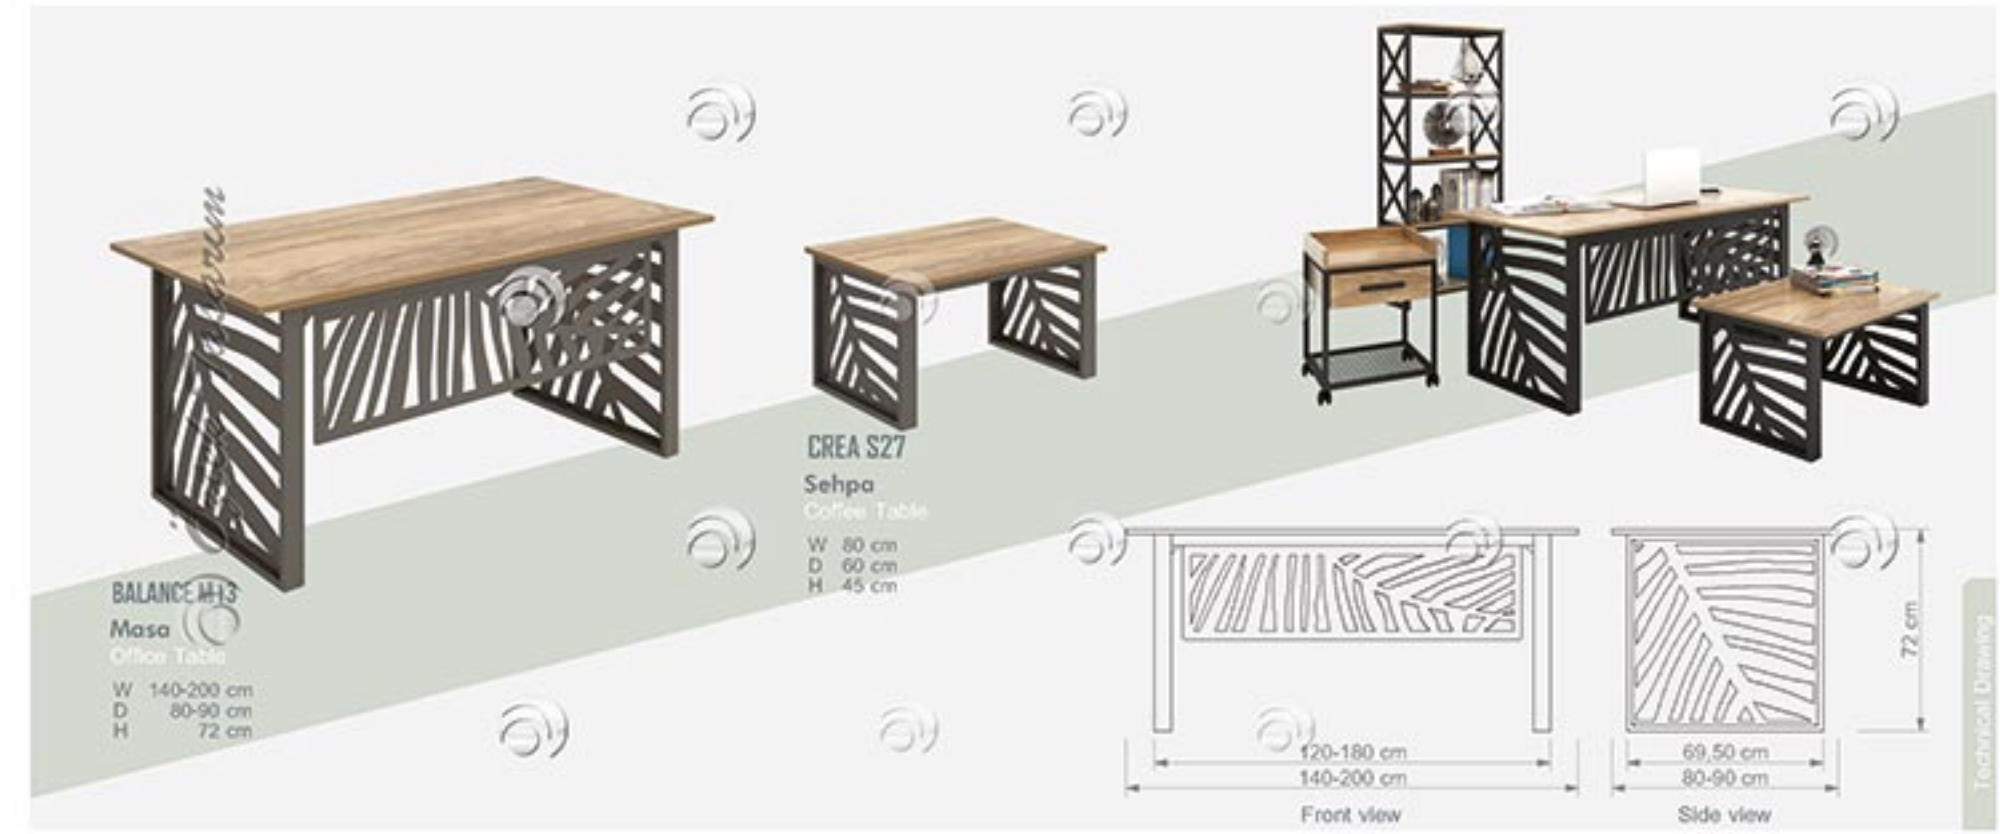

EXECUTIVE OFFICES

OFIS TAKIMLARI / EXECUTIVE OFFICES

Öztek Tasarım
SHOPFITTING SYSTEMS