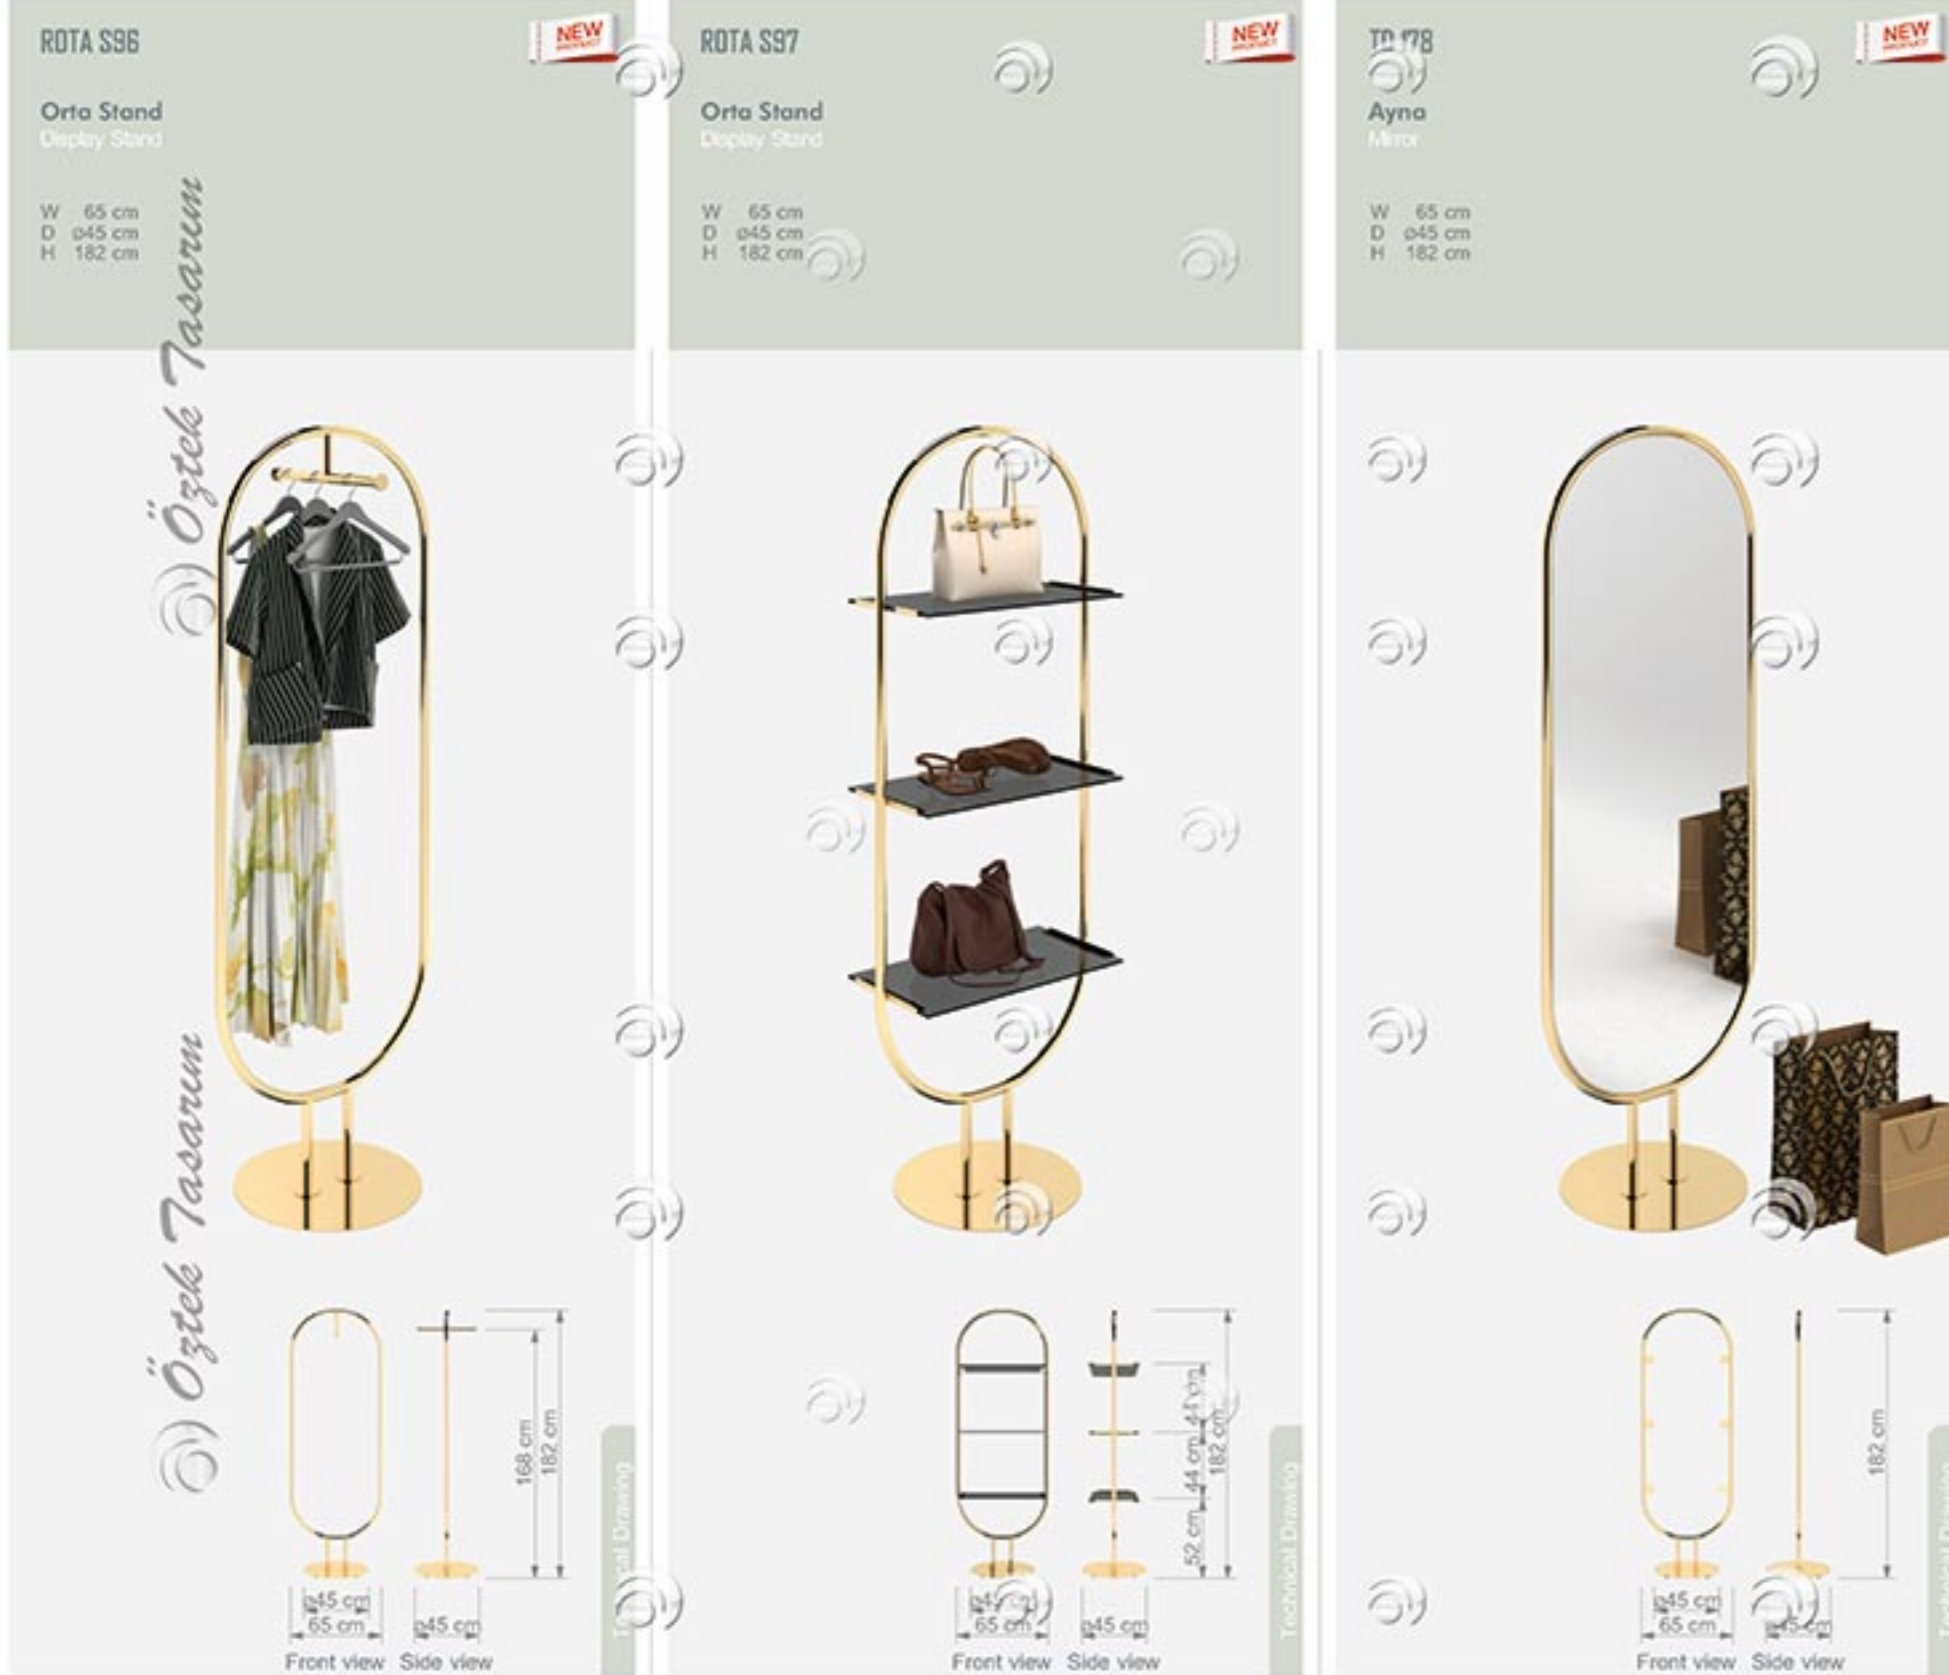

# TO DISPLAY STANDS GROUPS

TD STAND GRUBU / TO DISPLAY STANDS GROUPS

Öztek Tasarım

Öztek Tasarım

Öztek Tasarım

Öztek Tasarım

Orta Stand  
Display Stand

W 120 cm  
D 50 cm  
H 135 cm

Öztek Tasarım