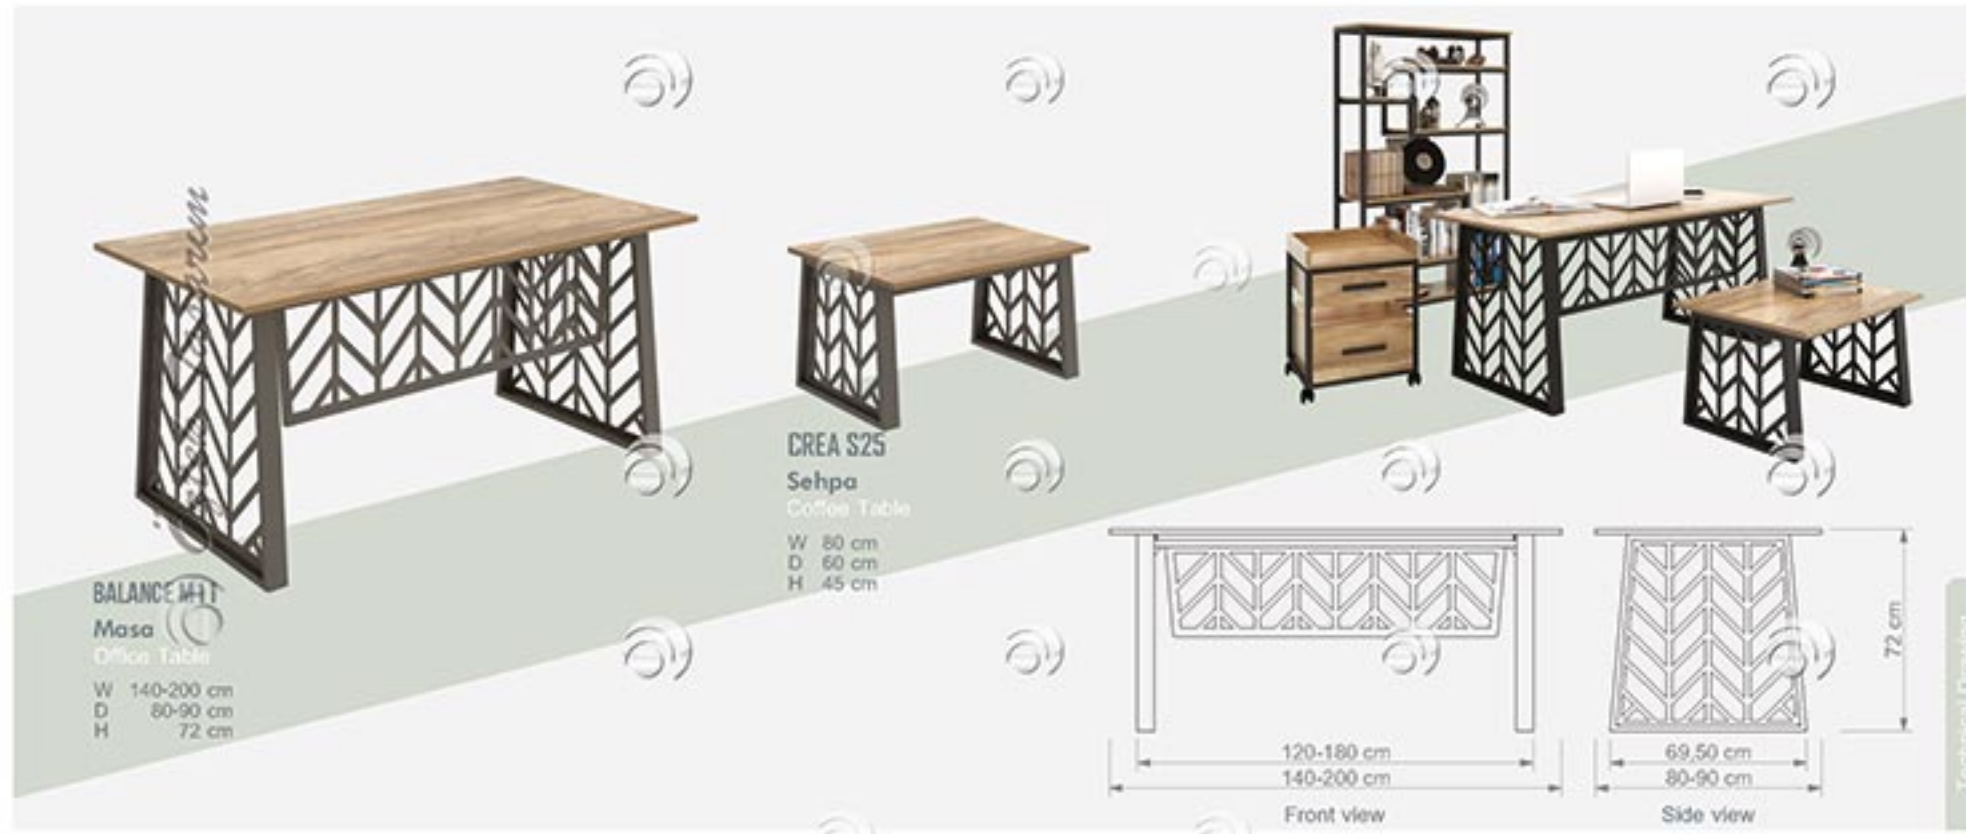

EXECUTIVE OFFICES

OFIS TAKIMLARI / EXECUTIVE OFFICES

www.oztektasarim.com