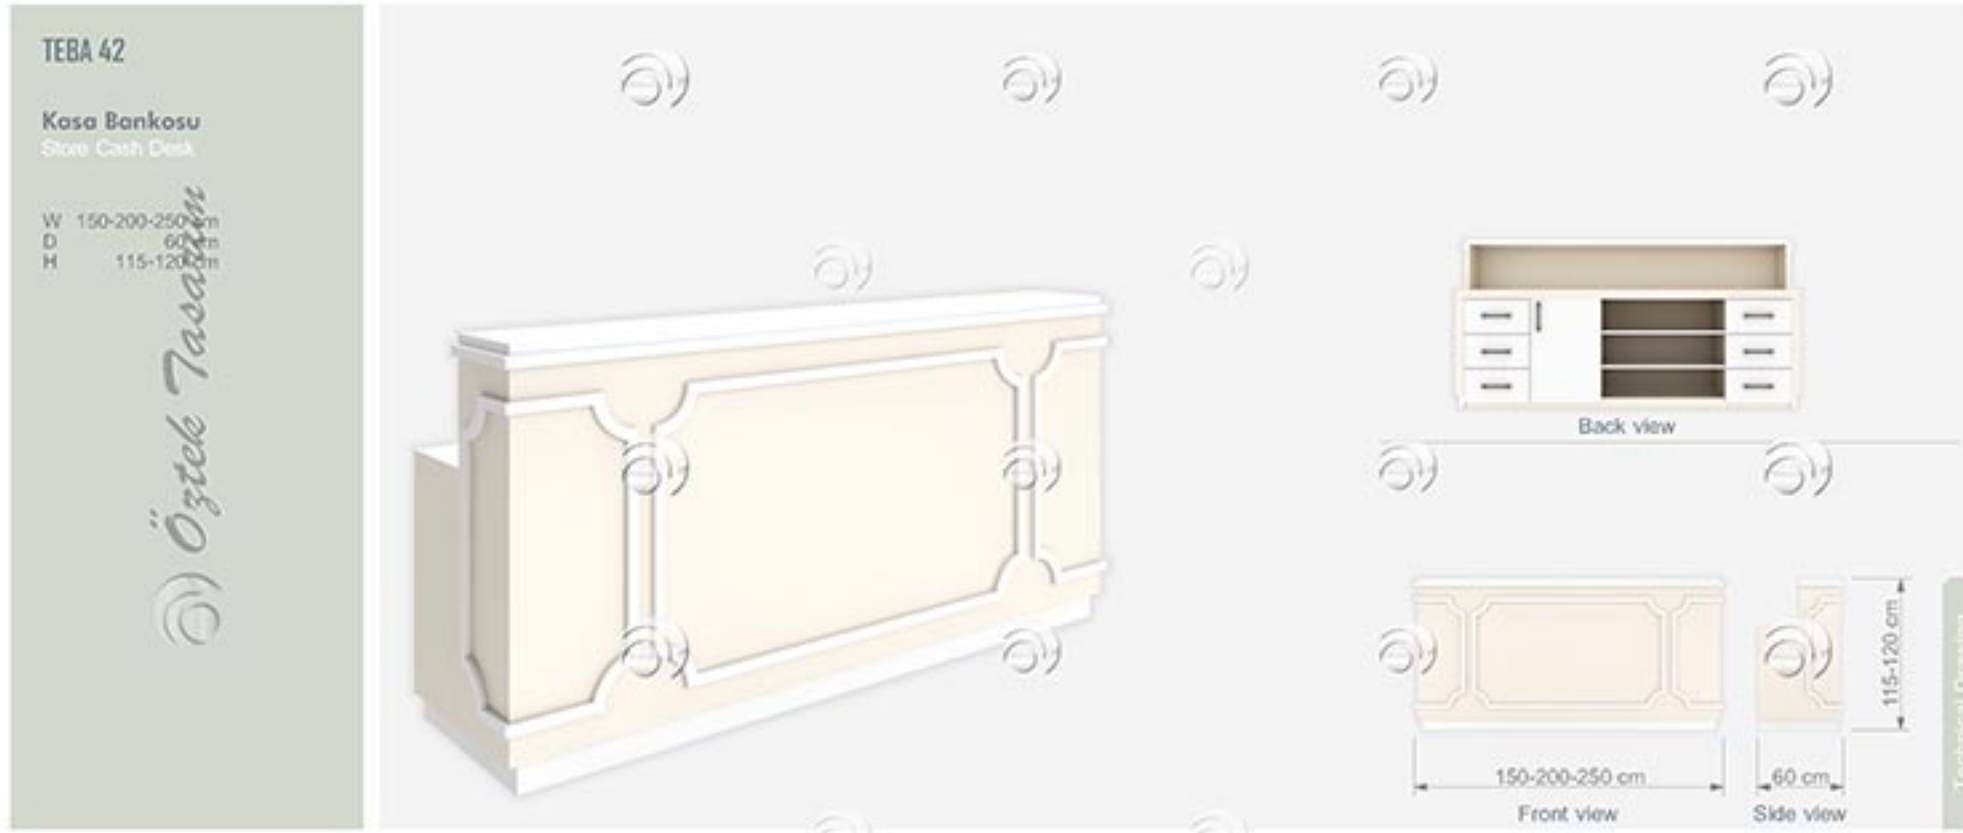

STORE CASH DESKS

KASA BANKOLARI / STORE CASH DESKS

www.oztektasarim.com