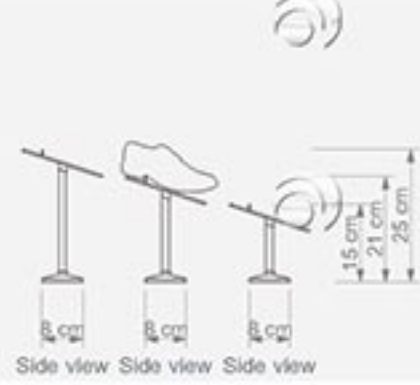

Technical Drawing

DZ 15

2' li Z Set
Shoe Display 2 PIECE Set,
Heel Hold

W 9, 10 cm
D 3,5 cm
H 12,15 cm