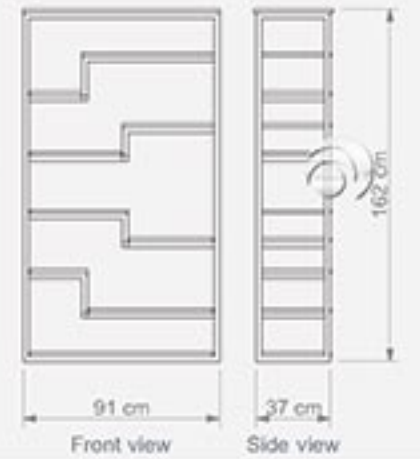

PERA K8

Kitaplık
Bookcase

W 91 cm
D 37 cm
H 162 cm

Öztek Tasarım