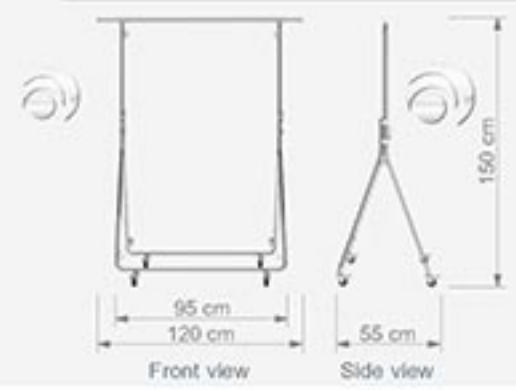

Öztek Tasarım

TD 59

Technical Drawing

ROTA S39

Tekli Katlanır Stand  
Single Bar Folding Rolling  
Garment RackW 120 cm  
D 55 cm  
H 150 cm

Öztek Tasarım

TD 50

Technical Drawing