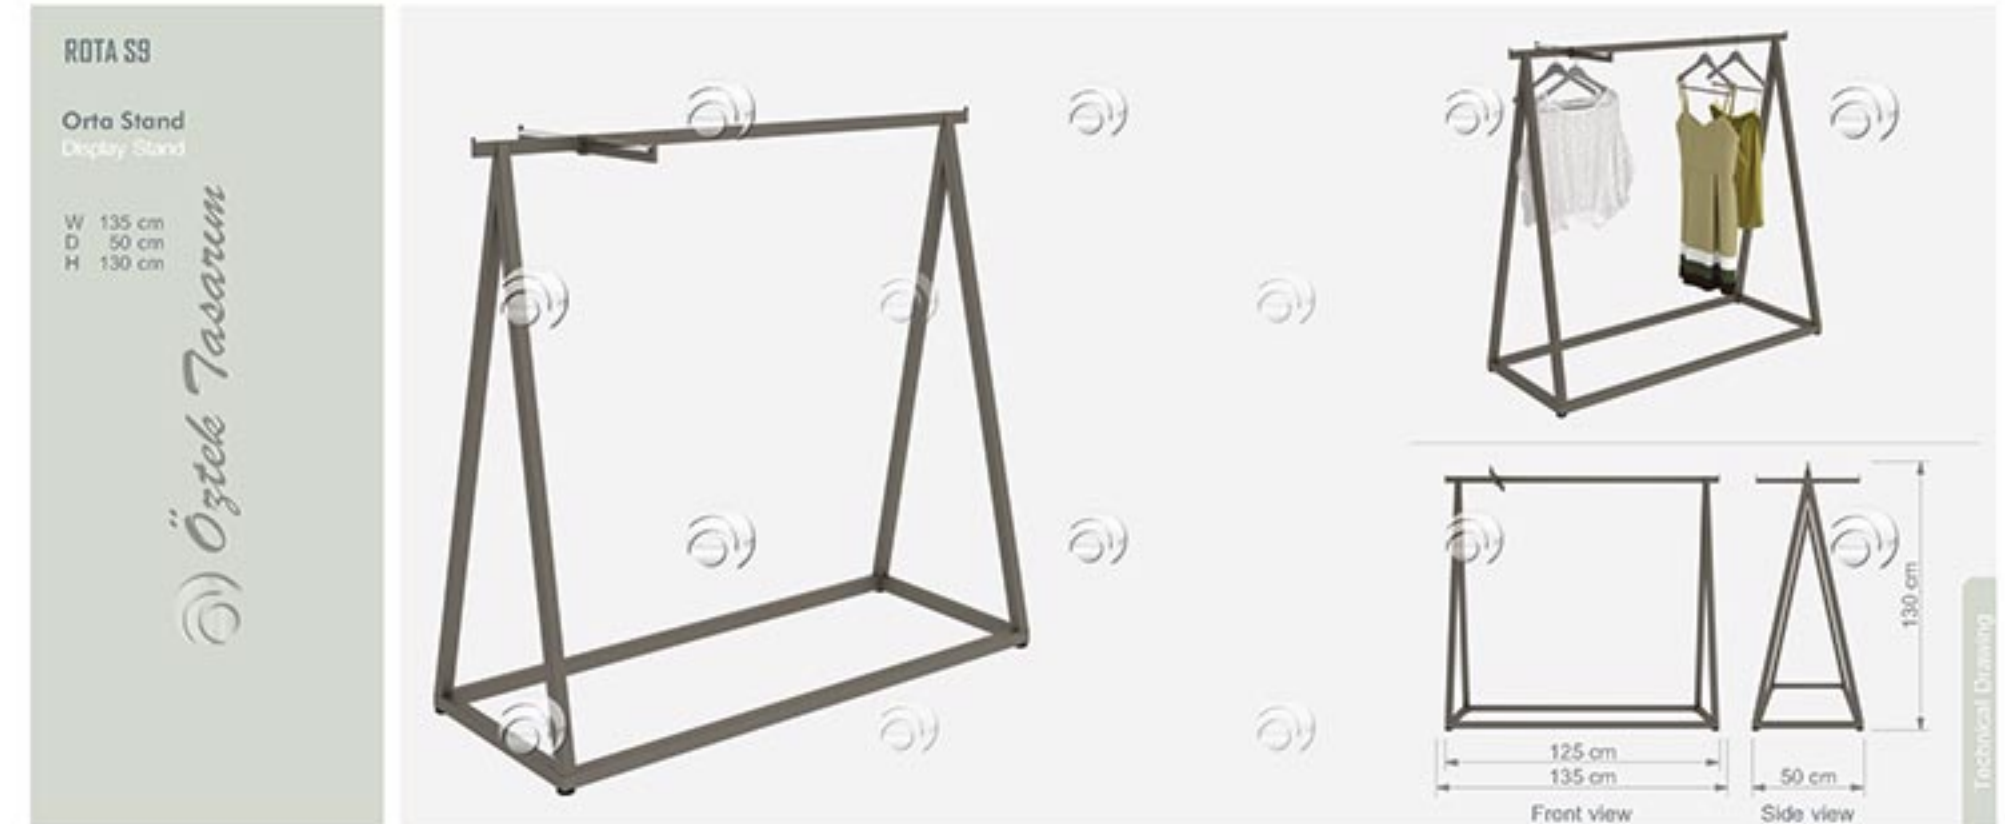

TD DISPLAY STANDS GROUPS

TD STAND GRUBU / TO DISPLAY STANDS GROUPS

Öztek Tasarım
SHOPFITTING SYSTEMS