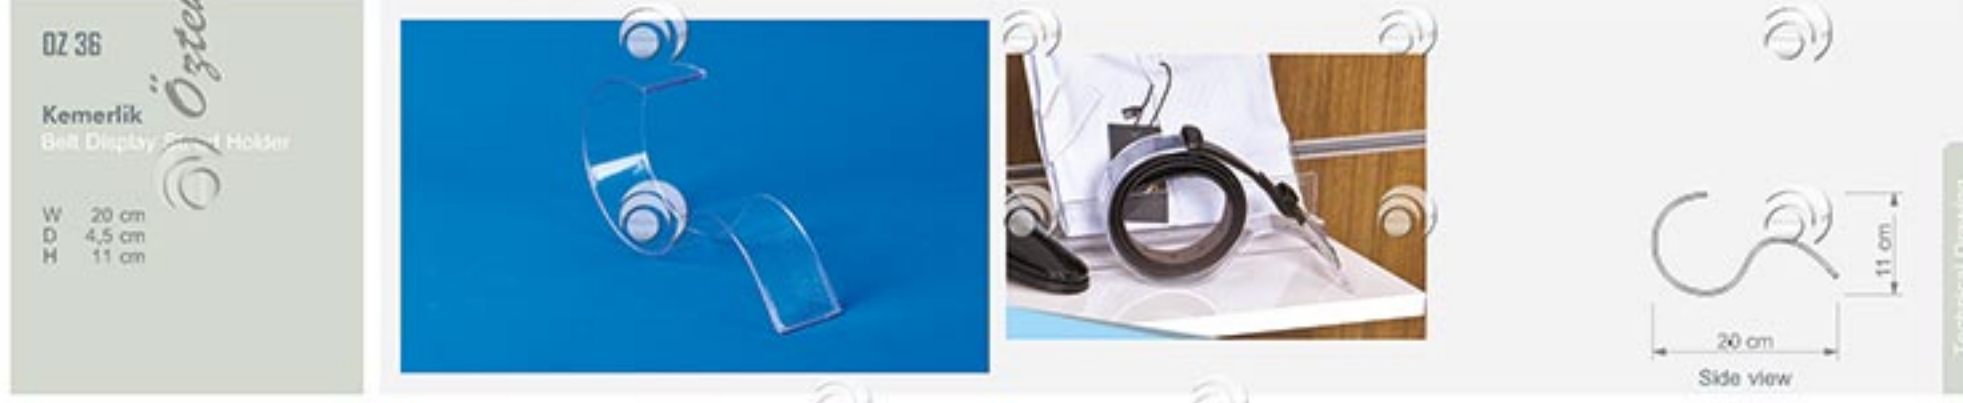

SLATWALL ACCESSORIES, SHOWCARD STANDS AND FRAMES

SATIŞ DESTEKLEME SİSTEMLERİ / SLATWALL ACCESSORIES, SHOWCARD STANDS AND FRAMES

www.oztektasarim.com