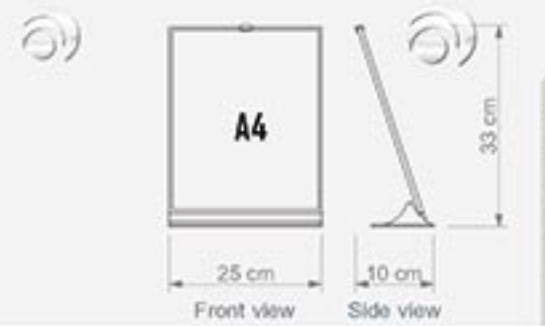

Technical Drawing

DZ 52

A5 Düz & Eğimli Tonitım
Slanted Display Stand Holder A5

W 18 cm
D 8 cm
H 23 cm