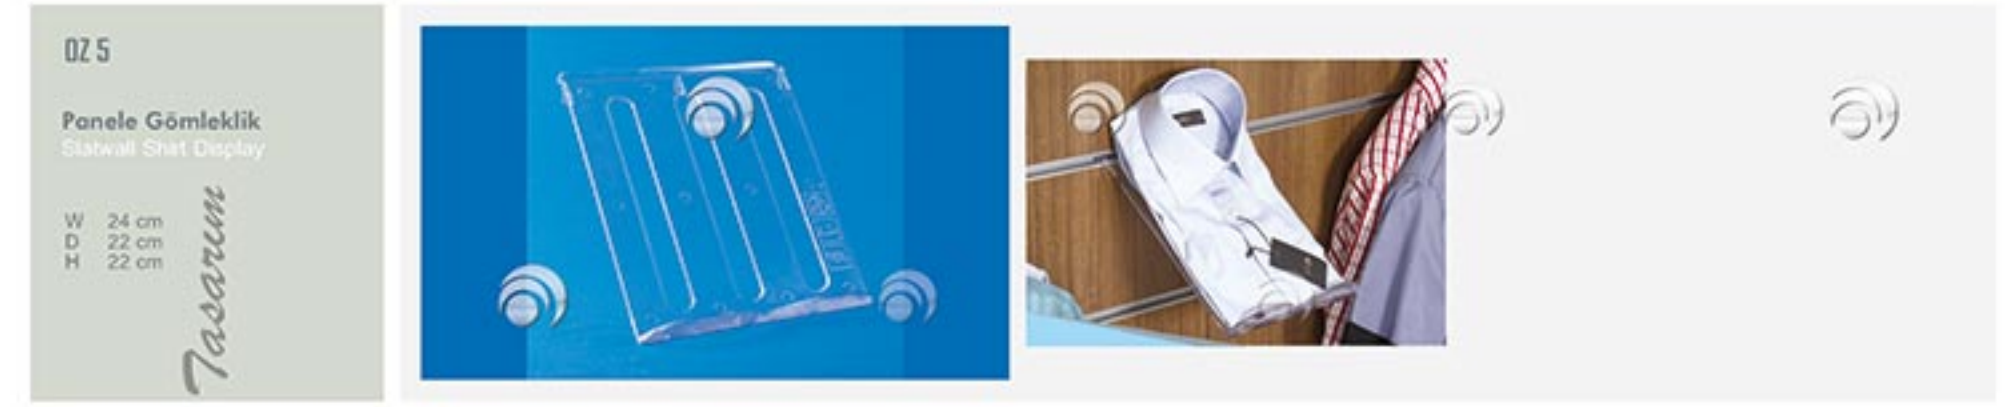

## SLATWALL ACCESSORIES, SHOWCARD STANDS AND FRAMES

SATIŞ DESTEKLEME SİSTEMLERİ / SLATWALL ACCESSORIES, SHOWCARD STANDS AND FRAMES

Öztek Tasarım  
SHOPFITTING SYSTEMS

DZ 45

A6 Ayaklı Broşürlük  
Masüstü  
A6 Freestanding Leaflet  
DispenserW 12 cm  
D 7 cm  
H 20 cm