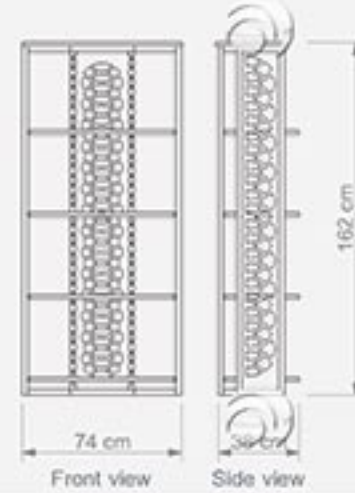

PERA K6

Kitaplık
Bookcase

W 74 cm
D 38 cm
H 162 cm

Öztek Tasarım