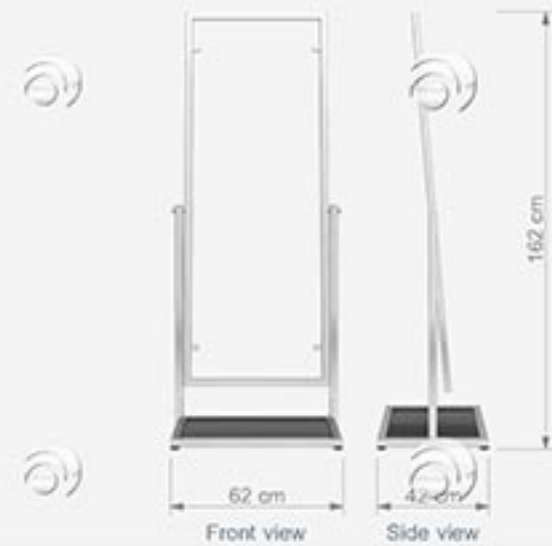

Öztek Tasarım

Technical Drawing

TD 47

Profil, Büyük Ayna  
Rectangular Mirror, BigW 62 cm  
D 42 cm  
H 162 cm

Öztek Tasarım

Technical Drawing