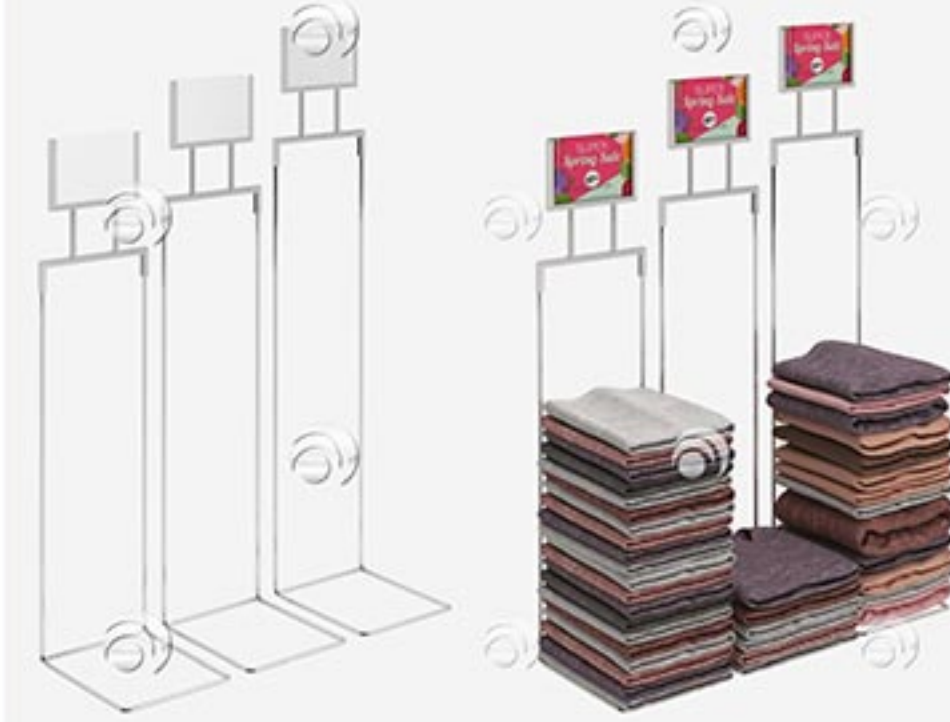

Technical Drawing

TD 75

Orta Kazaklık Teli
Sweater Wire Display Stand

W 26 cm
D 26 cm
H 80-90-100 cm

Öztek Tasarım