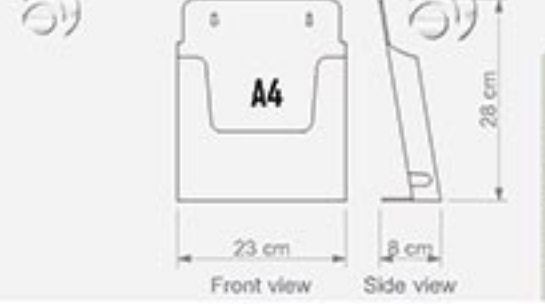

Technical Drawing

DZ 49

A4 Eğimli Tonitım
Slanted Display Stand Holder A4

W 25 cm
D 10 cm
H 33 cm