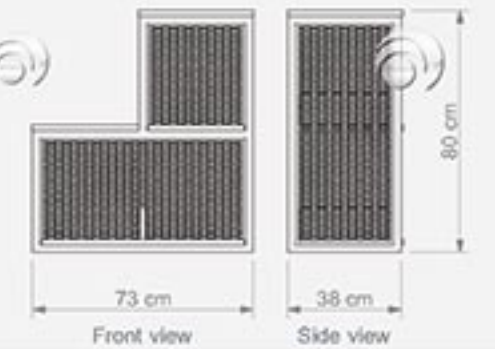

PERA K16

Kitaplık
Bookcase

W 73 cm
D 38 cm
H 80 cm

Öztek Tasarım