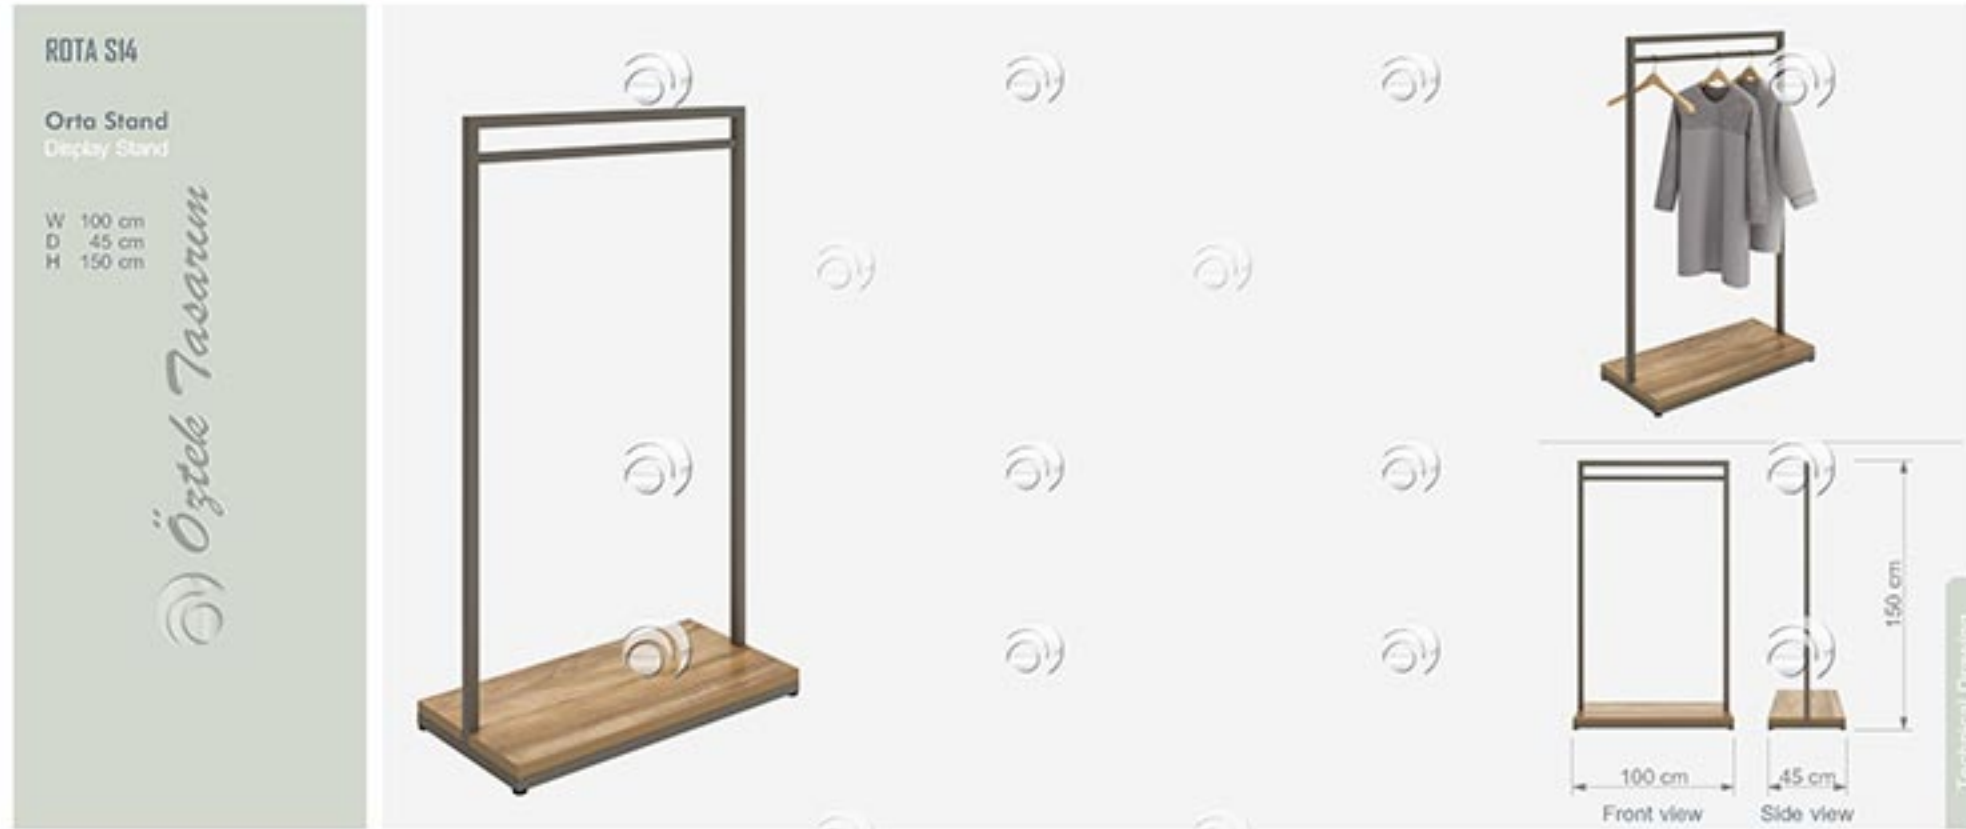

TD DISPLAY STANDS GROUPS

TD STAND GRUBU / TO DISPLAY STANDS GROUPS

www.oztektasarim.com