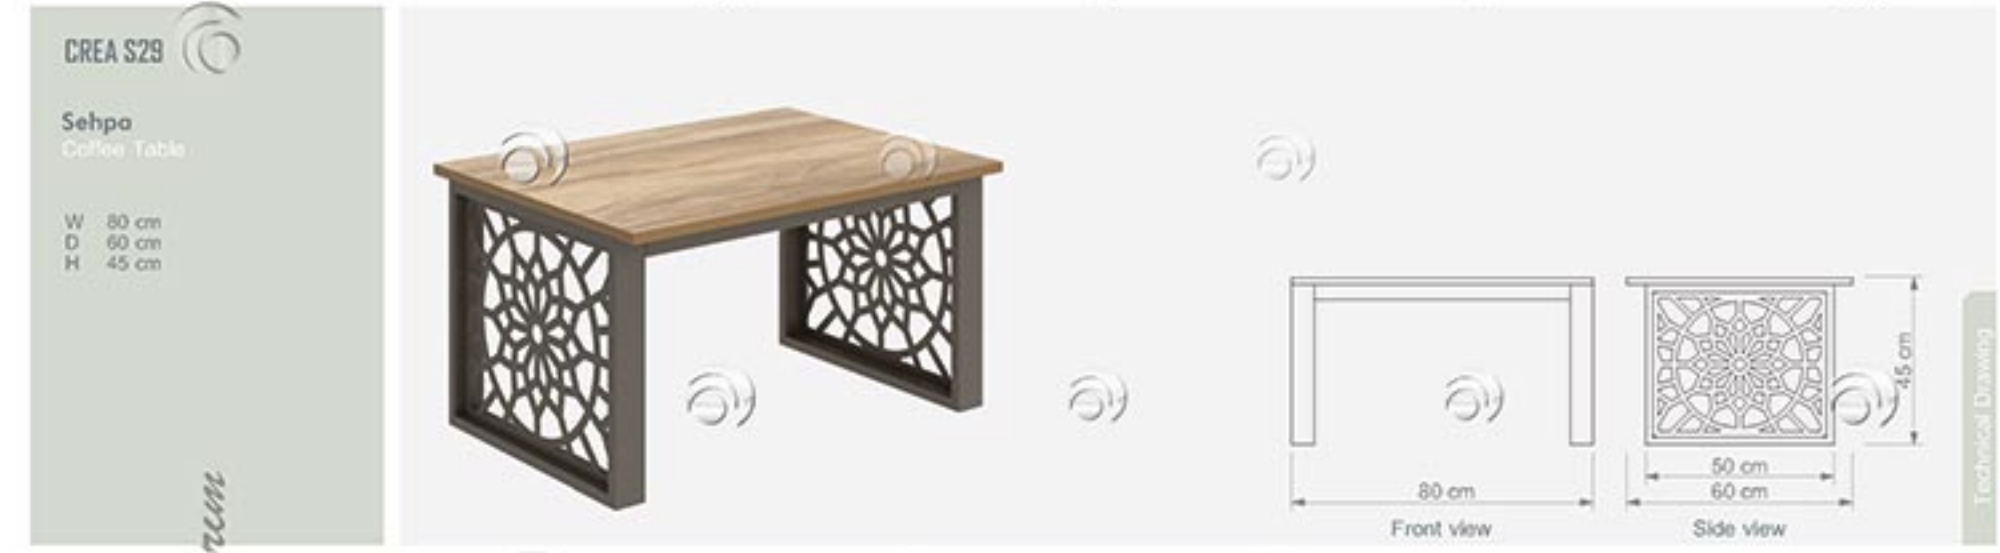

COFFEE TABLES & NESTING TABLES

SEHPALAR & ZİGON SEHPALAR / COFFEE TABLES & NESTING TABLES

Öztek Tasarım
SHOPFITTING SYSTEMS