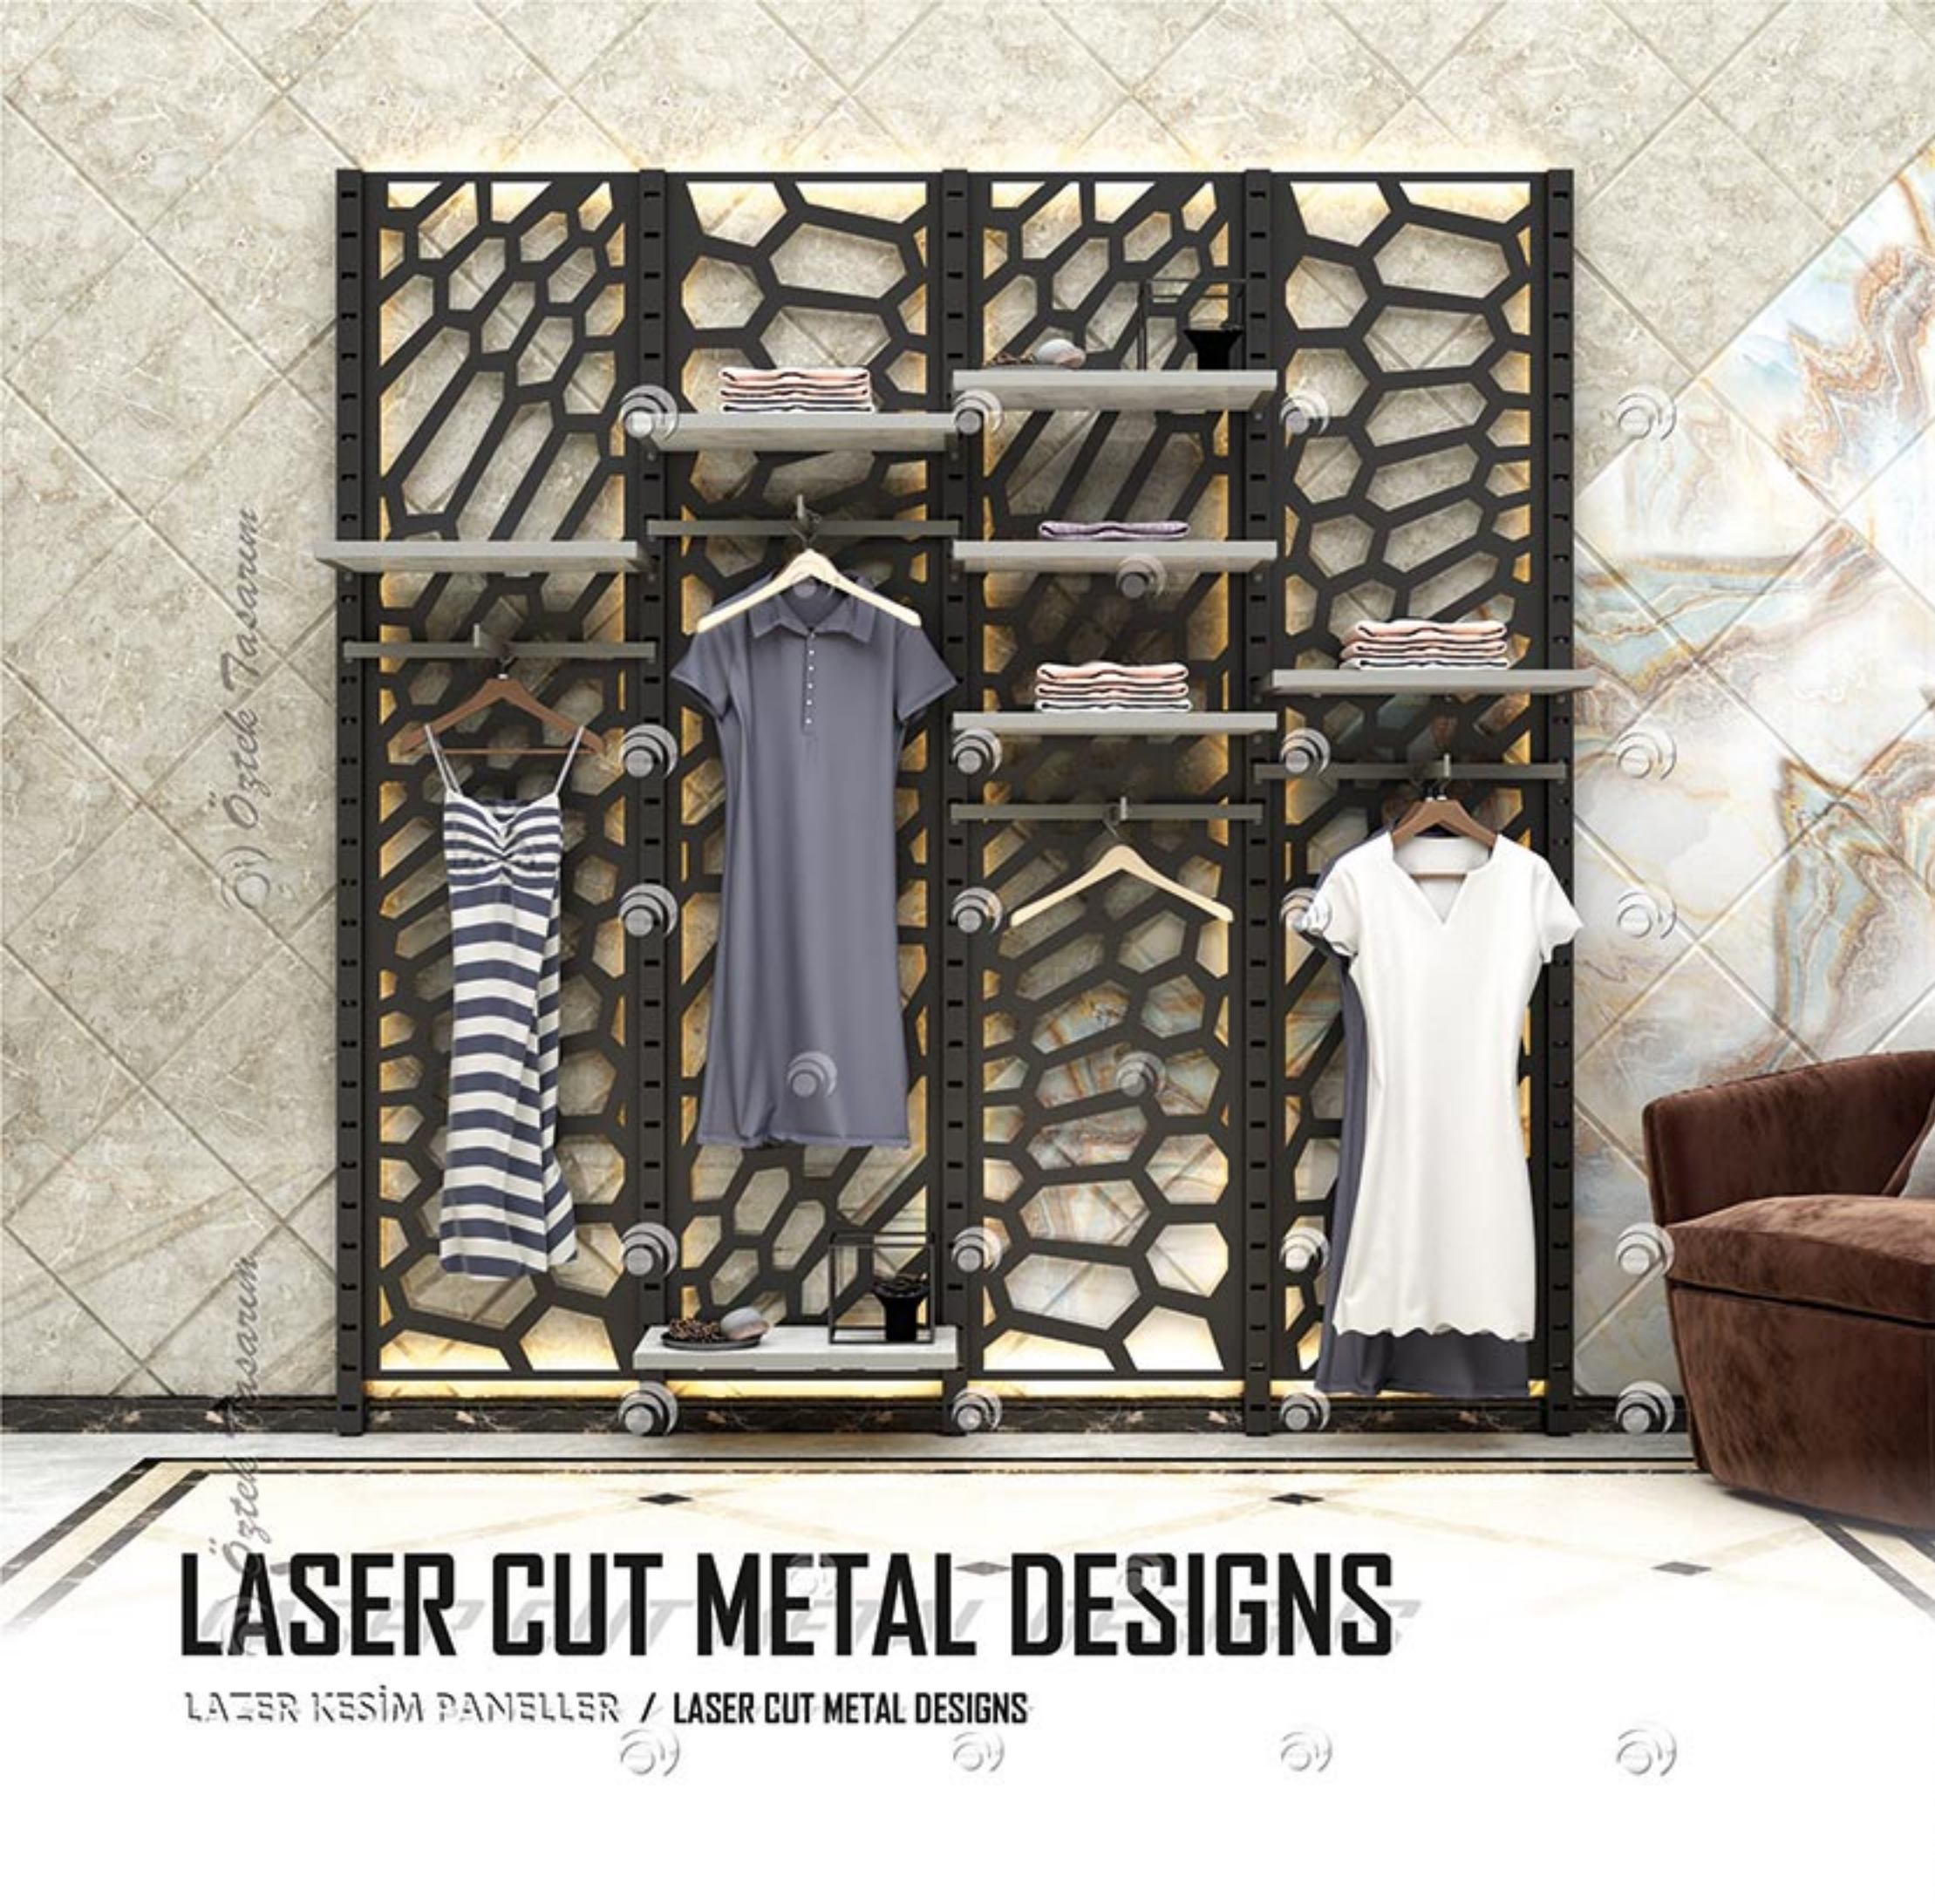

LASER CUT METAL DESIGNS

LAZER KESİM PANELLER / LASER CUT METAL DESIGNS

LZR 127

NEW

Lazer Kesim Panel
Laser Cut Metal Design

W 55 cm
H 240 cm

LZR 128

NEW

Lazer Kesim Panel
Laser Cut Metal Design

W 55 cm
H 240 cm

LZR 129

NEW

Lazer Kesim Panel
Laser Cut Metal Design

W 55 cm
H 240 cm

LZR 130

NEW

Lazer Kesim Panel
Laser Cut Metal Design

W 55 cm
H 240 cm

LASER CUT METAL DESIGNS

LAZER KESİM PANELLER / LASER CUT METAL DESIGNS

Öztek Tasarım

Öztek Tasarım