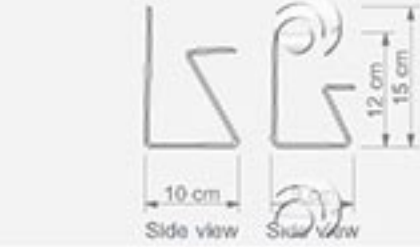

Technical Drawing

DZ 33

V Ayakkabılık
V Shoe Display, Heel Hold

W 9 cm
D 4 cm
H 5 cm