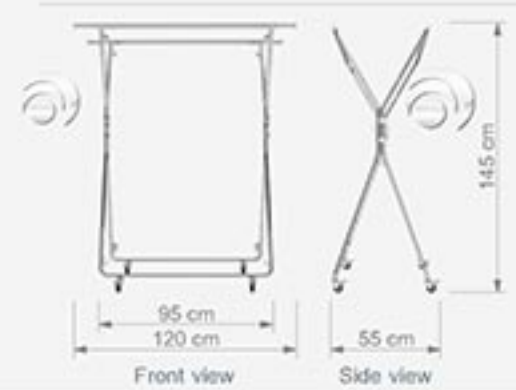

Technical Drawing