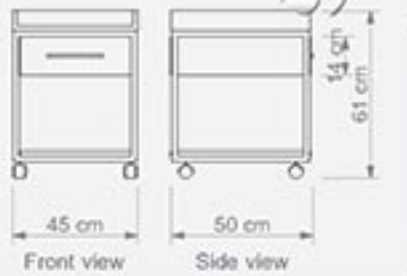

VENICE K5

Keson
Storage Unit

W 45 cm
D 50 cm
H 61 cm

Öztek Tasarım