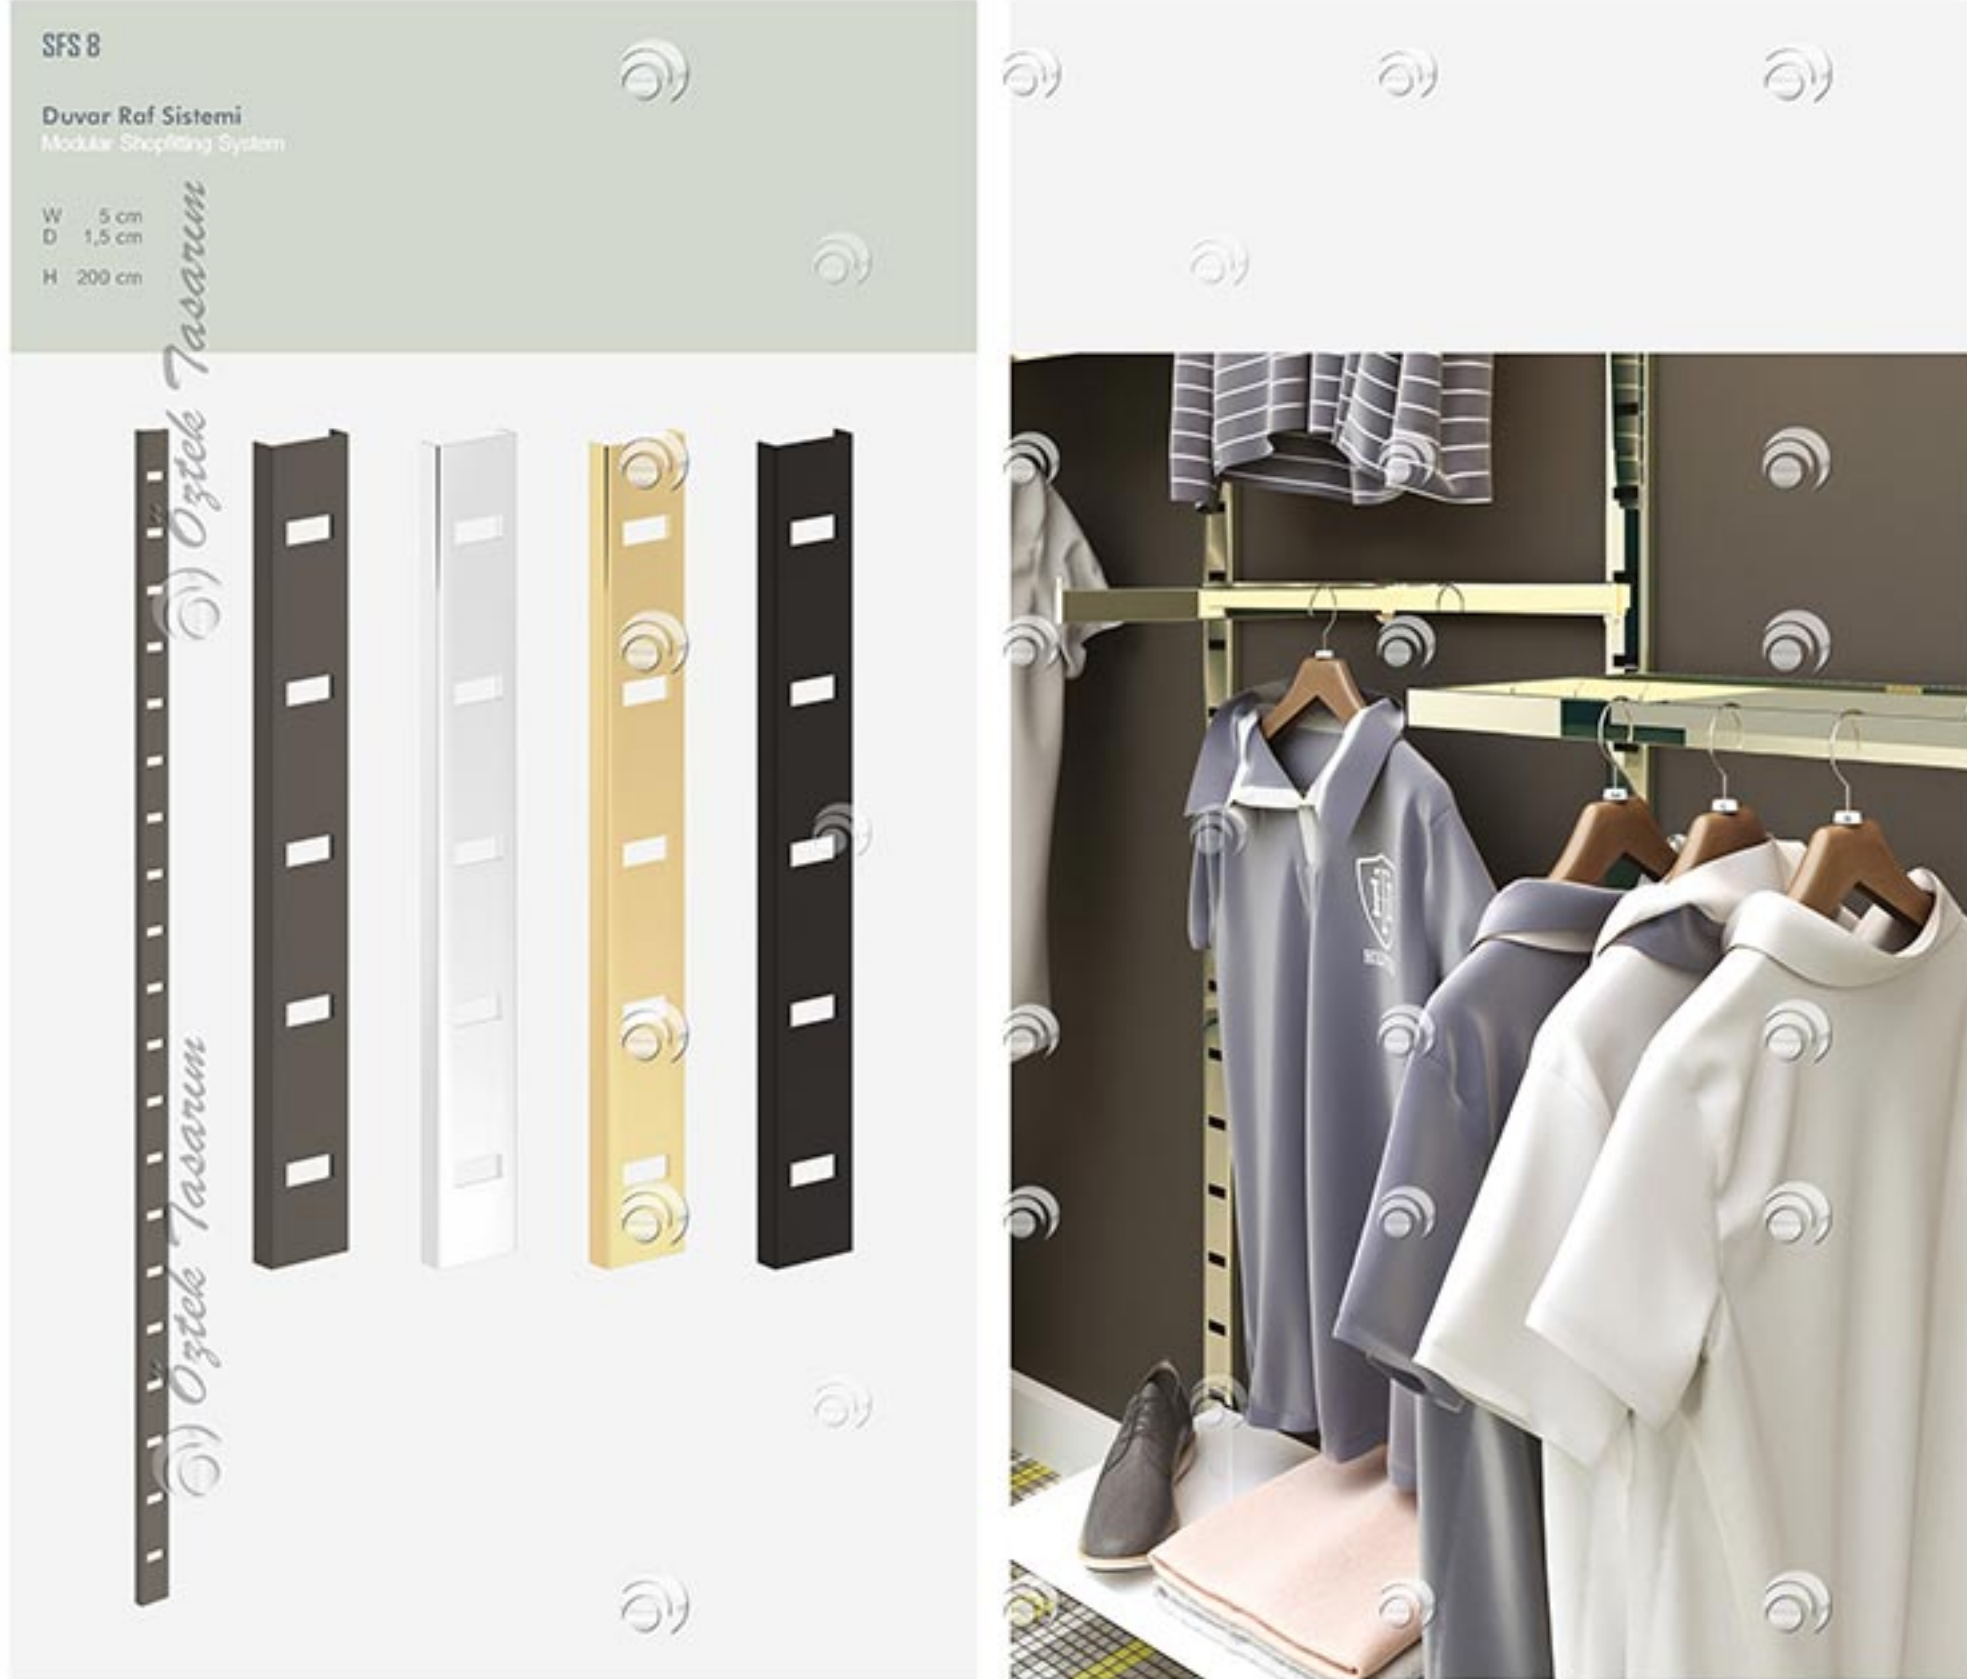

SHOP FITTINGS SYSTEMS

DUVAR SİSTEMLERİ / SHOP FITTINGS SYSTEMS

www.oztektasarim.com