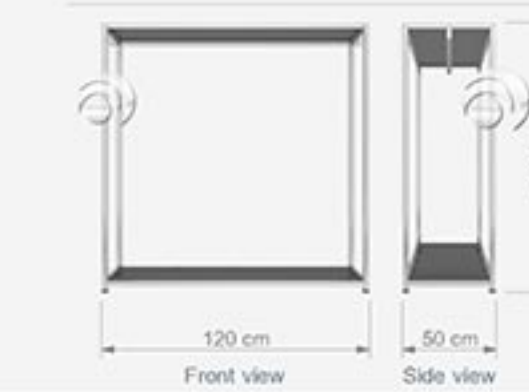

Öztek Tasarım

TD 94

Technical Drawing

ROTA S91

Demonte Orta Stand  
Demountable Display StandW 120 cm  
D 50 cm  
H 130 cm

Öztek Tasarım

TD 30

Technical Drawing