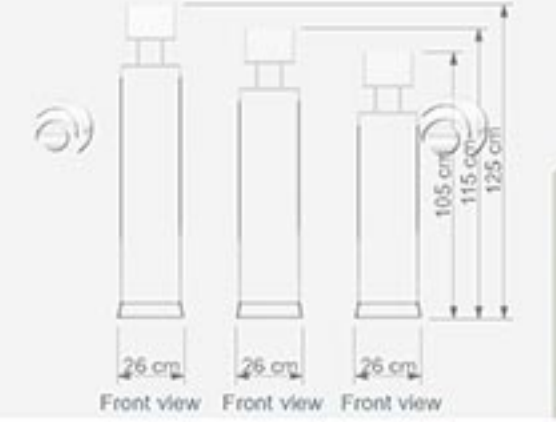

Technical Drawing

TD 75

Orta Kazaklık Teli
Sweater Wire Display Stand

W 26 cm
D 26 cm
H 80-90-100 cm

Öztek Tasarım