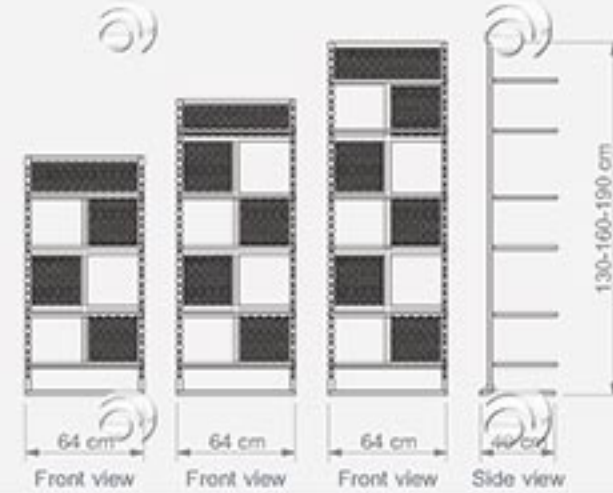

PERA K10

Kitaplık
Bookcase

W 64 cm
D 40 cm
H 130-160-190 cm

Öztek Tasarım