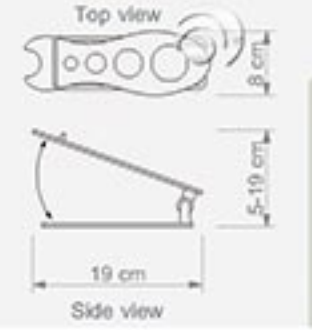

W 19 cm  
D 8 cm  
H 5-19 cm

Öztek Tasarım

Technical Drawing

DZ 7

**E Ayakkabılık**  
2 Pines Acrylic Shoe Set

W 11 cm  
D 10 cm  
H 31 cm

Öztek Tasarım

Technical Drawing