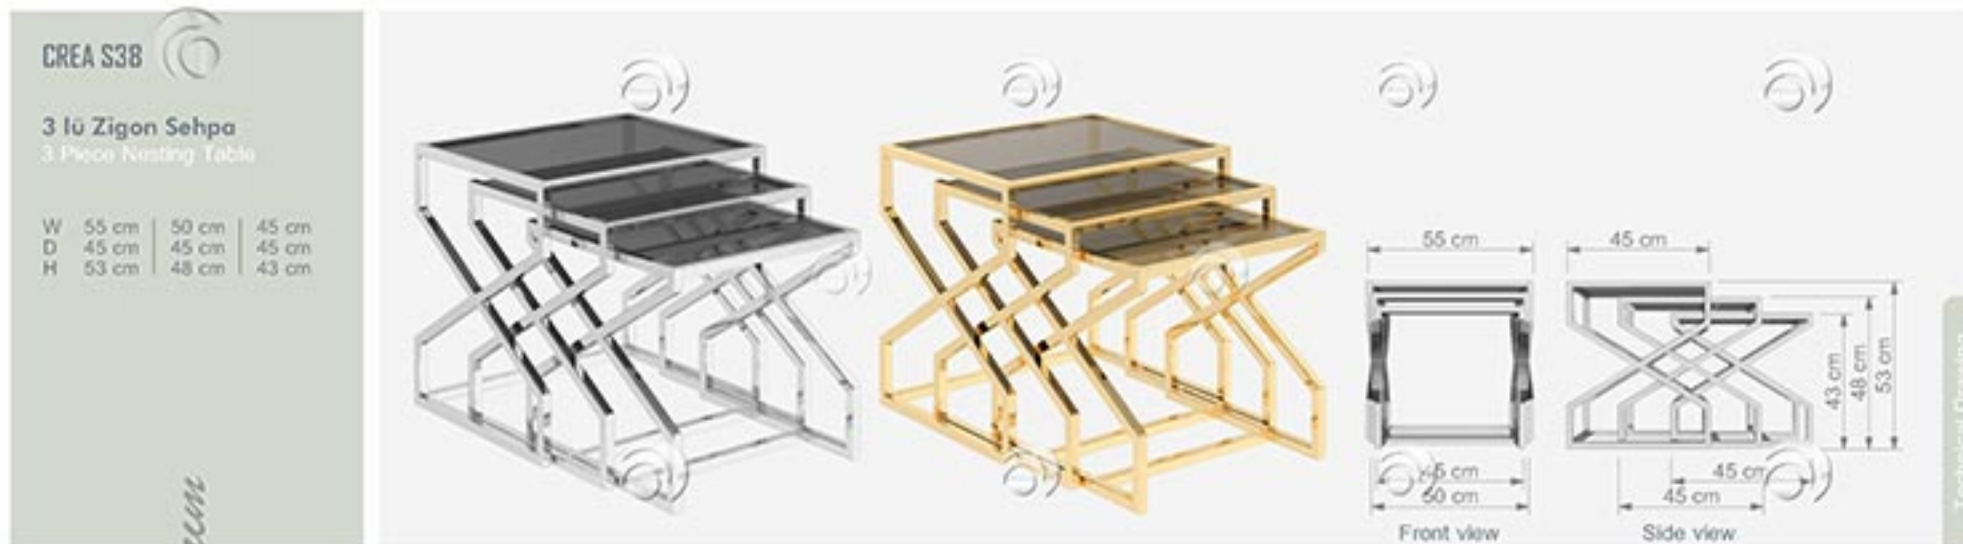

COFFEE TABLES & NESTING TABLES

SEHPALAR & ZİGON SEHPALAR / COFFEE TABLES & NESTING TABLES

www.oztektasarim.com