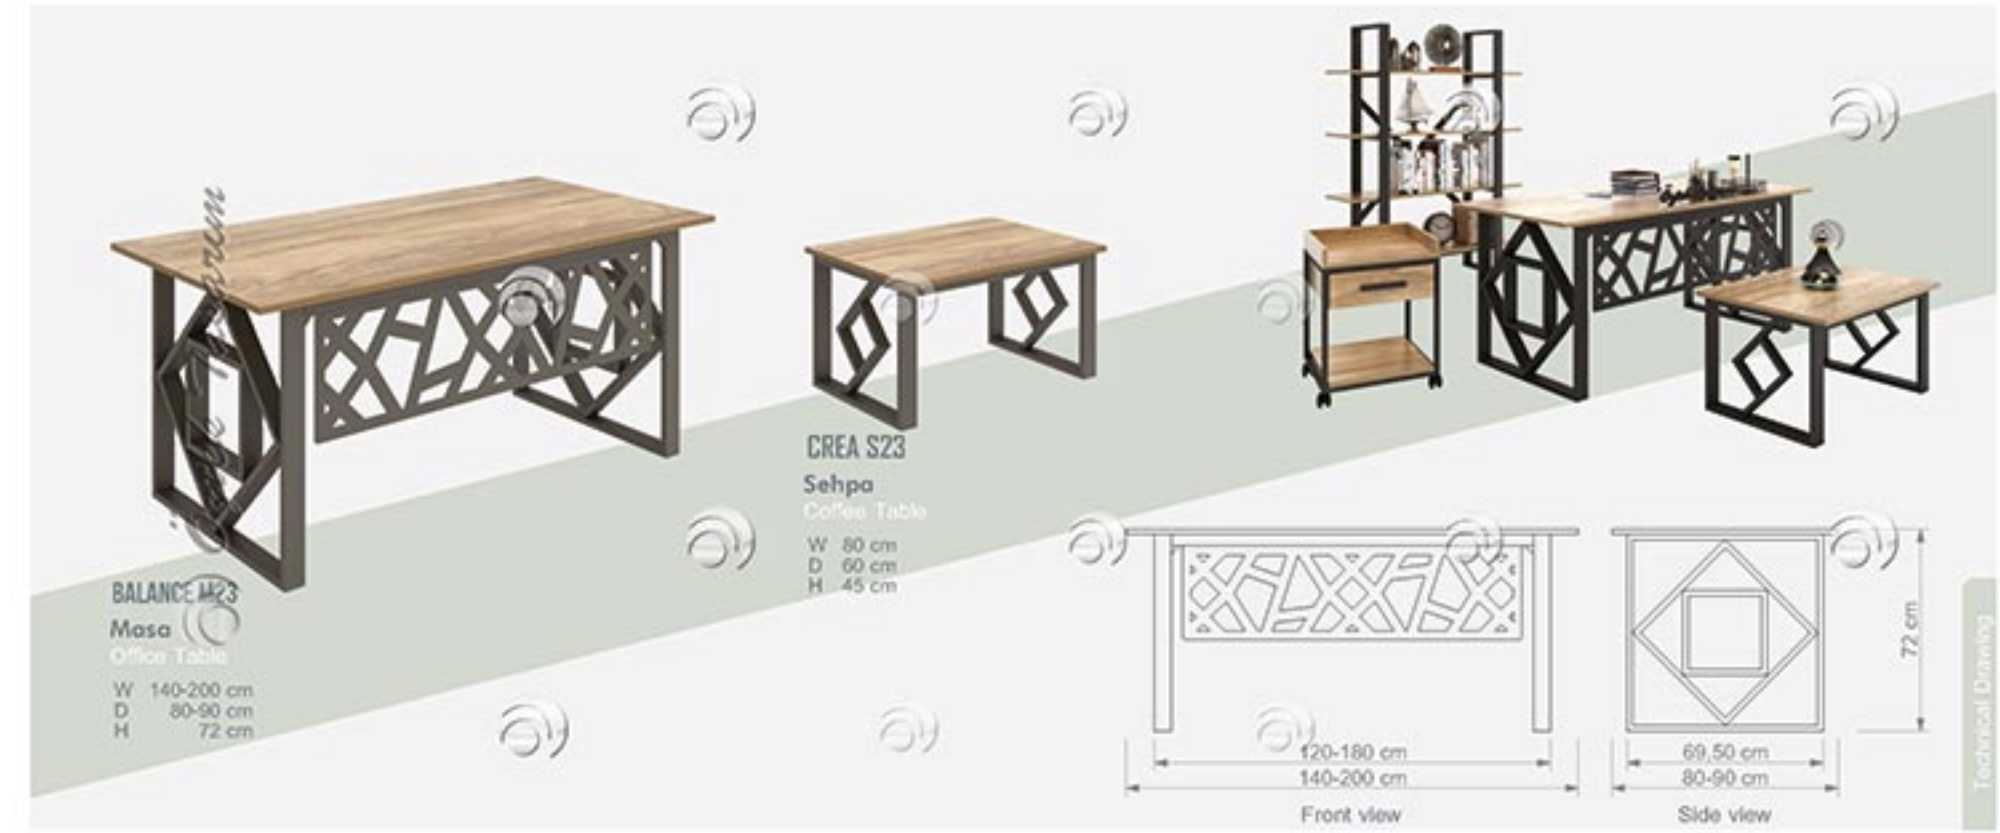

EXECUTIVE OFFICES

OFIS TAKIMLARI / EXECUTIVE OFFICES

Öztek Tasarım
SHOPFITTING SYSTEMS