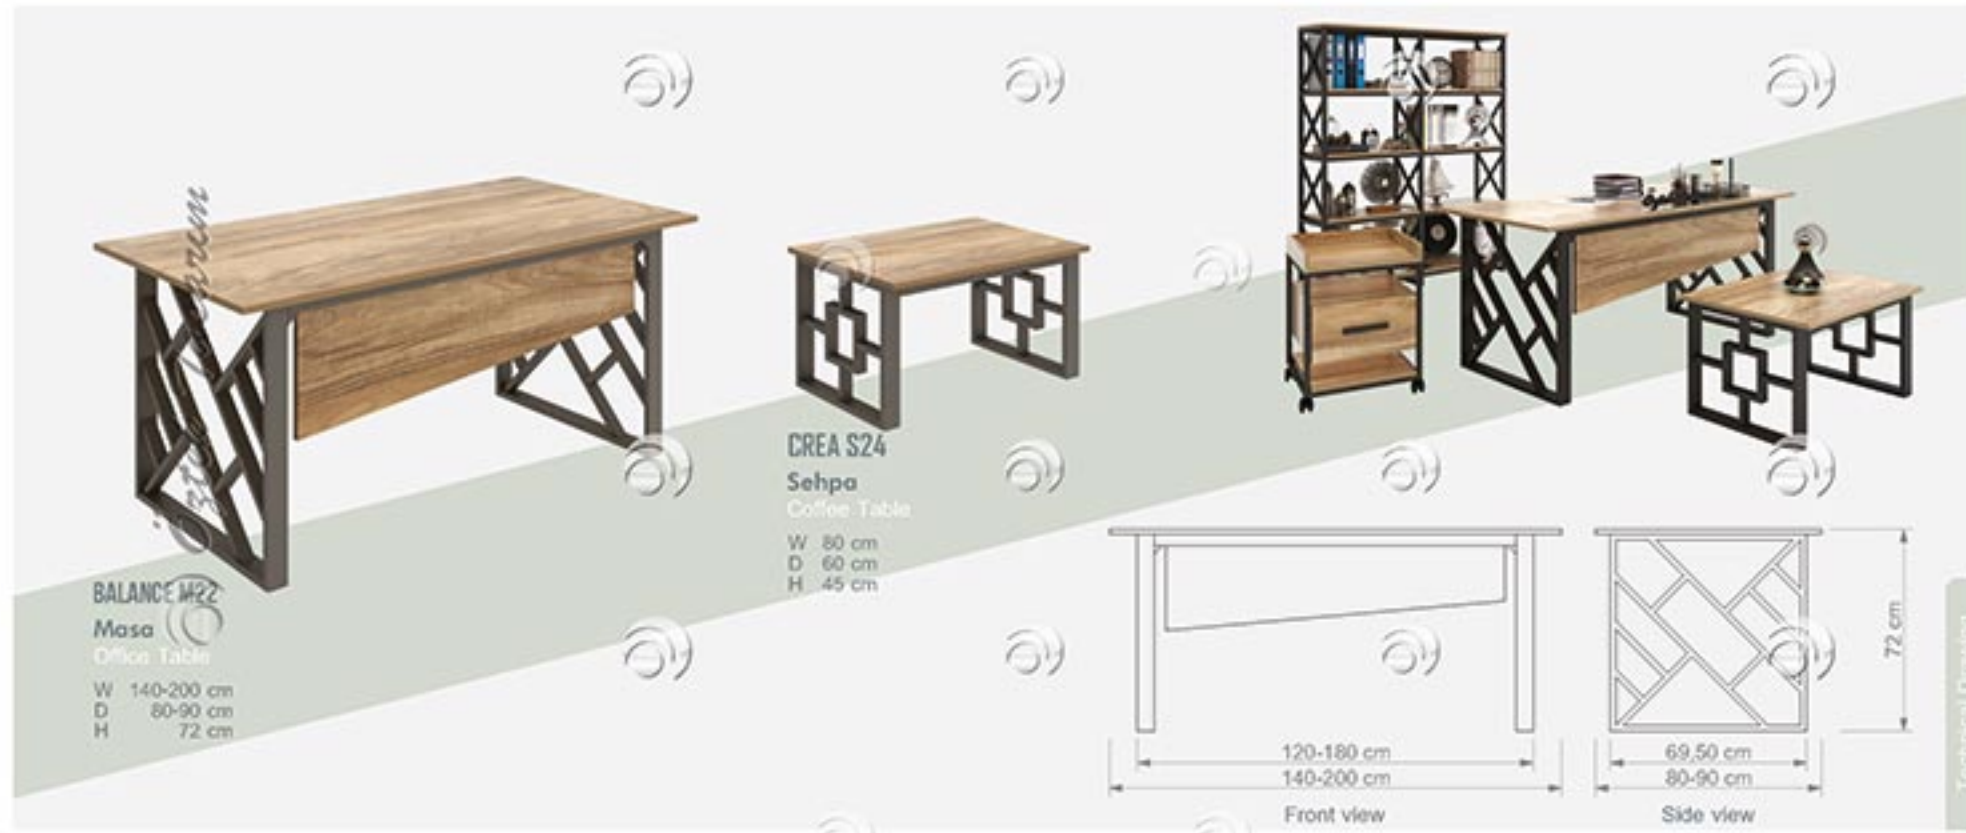

EXECUTIVE OFFICES

OFIS TAKIMLARI / EXECUTIVE OFFICES

www.oztektasarim.com