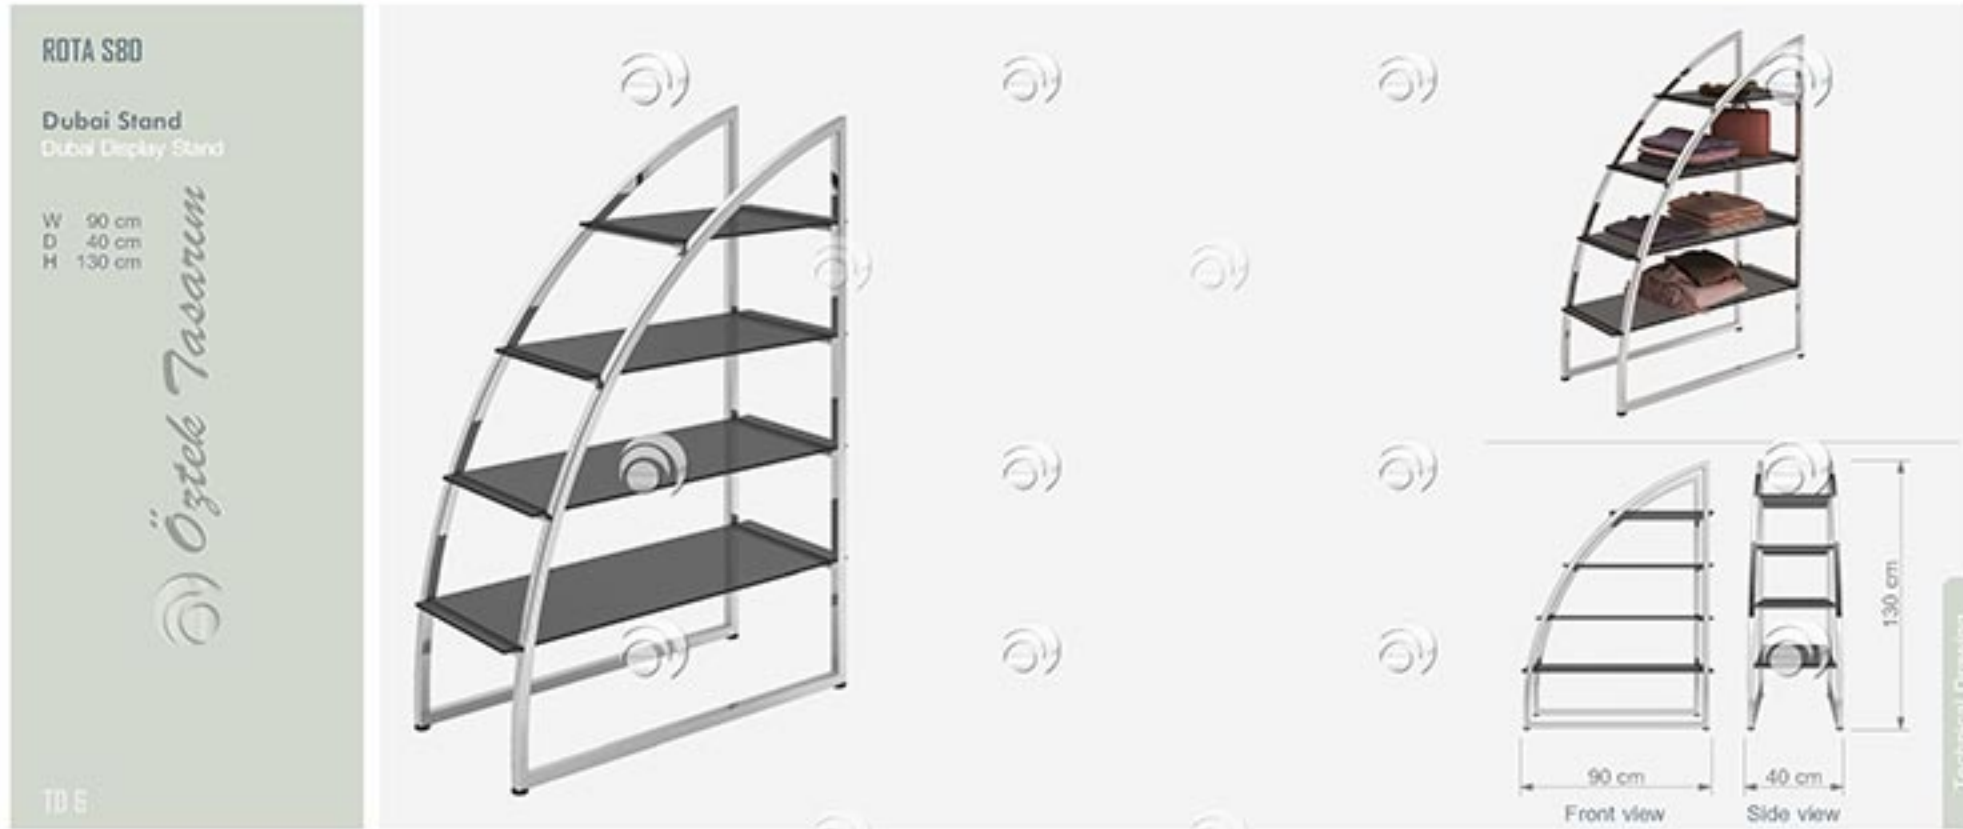

TD DISPLAY STANDS GROUPS

TD STAND GRUBU / TD DISPLAY STANDS GROUPS

www.oztektasarim.com