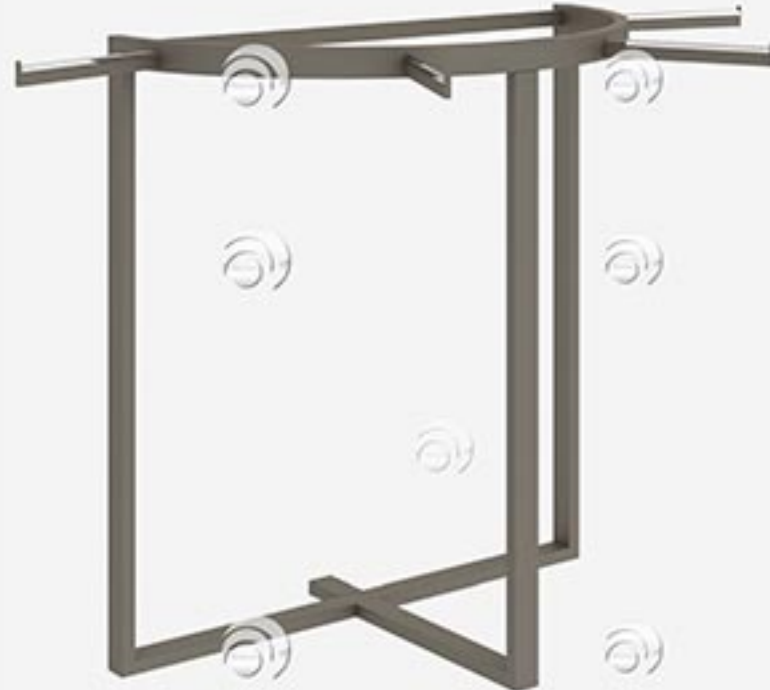

ROTA S78

Bastonlu C Stand 2  
C Display Stand with Front ArmW 160 cm  
D 80 cm  
H 110 cm

Öztek Tasarım

Front view Side view

Technical Drawing

TD 142