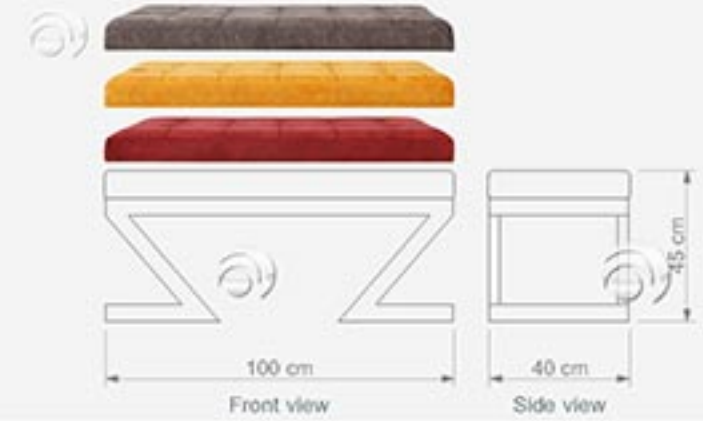

WING 4

Oturma Bankı
Bench

W 100 cm
D 40 cm
H 45 cm