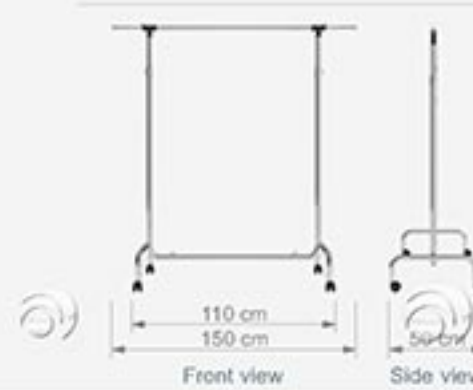

Technical Drawing

ROTA S40

Çiftli Katlanır Stand
Double Bar Folding Rolling
Garment Rack

W 120 cm
D 55 cm
H 145 cm

Öztek Tasarım

TD 51