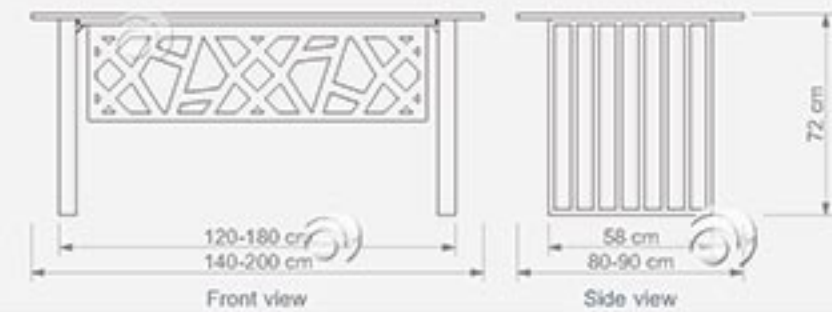

Öztek Tasarım