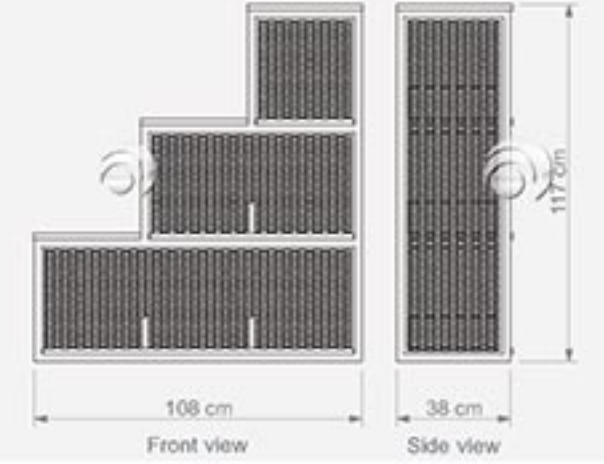

PERA K15

Kitaplık
Bookcase

W 108 cm
D 38 cm
H 117 cm

Öztek Tasarım