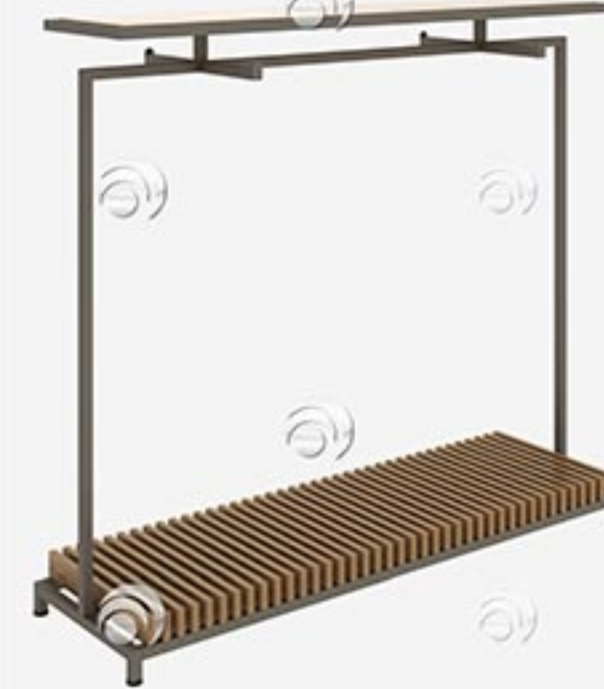

Technical Drawing