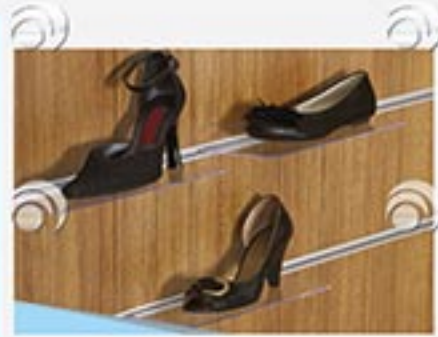

Technical Drawing

DZ 3

Klasik Kesk Küçükboy  
Slatwall Shoe Shelf, SmallW 20 cm  
D 10 cm

Technical Drawing

DZ 1

Klasik Ayakkabılık  
Slatwall Shoe Shelf  
with Custom Sign SlotW 25 cm  
D 12 cm

Technical Drawing