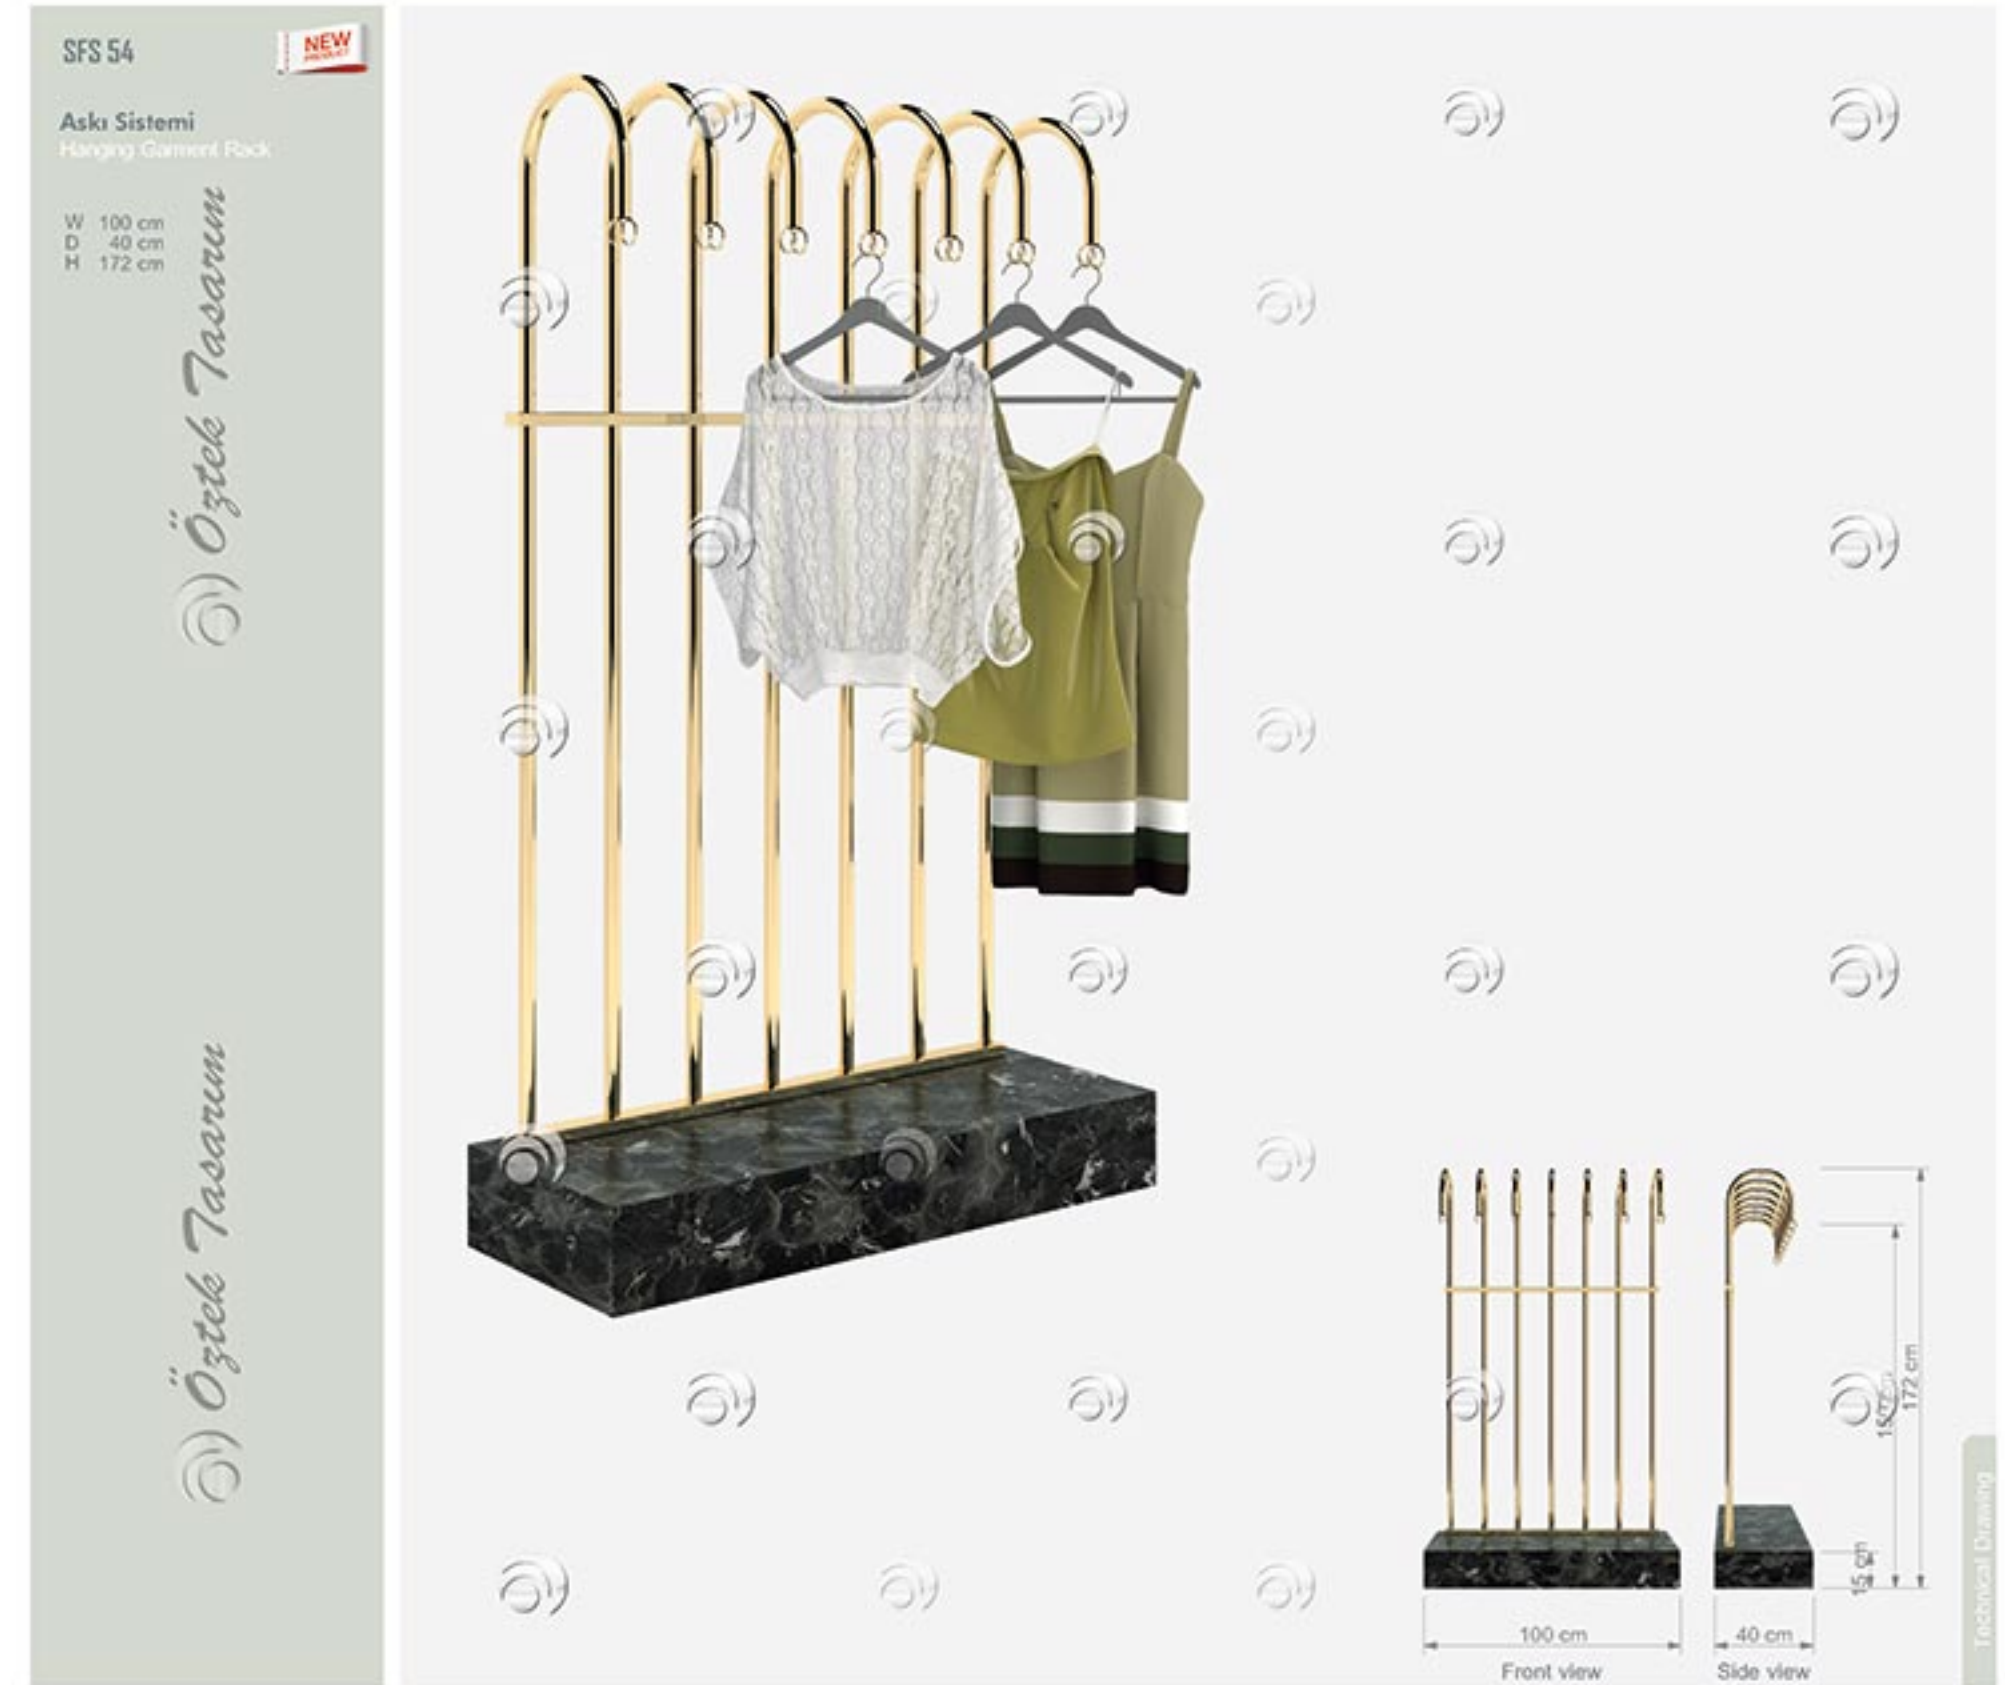

## SHOP FITTINGS SYSTEMS

DUVAR SİSTEMLERİ / SHOP FITTINGS SYSTEMS

**Öztek Tasarım**  
SHOPFITTING SYSTEMS

SFS 55

NEW

Aski Sistemi  
Hanging Garment RackW 140 cm  
D 45 cm  
H 170 cm

Öztek Tasarım

Öztek Tasarım