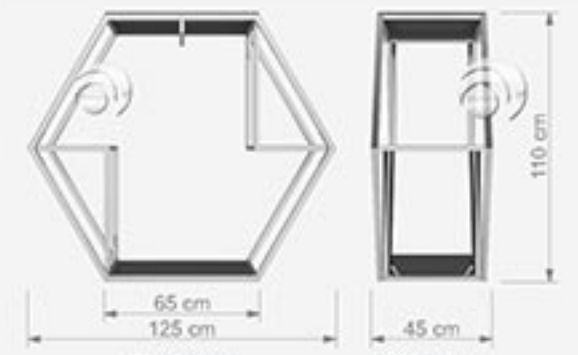

## TD DISPLAY STANDS GROUPS

TD STAND GRUBU / TO DISPLAY STANDS GROUPS

**Öztek Tasarım**  
SHOPFITTING SYSTEMS

ROTA S79

Orta Stand  
Display StandW 125 cm  
D 45 cm  
H 110 cm

Öztek Tasarım

Front view Side view