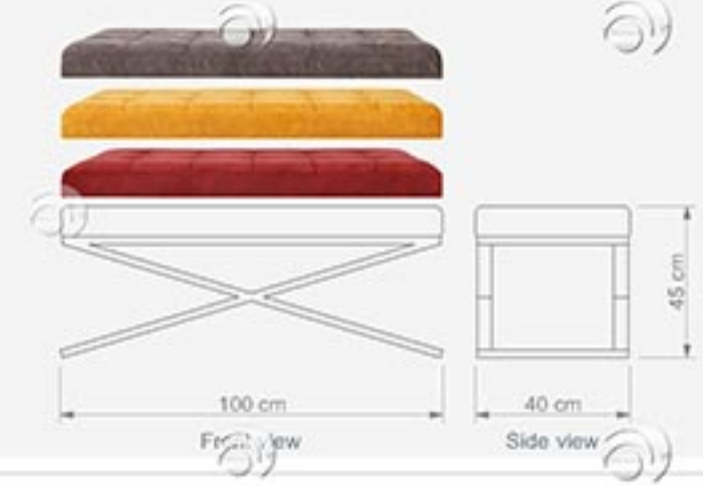

WING 3

Oturma Bankı
Bench

W 100 cm
D 40 cm
H 45 cm