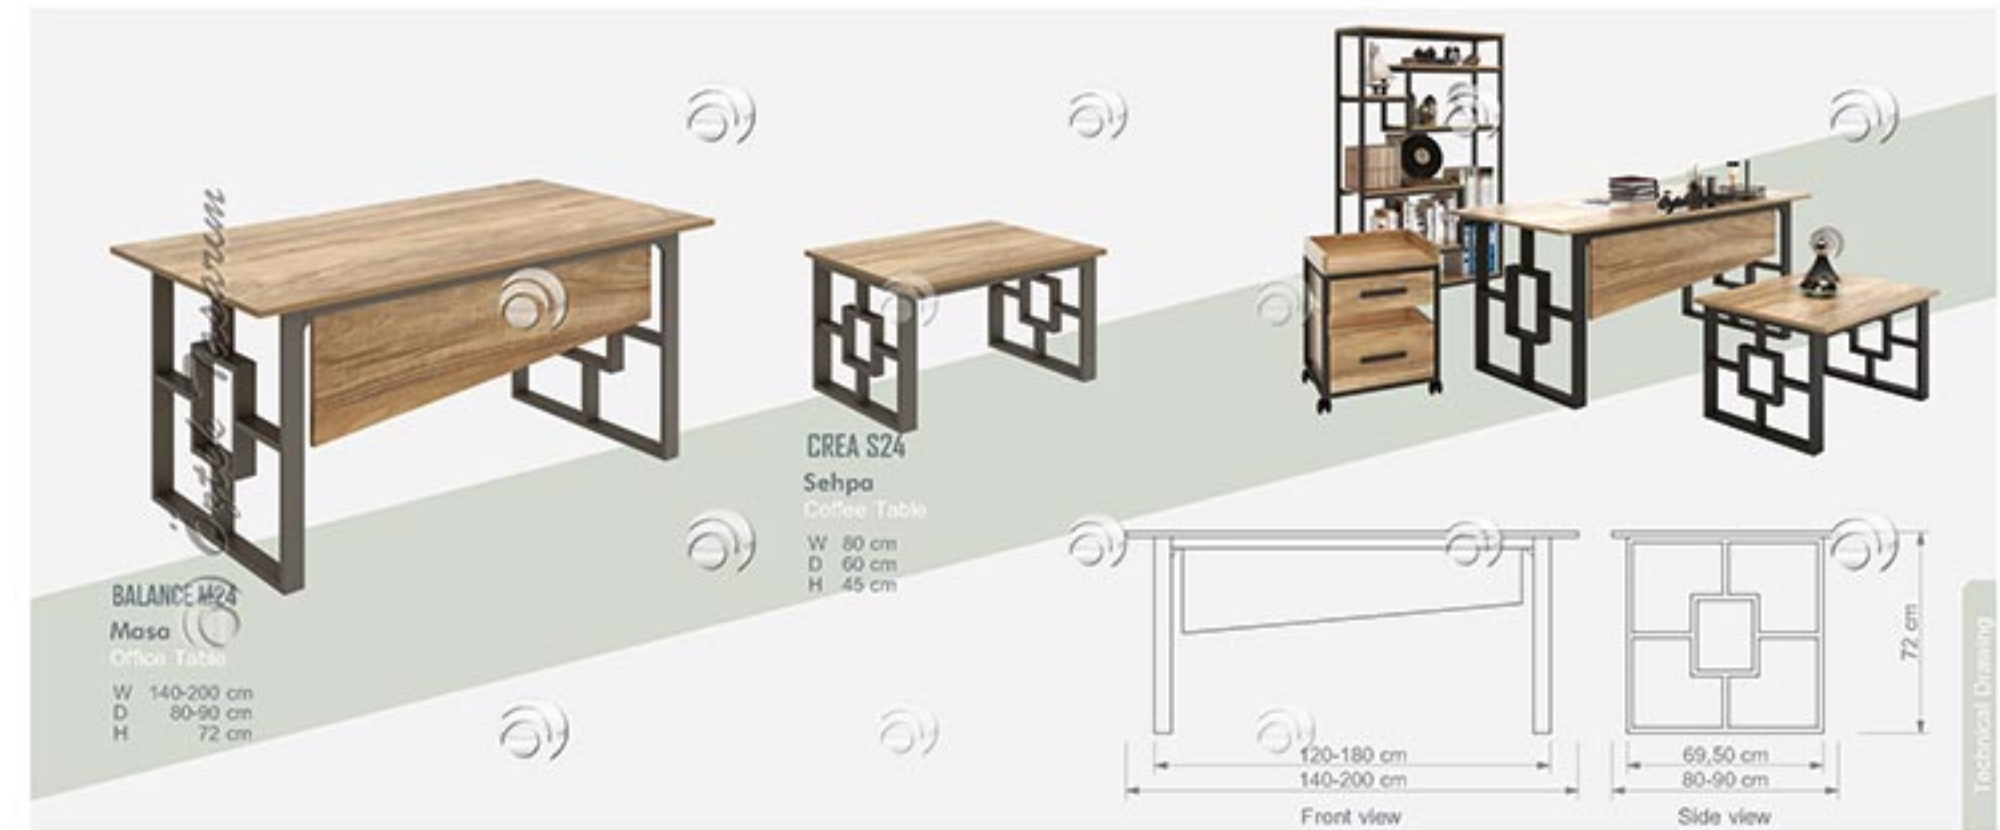

## EXECUTIVE OFFICES

OFIS TAKIMLARI / EXECUTIVE OFFICES

Öztek Tasarım  
SHOPFITTING SYSTEMS

**OFFICE STORAGES**

OFIS KESONLARI / OFFICE STORAGES

Öztek Tasarım

**VENICE K3**
**Keson**  
 Storage Unit

 W 45 cm  
 D 50 cm  
 H 61 cm