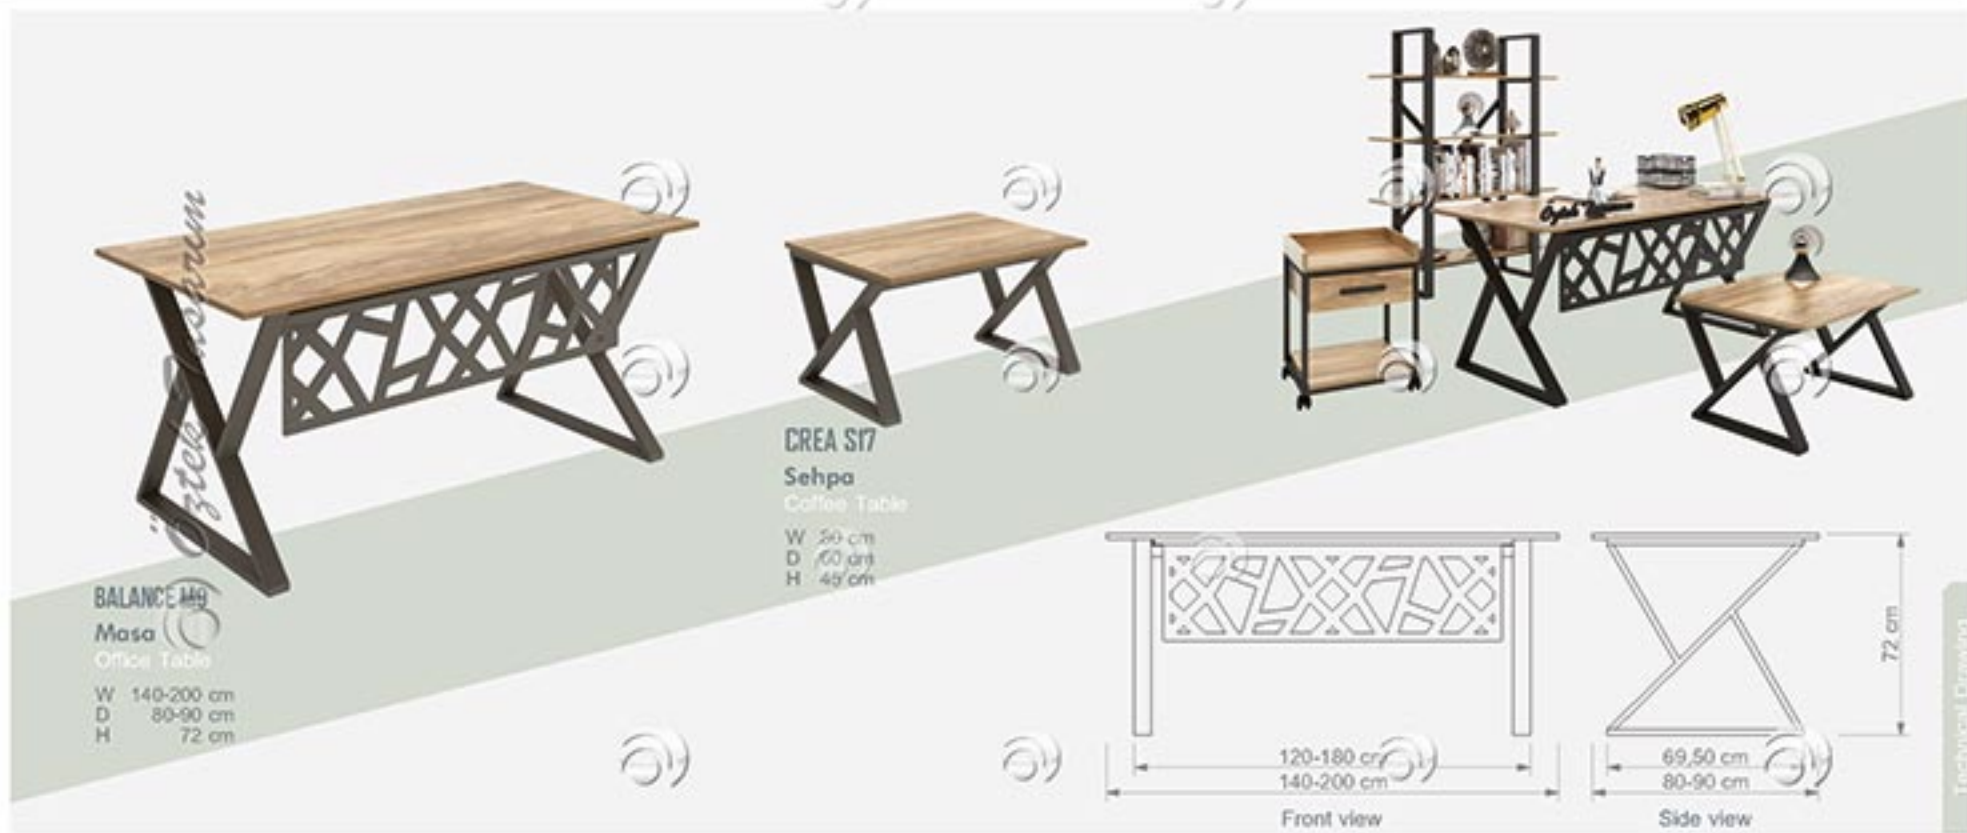

EXECUTIVE OFFICES

OFIS TAKIMLARI / EXECUTIVE OFFICES

www.oztektasarim.com