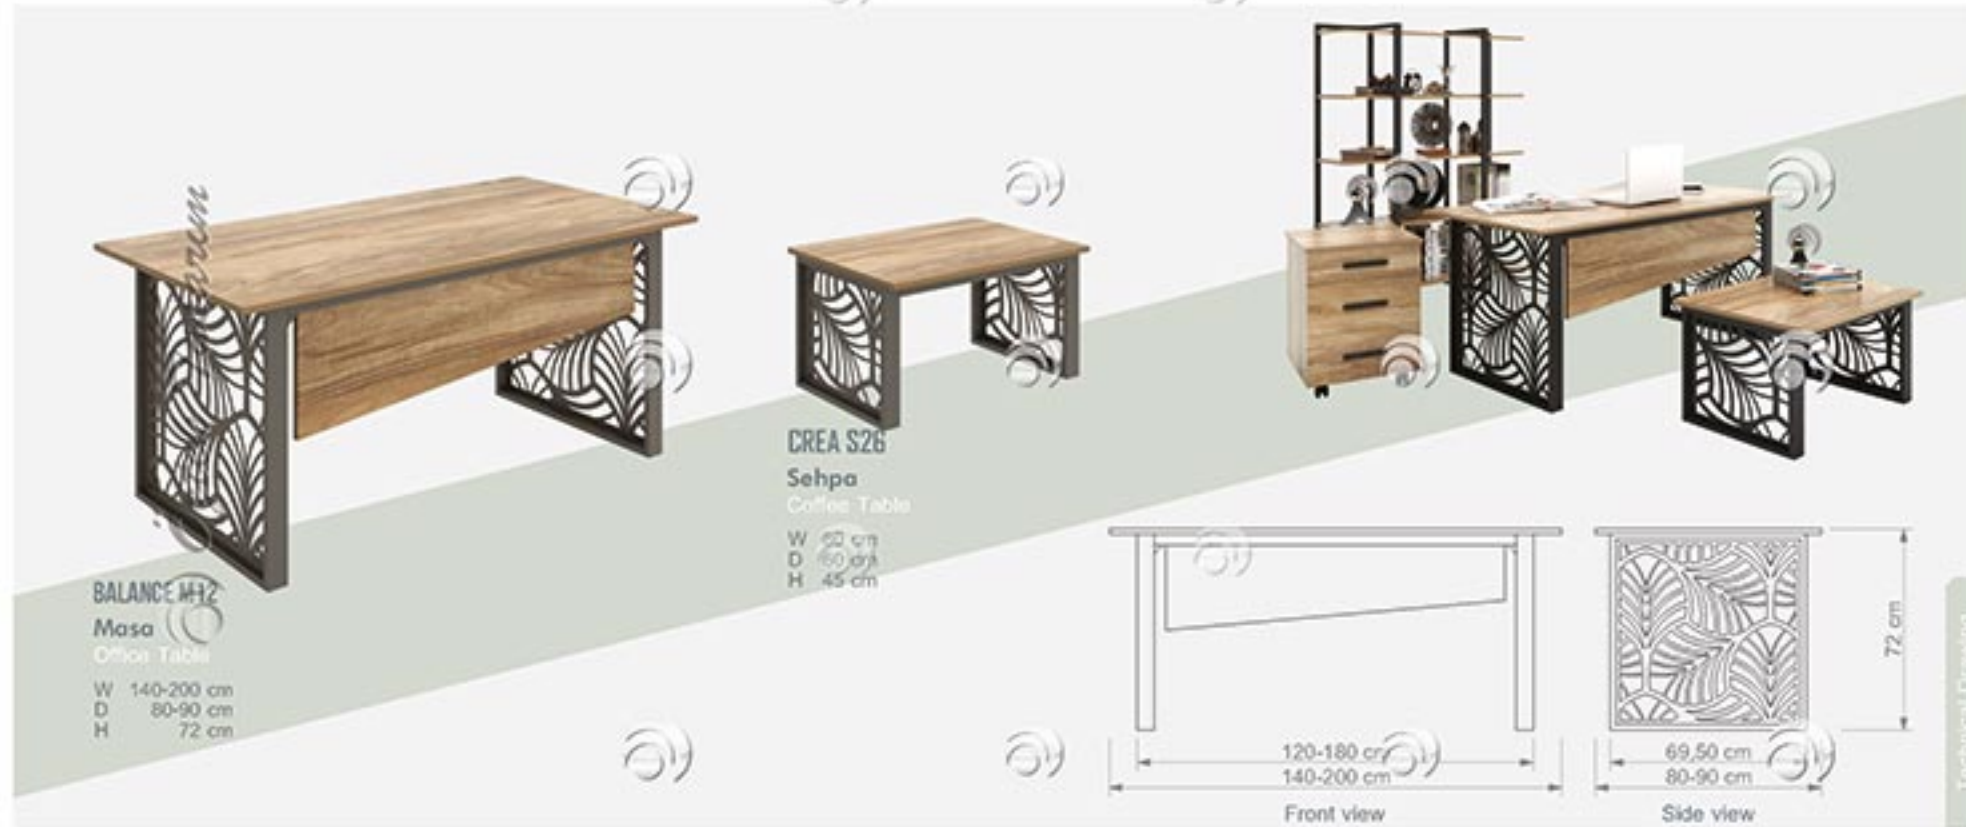

EXECUTIVE OFFICES

OFIS TAKIMLARI / EXECUTIVE OFFICES

www.oztektasarim.com