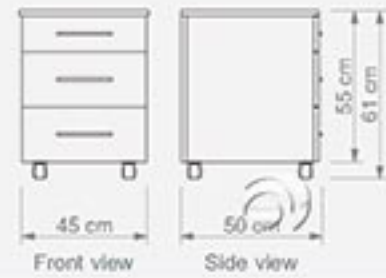

VENICE K1

Keson
Storage Unit

W 45 cm
D 50 cm
H 61 cm

Öztek Tasarım