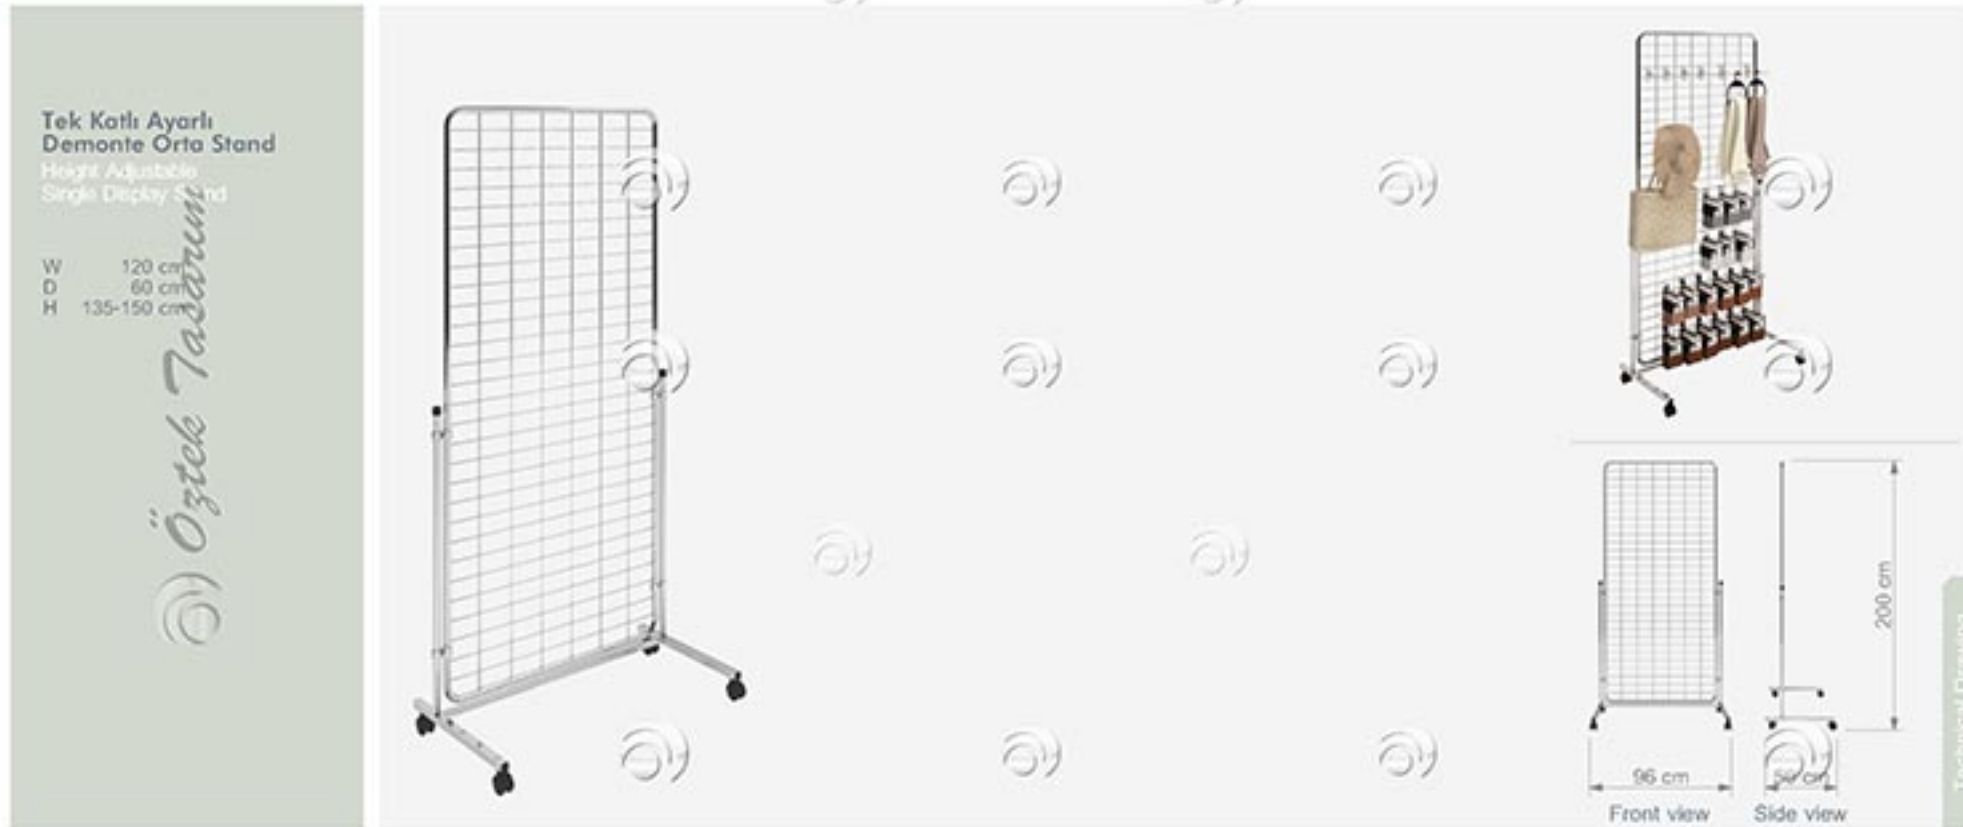

PROMOTION CAGE DUMP BIN, GRIDWALL DISPLAY STANDS

SEPET-HAVUZ-PANOLAR / PROMOTION CAGE DUMP BIN, GRIDWALL DISPLAY STANDS

www.oztektasarim.com