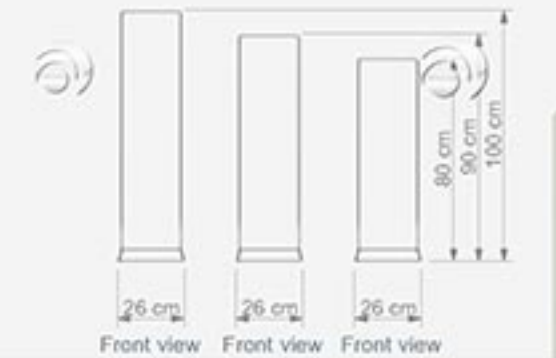

Öztek Tasarım

Technical Drawing

TD 75

Orta Kazaklık Teli  
Sweater Wire Display StandW 26 cm  
D 26 cm  
H 80-90-100 cm

Öztek Tasarım

Technical Drawing