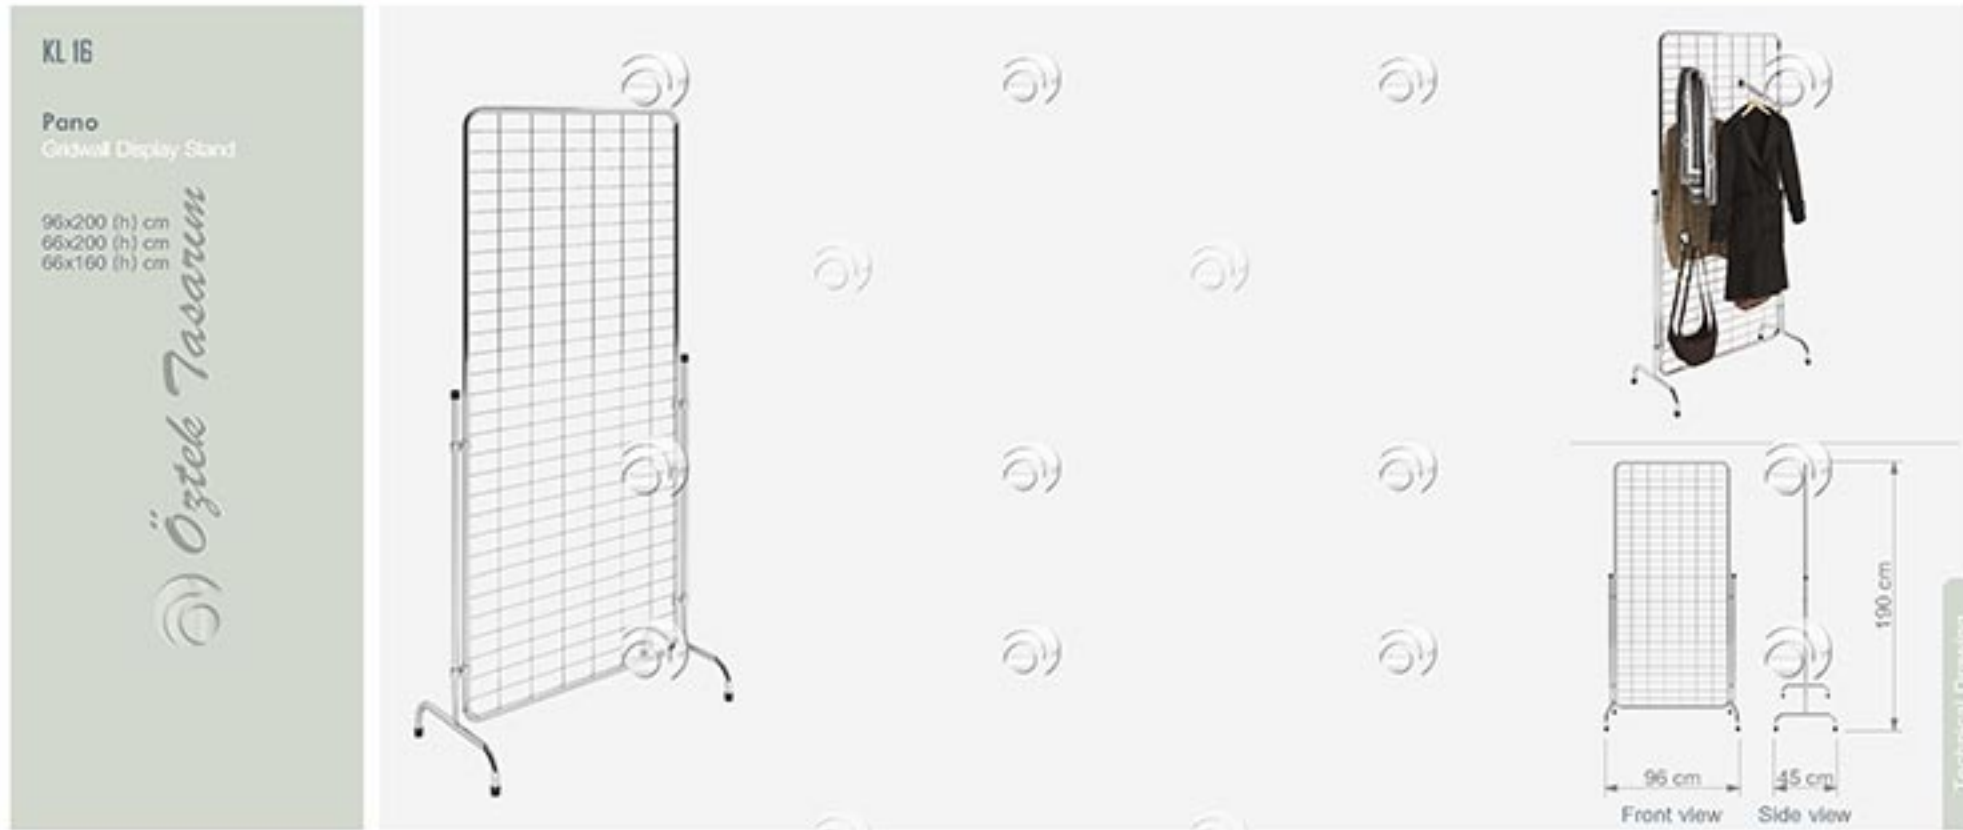

PROMOTION CAGE DUMP BIN, GRIDWALL DISPLAY STANDS

SEPET-HAVUZ-PANOLAR / PROMOTION CAGE DUMP BIN, GRIDWALL DISPLAY STANDS

www.oztektasarim.com