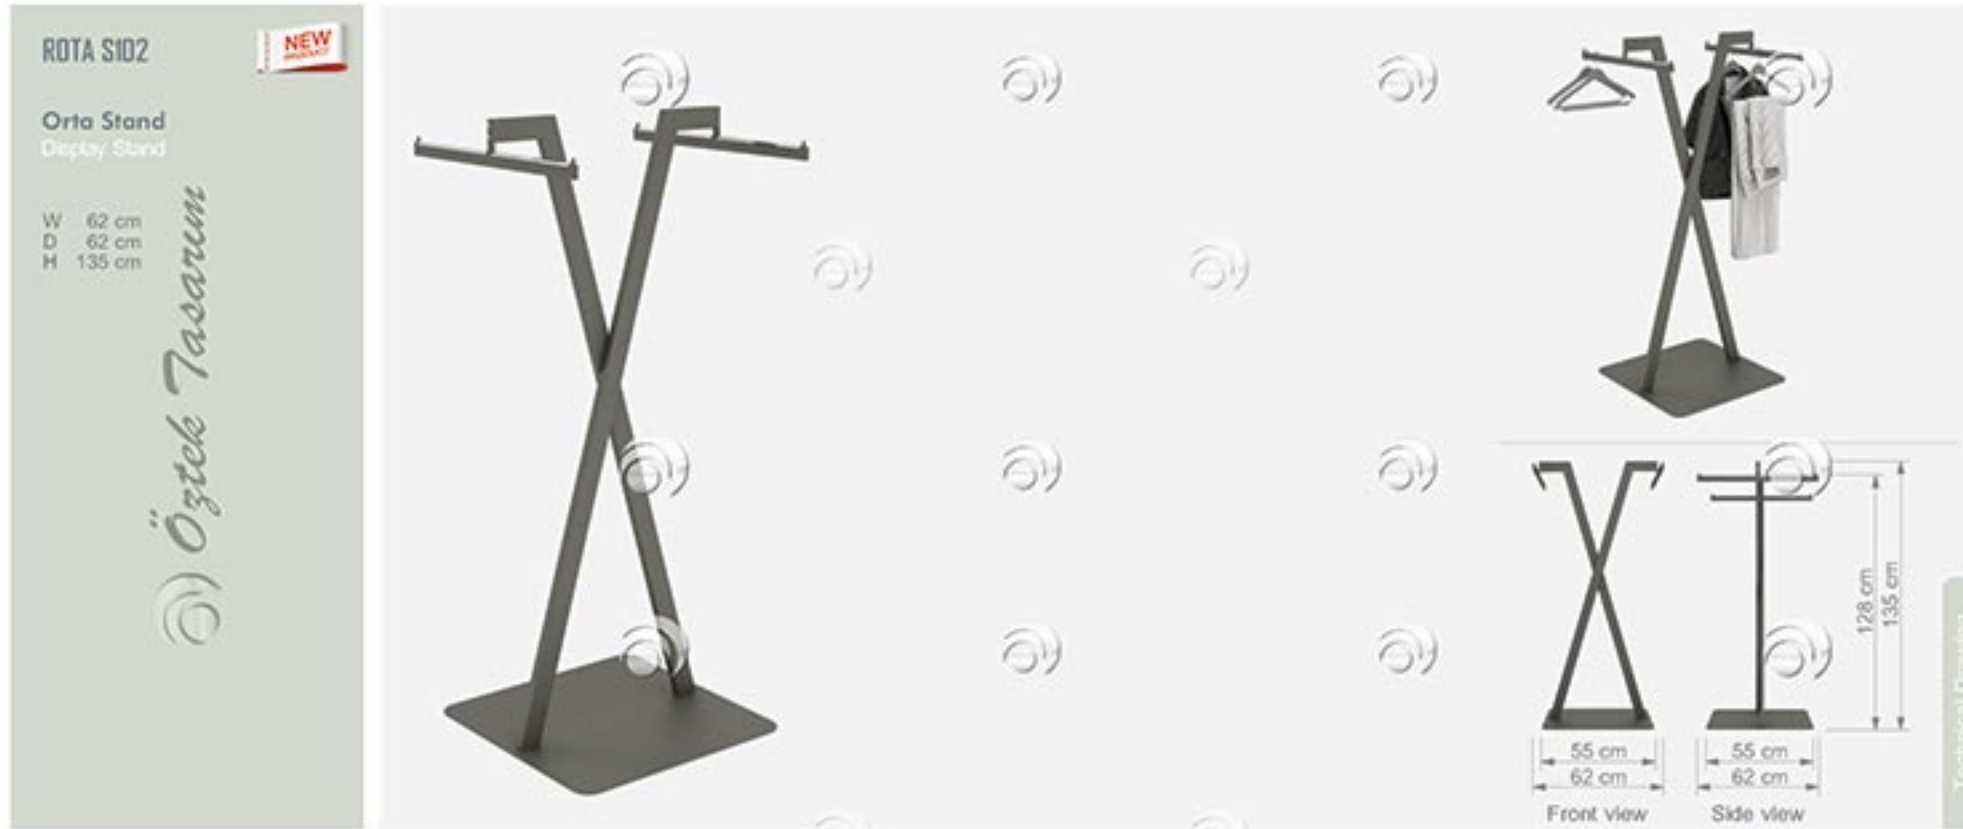

TD DISPLAY STANDS GROUPS

TD STAND GRUBU / TD DISPLAY STANDS GROUPS

www.oztektasarim.com