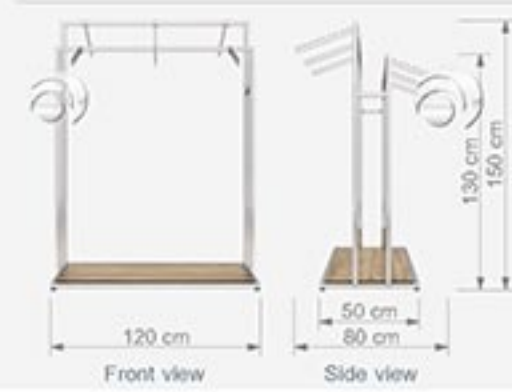

Orta Stand  
Display StandW 110 cm  
D 80 cm  
H 132 cm

Öztek Tasarım

Technical Drawing

## TD DISPLAY STANDS GROUPS

TD STAND GRUBU / TD DISPLAY STANDS GROUPS

Öztek Tasarım  
SHOPFITTING SYSTEMS

ROTA S71

Orta Stand  
Display StandW 120 cm  
D 80 cm  
H 150 cm

Öztek Tasarım

Technical Drawing

ROTA S72

Orta Stand  
Display StandW 150 cm  
D 45 cm  
H 140 cm

Öztek Tasarım

Technical Drawing