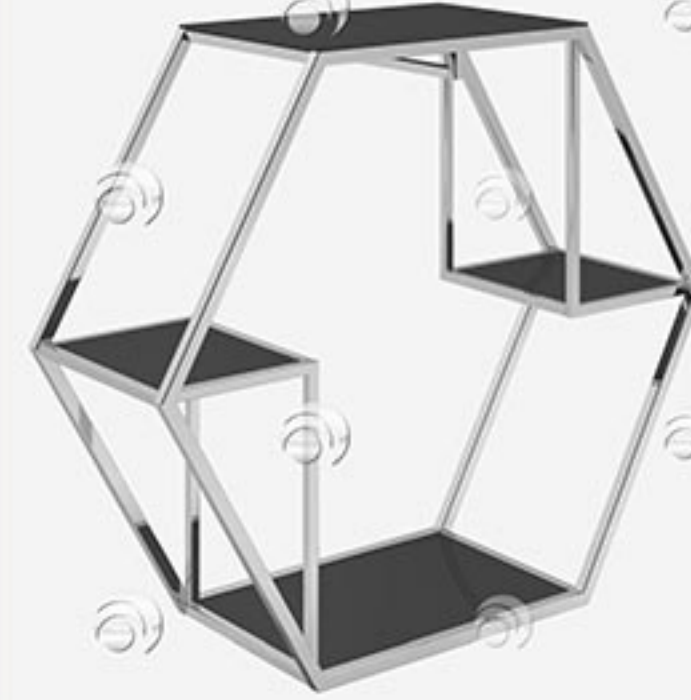

## TD DISPLAY STANDS GROUPS

TD STAND GRUBU / TO DISPLAY STANDS GROUPS

**Öztek Tasarım**  
SHOPFITTING SYSTEMS

ROTA S79

Orta Stand  
Display StandW 125 cm  
D 45 cm  
H 110 cm

Öztek Tasarım

Front view Side view