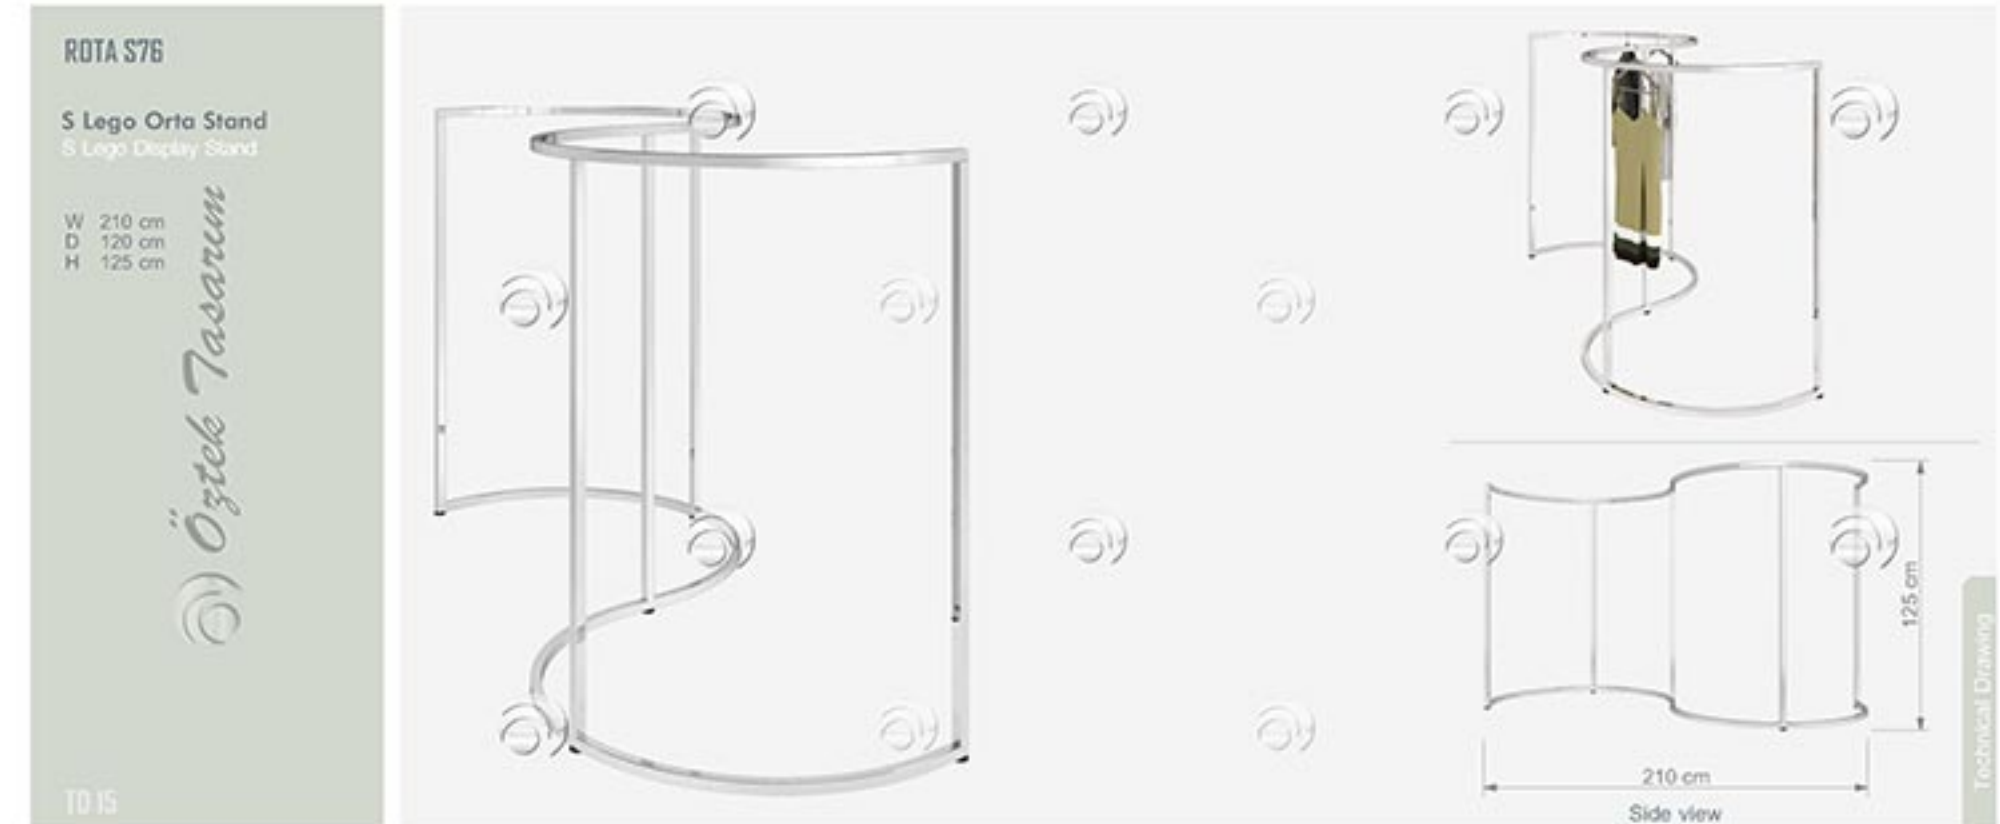

TD DISPLAY STANDS GROUPS

TD STAND GRUBU / TO DISPLAY STANDS GROUPS

Öztek Tasarım
SHOPFITTING SYSTEMS