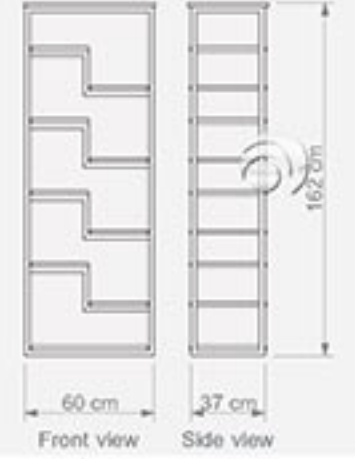

PERA K7

Kitaplık
Bookcase

W 60 cm
D 37 cm
H 162 cm

Öztek Tasarım