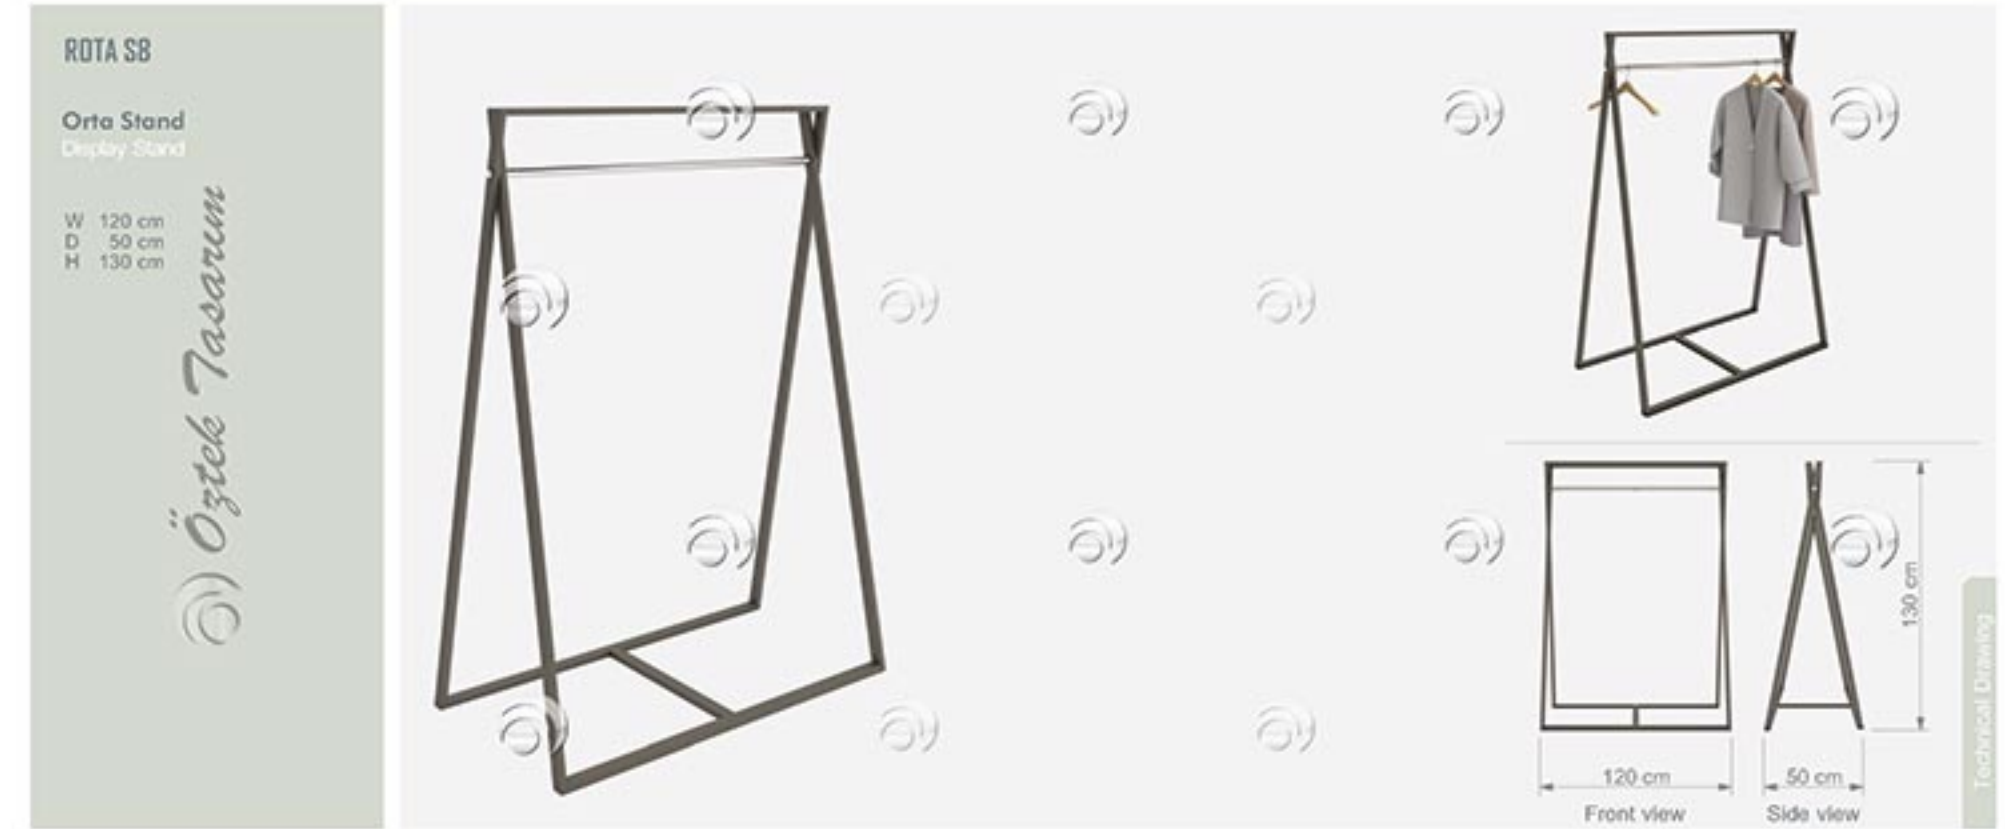

TD DISPLAY STANDS GROUPS

TD STAND GRUBU / TO DISPLAY STANDS GROUPS

Öztek Tasarım
SHOPFITTING SYSTEMS