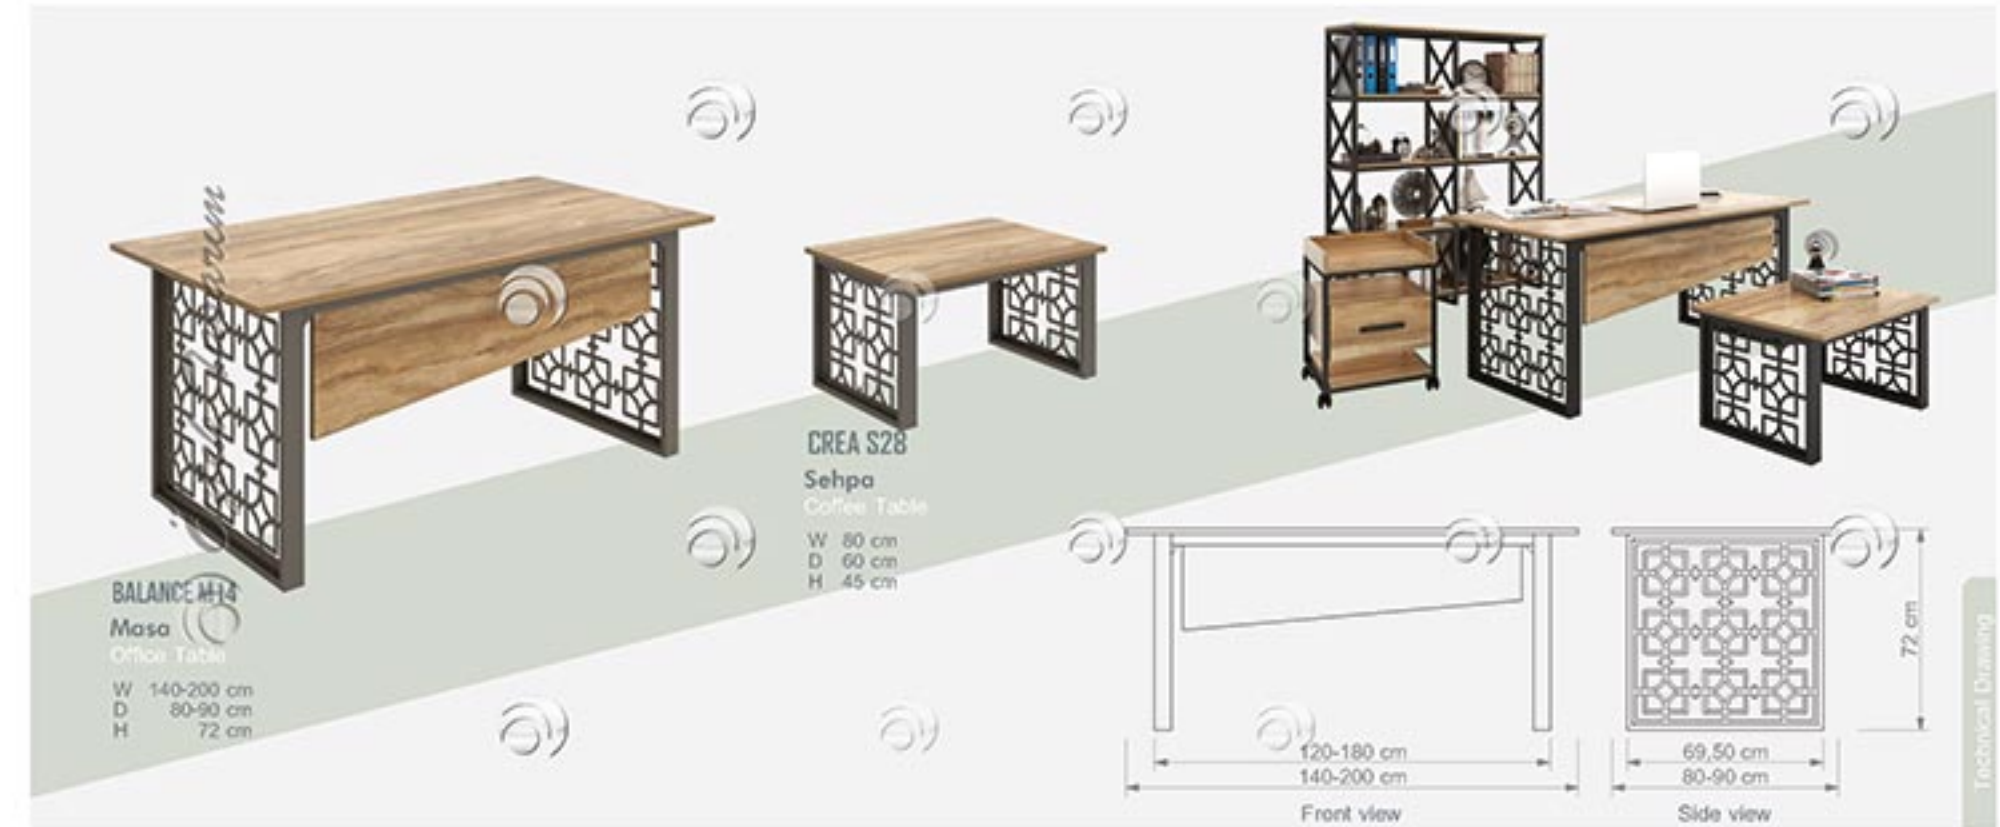

EXECUTIVE OFFICES

OFIS TAKIMLARI / EXECUTIVE OFFICES

Öztek Tasarım
SHOPFITTING SYSTEMS