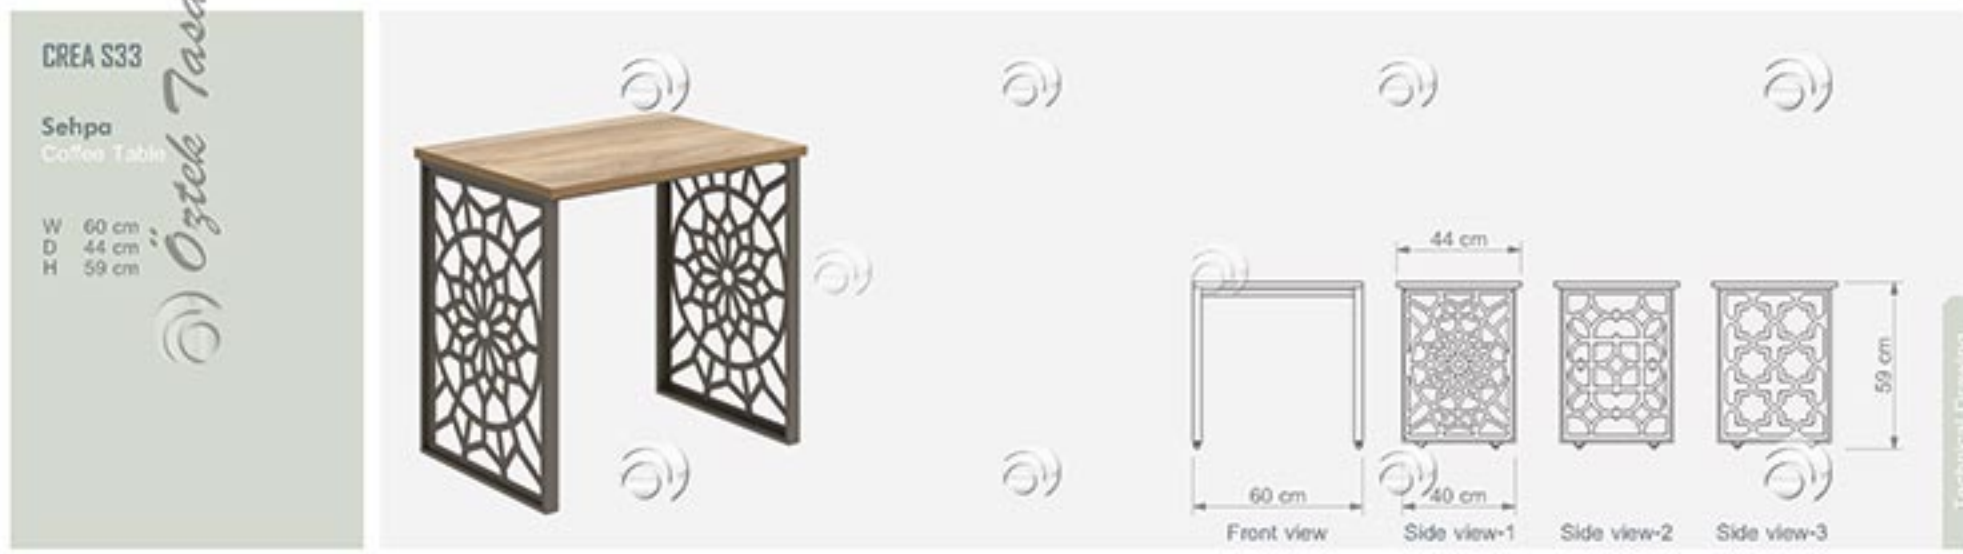

COFFEE TABLES & NESTING TABLES

SEHPALAR & ZİGON SEHPALAR / COFFEE TABLES & NESTING TABLES

www.oztektasarim.com