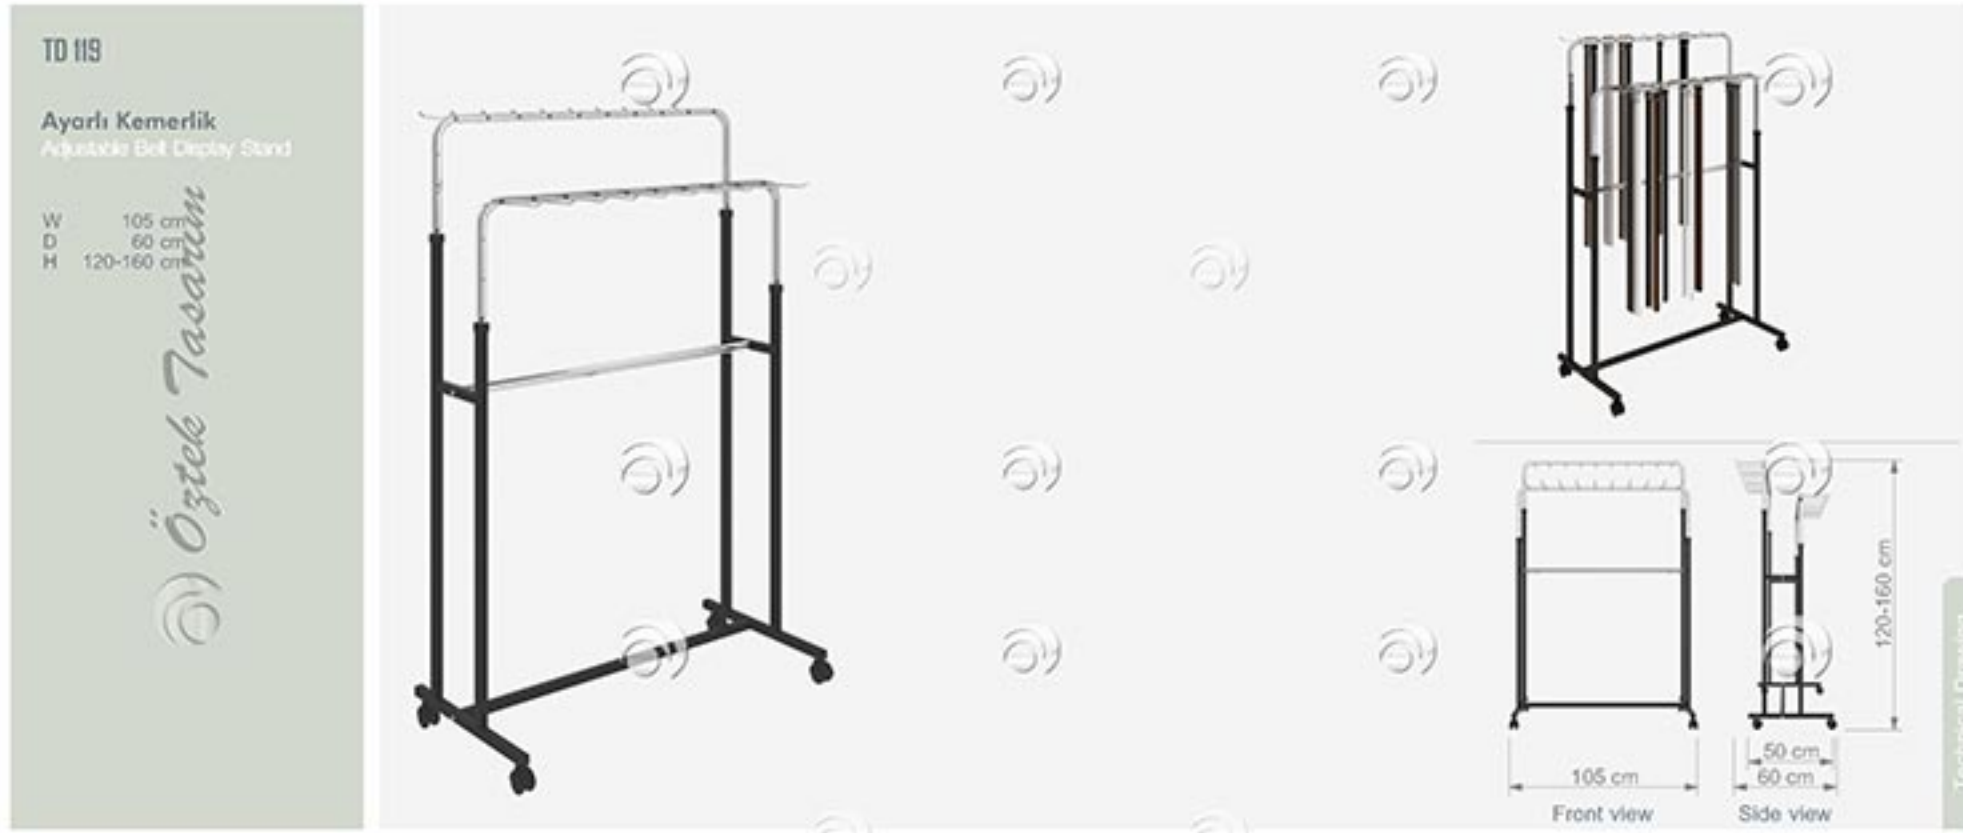

ACCESSORY, BAG, BELT DISPLAY STANDS

AKSESUAR, ÇANTA, KEMER STANDLARI / ACCESSORY, BAG, BELT DISPLAY STANDS

www.oztektasarim.com