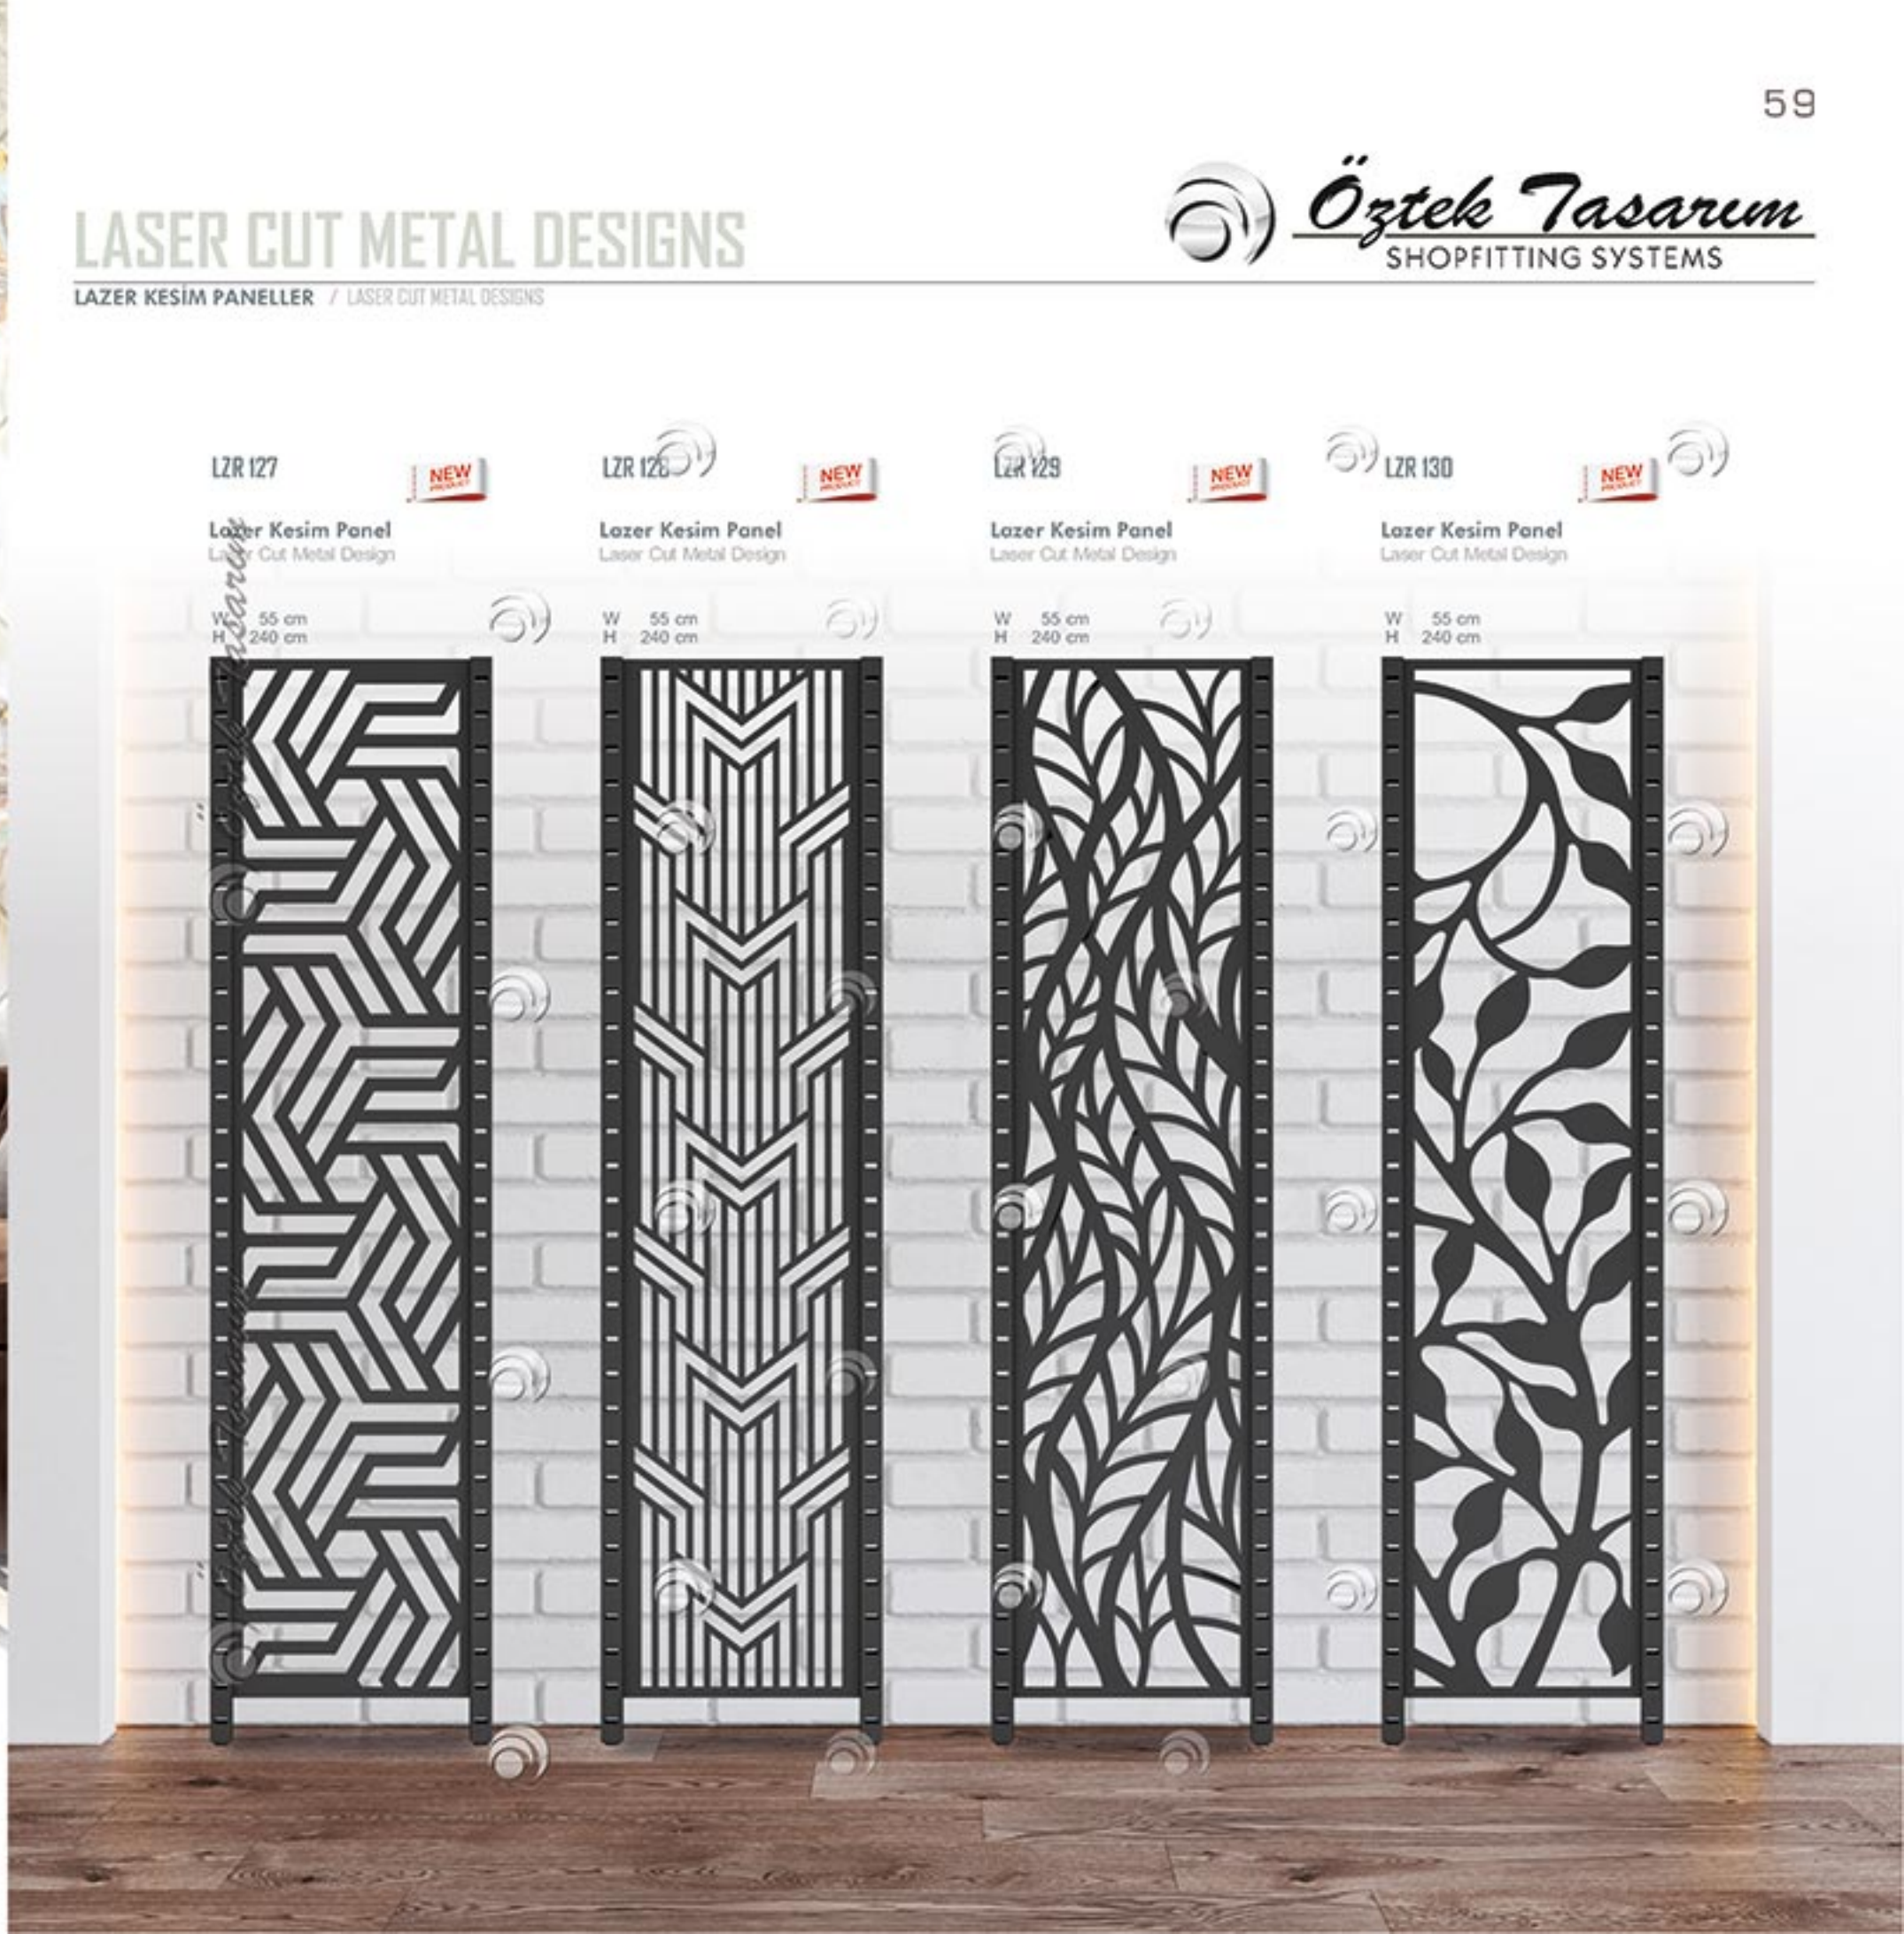

LASER CUT METAL DESIGNS

LAZER KESİM PANELLER / LASER CUT METAL DESIGNS

LZR 127

NEW

Lazer Kesim Panel
Laser Cut Metal Design

W 55 cm
H 240 cm

LZR 128

NEW

Lazer Kesim Panel
Laser Cut Metal Design

W 55 cm
H 240 cm

LZR 129

NEW

Lazer Kesim Panel
Laser Cut Metal Design

W 55 cm
H 240 cm

LZR 130

NEW

Lazer Kesim Panel
Laser Cut Metal Design

W 55 cm
H 240 cm

LASER CUT METAL DESIGNS

LAZER KESİM PANELLER / LASER CUT METAL DESIGNS

Öztek Tasarım

Öztek Tasarım