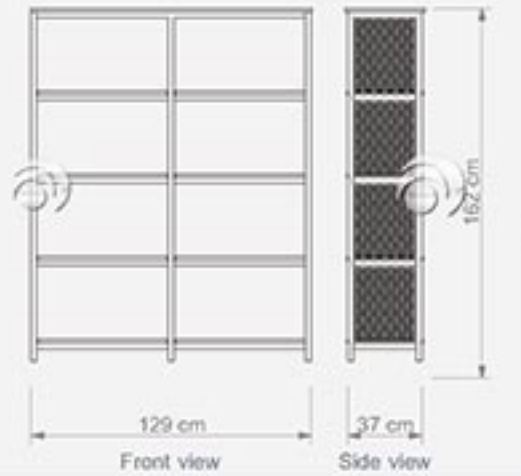

PERA K18

Kitaplık
Bookcase

W 129 cm
D 37 cm
H 162 cm

Öztek Tasarım