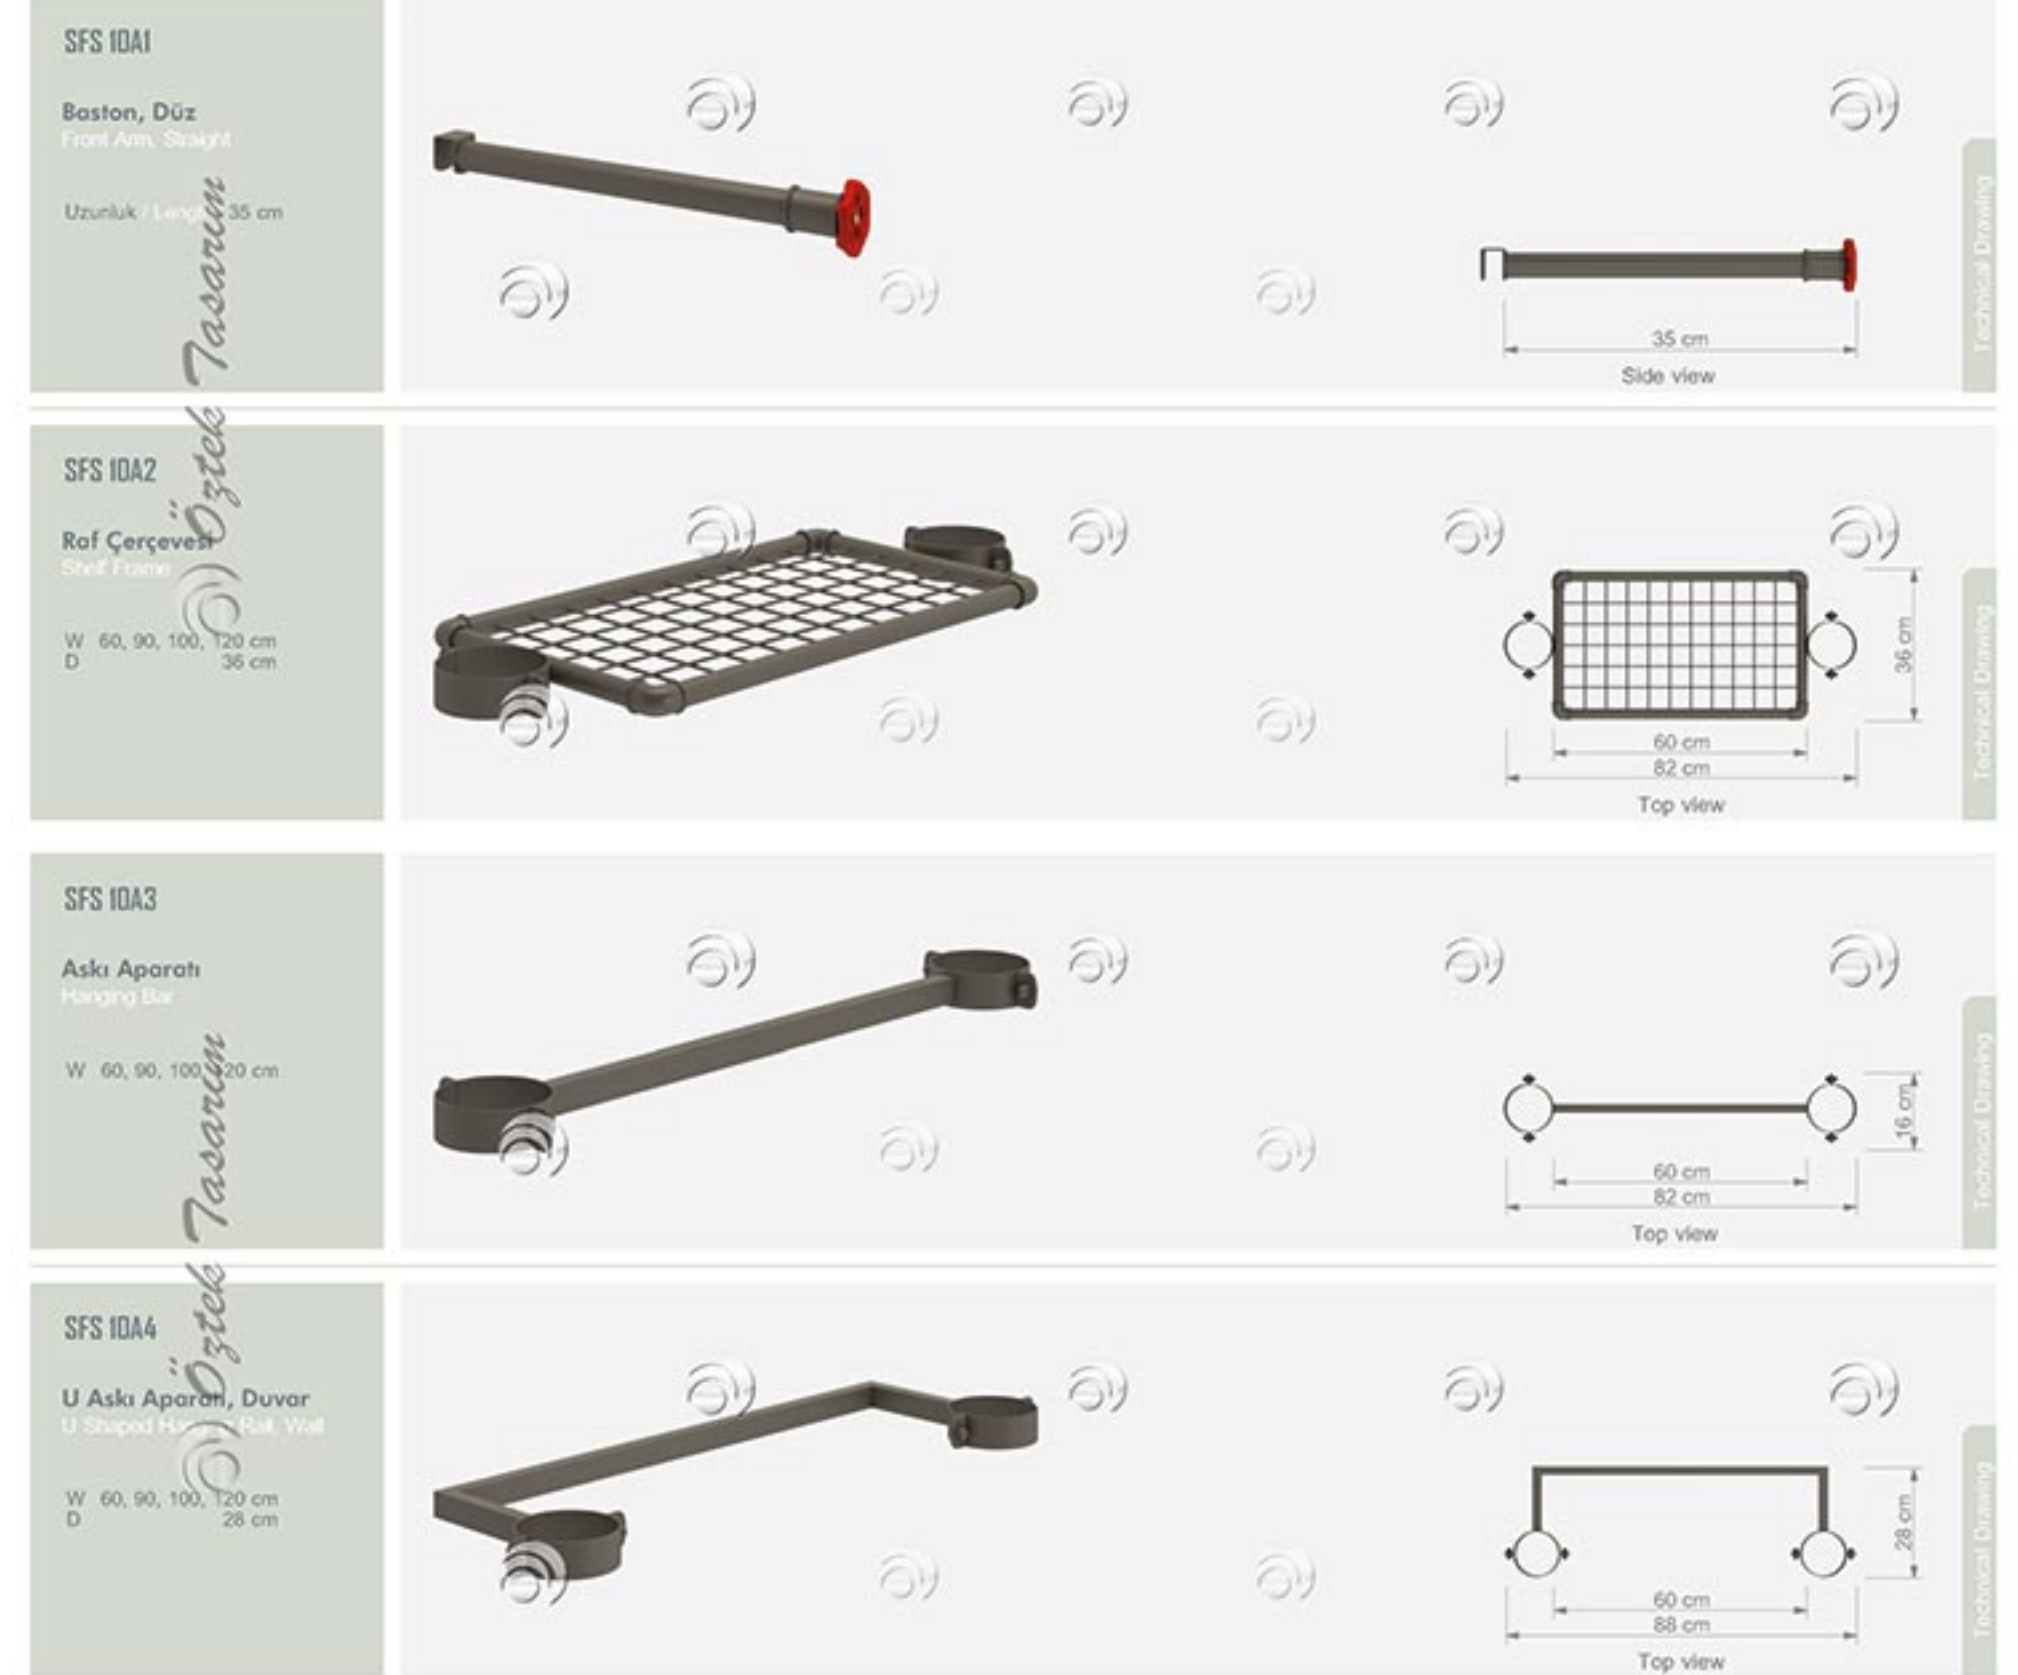

SHOP FITTINGS SYSTEMS

DUVAR SİSTEMLERİ / SHOP FITTINGS SYSTEMS

Öztek Tasarım
SHOPFITTING SYSTEMS