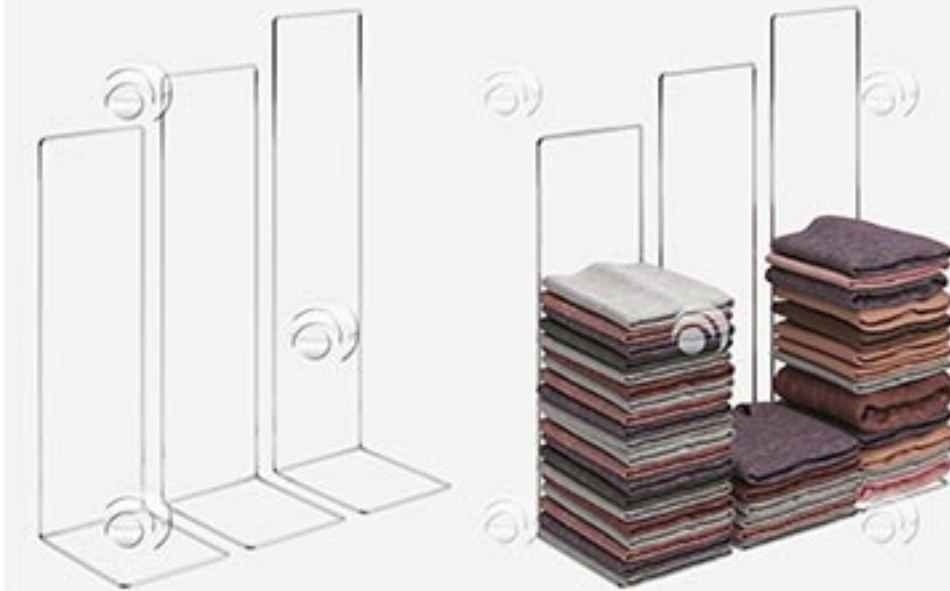

Technical Drawing