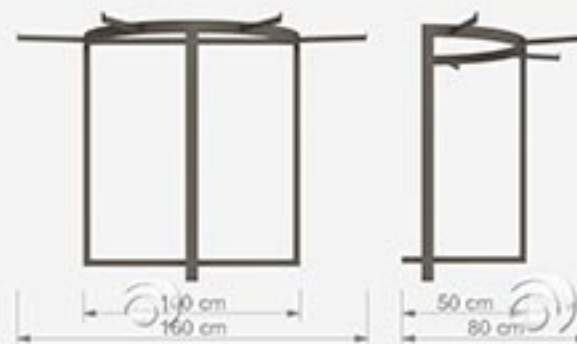

Front view Side view

Technical Drawing

ROTA S78

Bastonlu C Stand 2
C Display Stand with Front Arm

W 160 cm
D 80 cm
H 110 cm

Öztek Tasarım

Front view Side view

Technical Drawing

TD 142

TD DISPLAY STANDS GROUPS

TD STAND GRUBU / TO DISPLAY STANDS GROUPS

Öztek Tasarım
SHOPFITTING SYSTEMS

ROTA S79

Orta Stand
Display Stand

W 125 cm
D 45 cm
H 110 cm

Öztek Tasarım