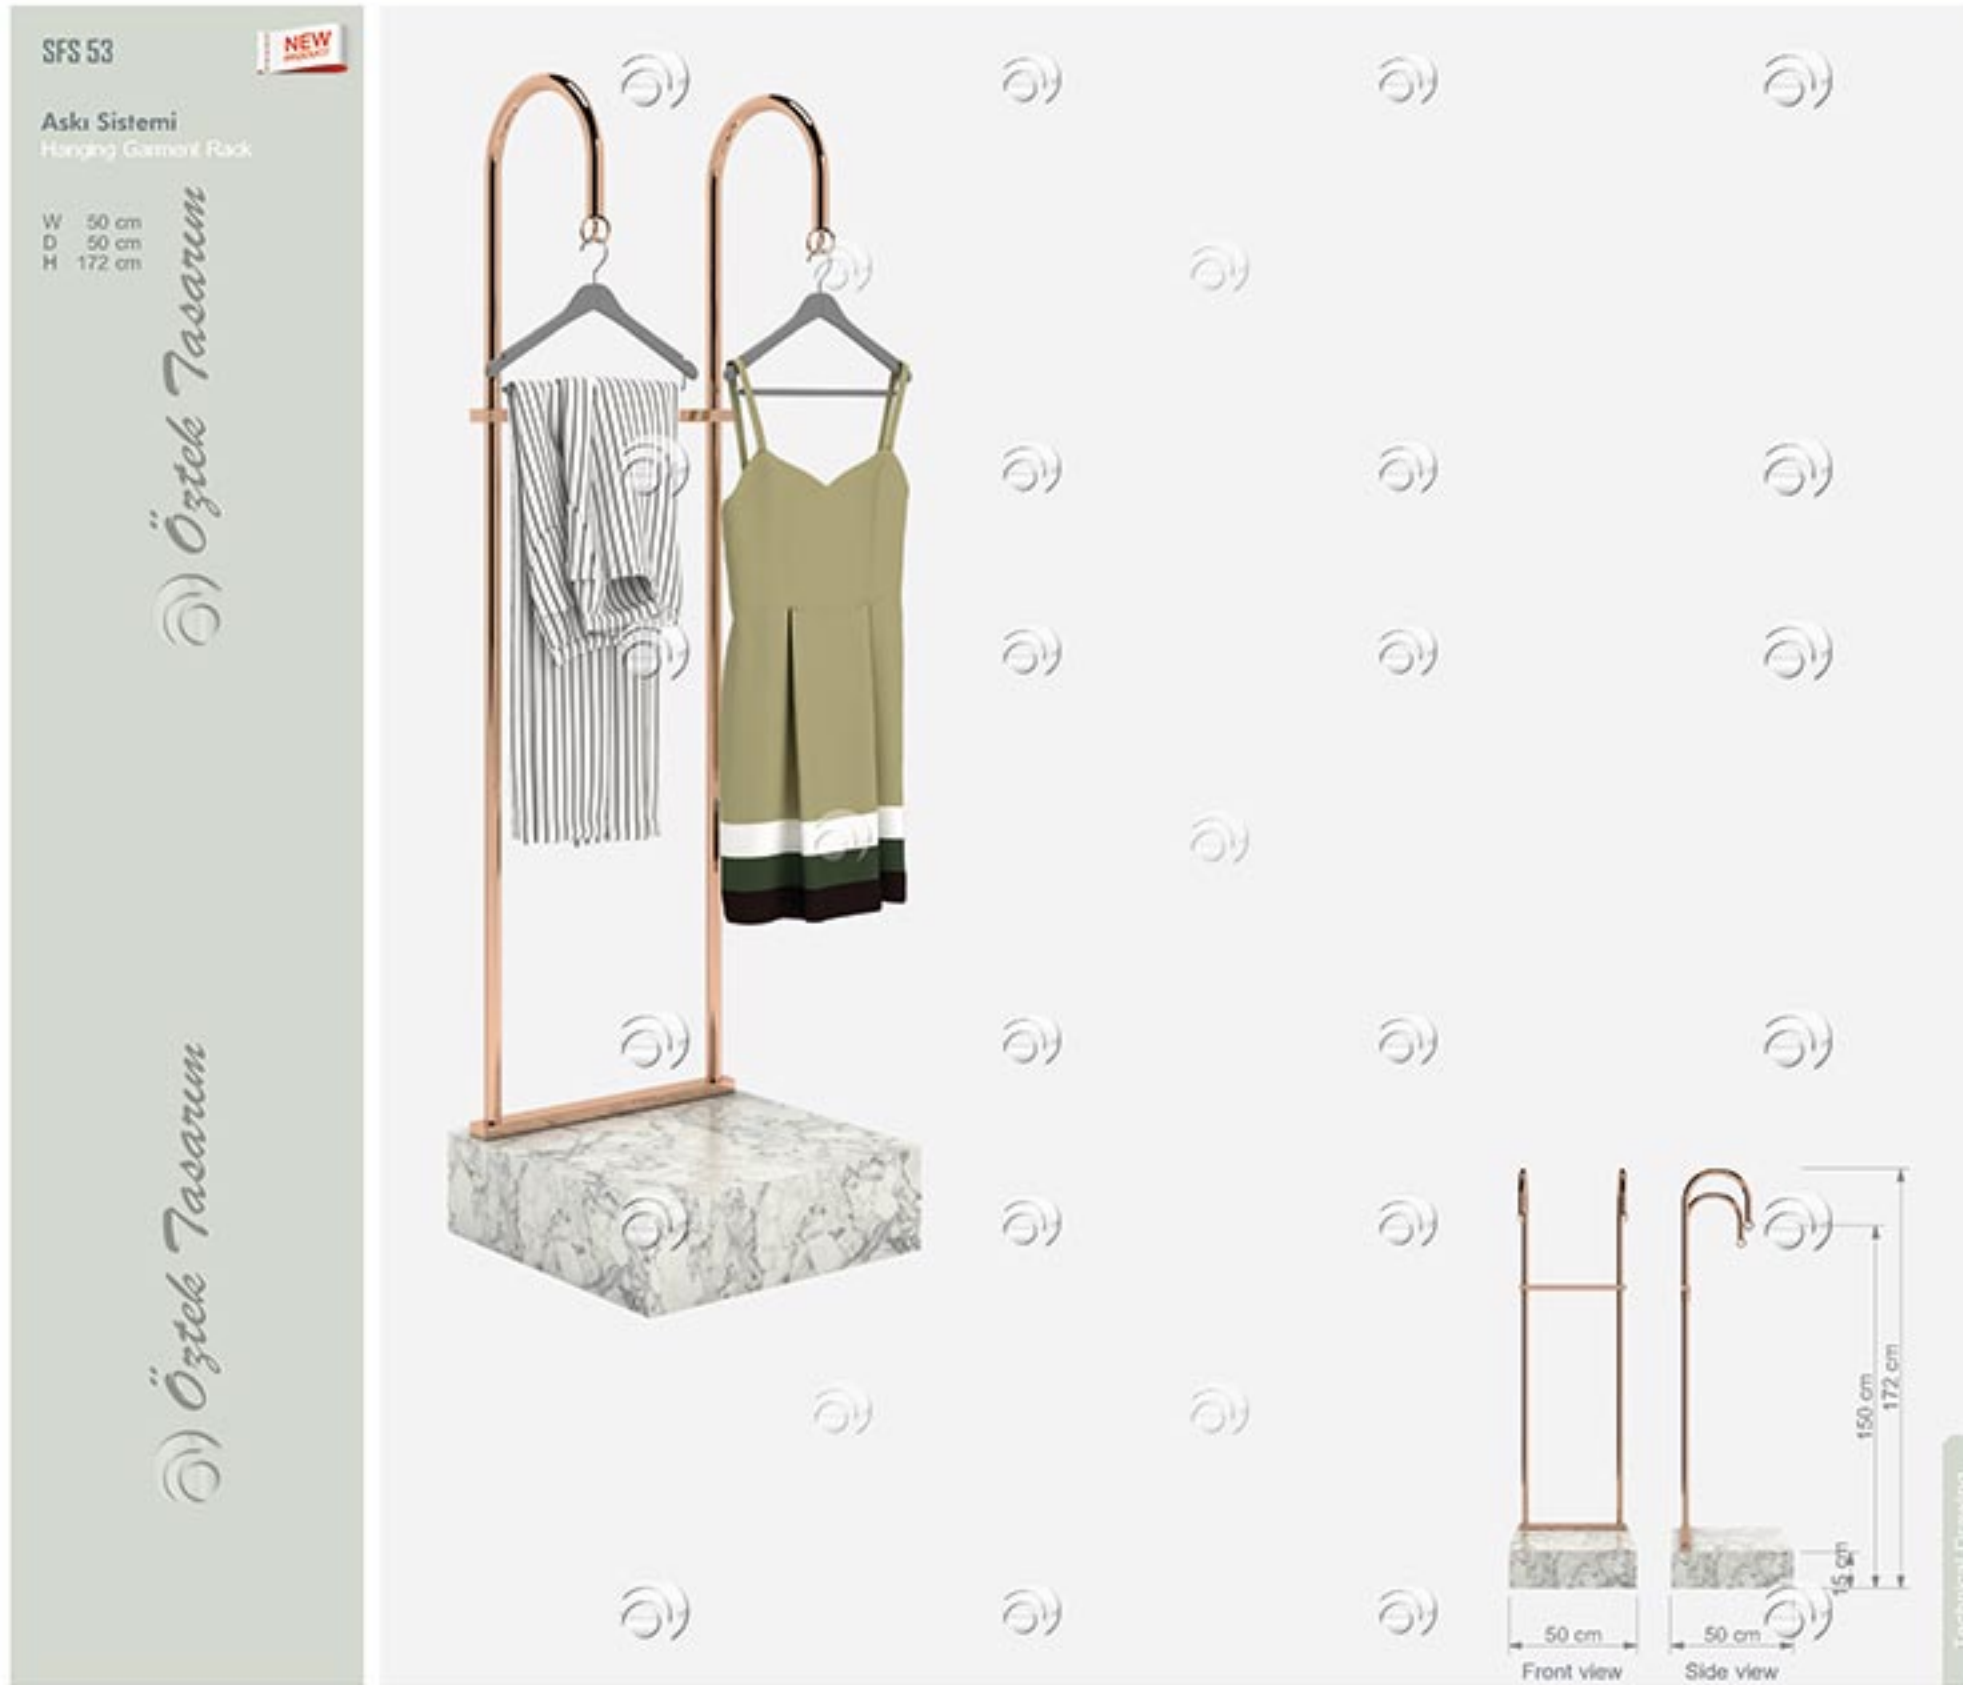

## SHOP FITTINGS SYSTEMS

DUVAR SİSTEMLERİ / SHOP FITTINGS SYSTEMS

**Öztek Tasarım**  
SHOPFITTING SYSTEMS

SFS 55

NEW

Aski Sistemi  
Hanging Garment RackW 140 cm  
D 45 cm  
H 170 cm

Öztek Tasarım

Öztek Tasarım