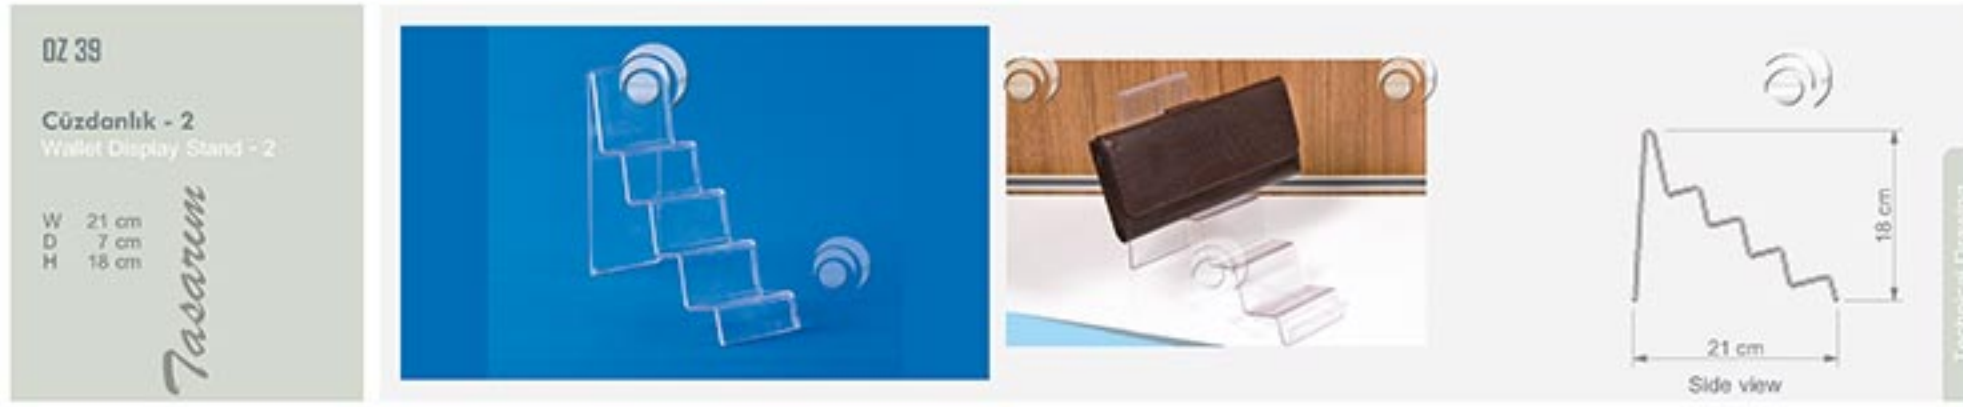

SLATWALL ACCESSORIES, SHOWCARD STANDS AND FRAMES

SATIŞ DESTEKLEME SİSTEMLERİ / SLATWALL ACCESSORIES, SHOWCARD STANDS AND FRAMES

www.oztektasarim.com