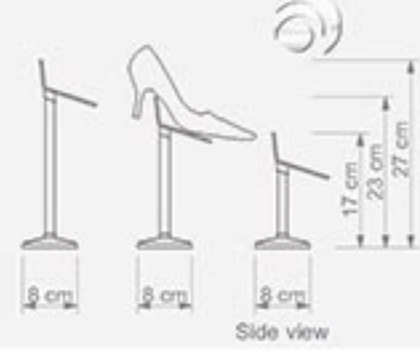

DZ 9

Bayan Ökçeklik 3' lü Set
(Kutulu)
Shoe Risers, Set Of 3, Woman

W 8 cm
H 17, 23, 27 cm

Technical Drawing

DZ 10

Bay Ökçeklik 3' lü Set
(Kutulu)
Shoe Risers, Set Of 3, Man

W 8 cm
H 15, 21, 25 cm