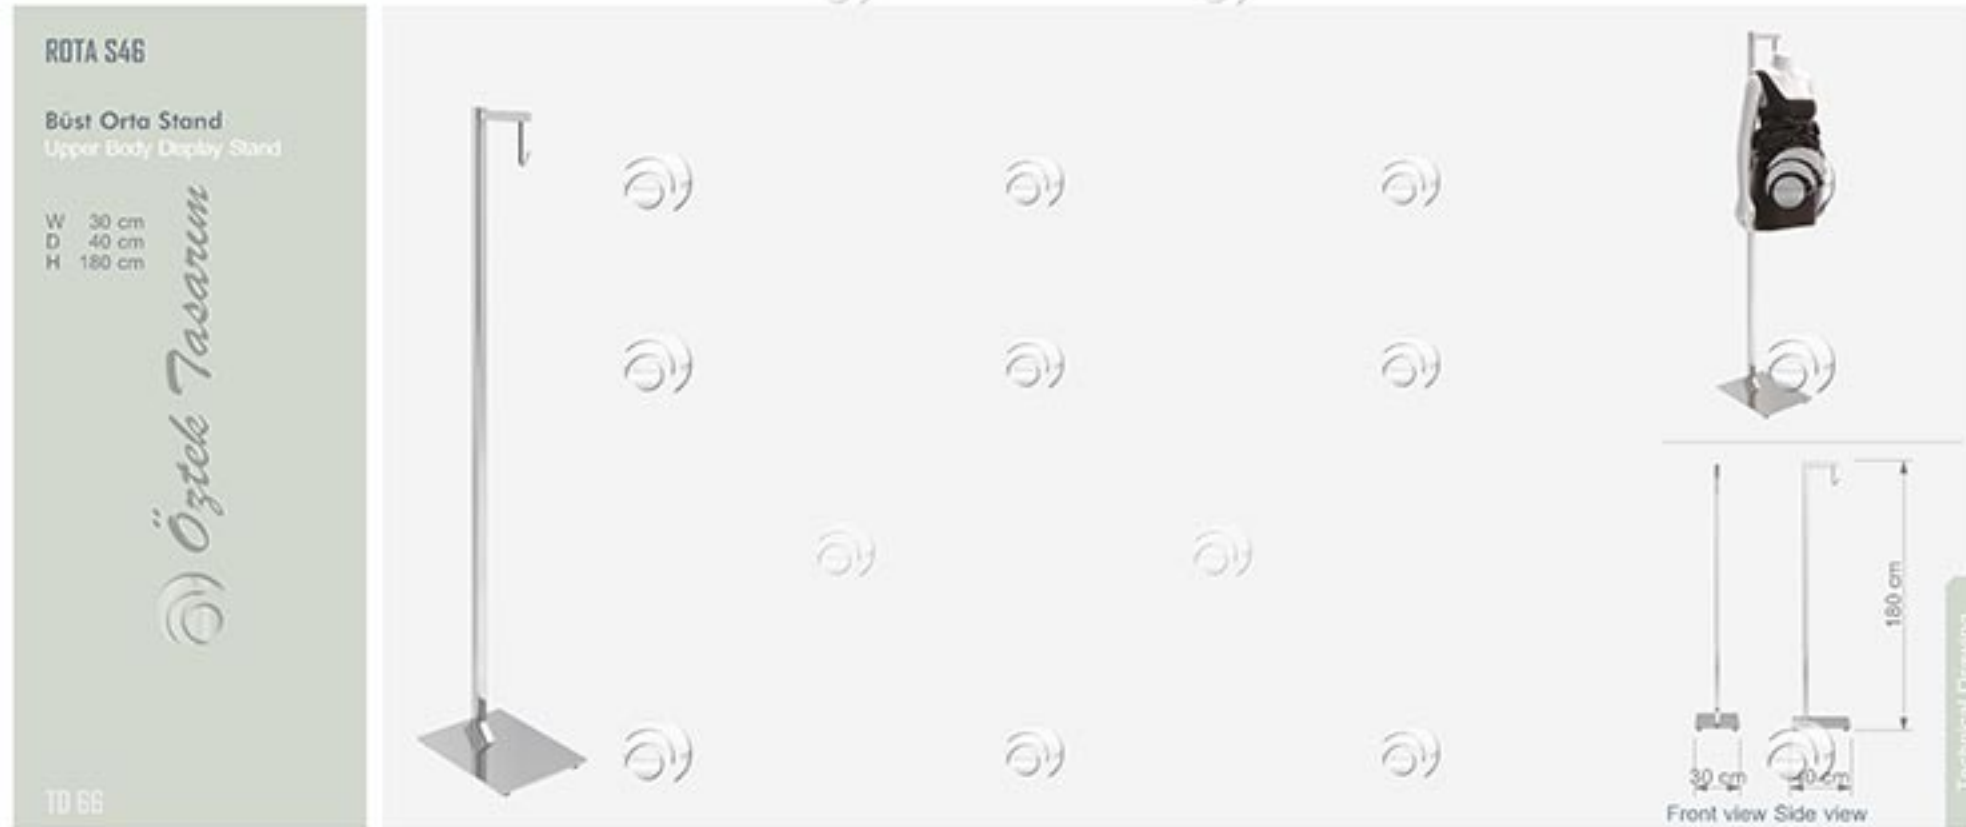

TD DISPLAY STANDS GROUPS

TD STAND GRUBU / TO DISPLAY STANDS GROUPS

www.oztektasarim.com