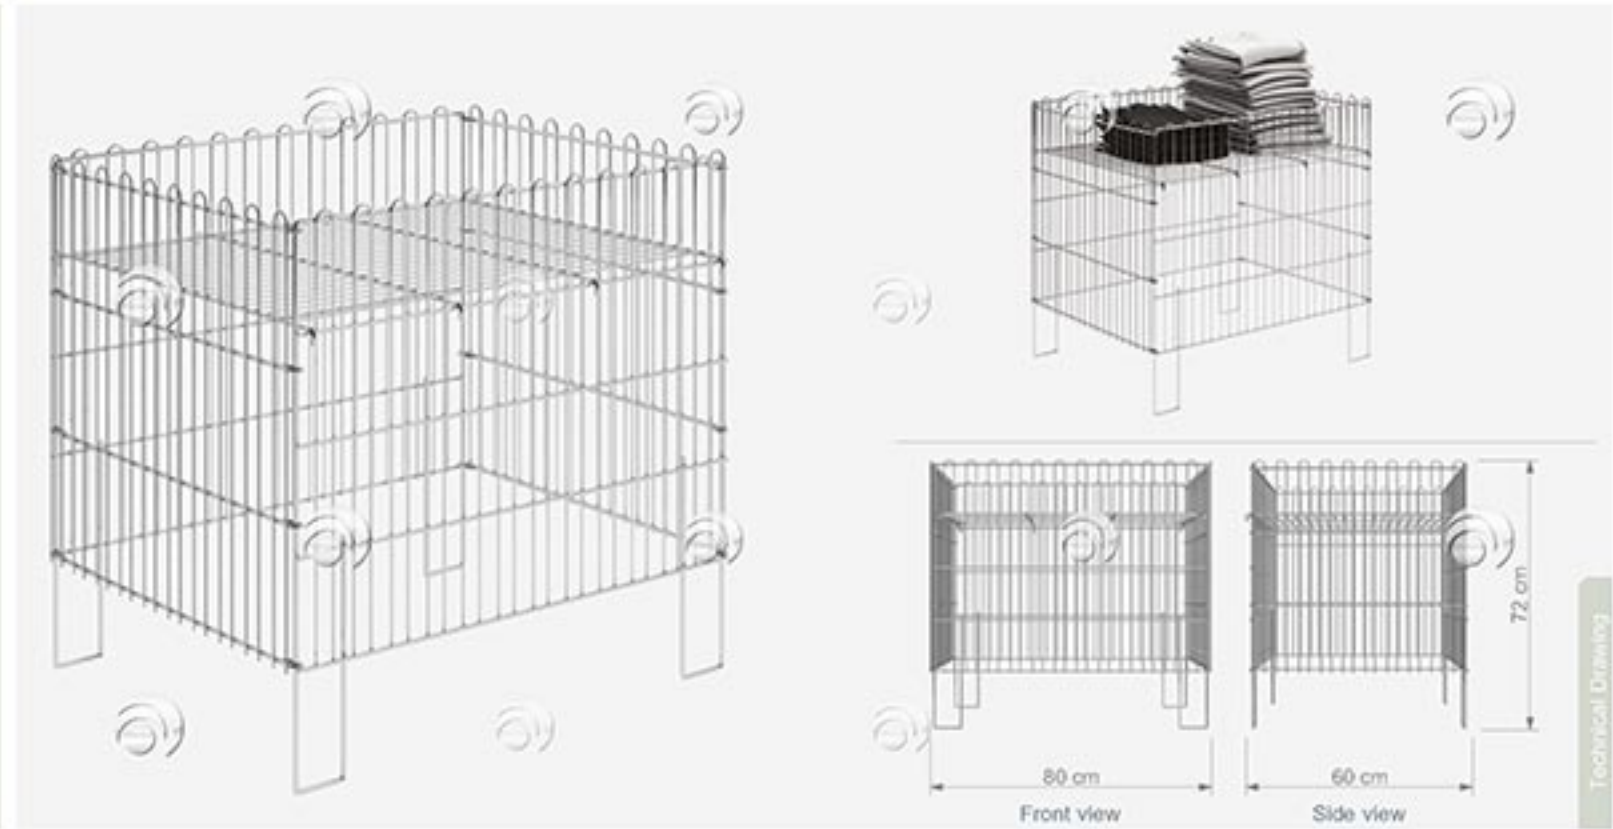

PROMOTION CAGE DUMP BIN, GRIDWALL DISPLAY STANDS

SEPET-HAVUZ-PANOLAR / PROMOTION CAGE DUMP BIN, GRIDWALL DISPLAY STANDS

Öztek Tasarım
SHOPFITTING SYSTEMS

KL 23

Katlanır Tel Sepet
Folding Wire Dump Bin

W 80 cm
D 60 cm
H 72 cm

Öztek Tasarım