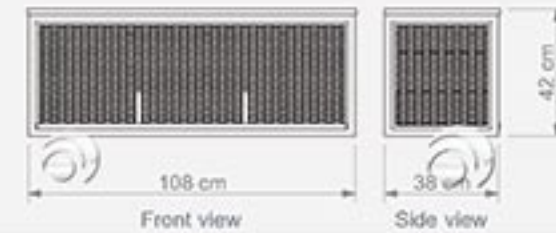

PERA K14

Kitaplık
Bookcase

W 108 cm
D 38 cm
H 42 cm

Öztek Tasarım