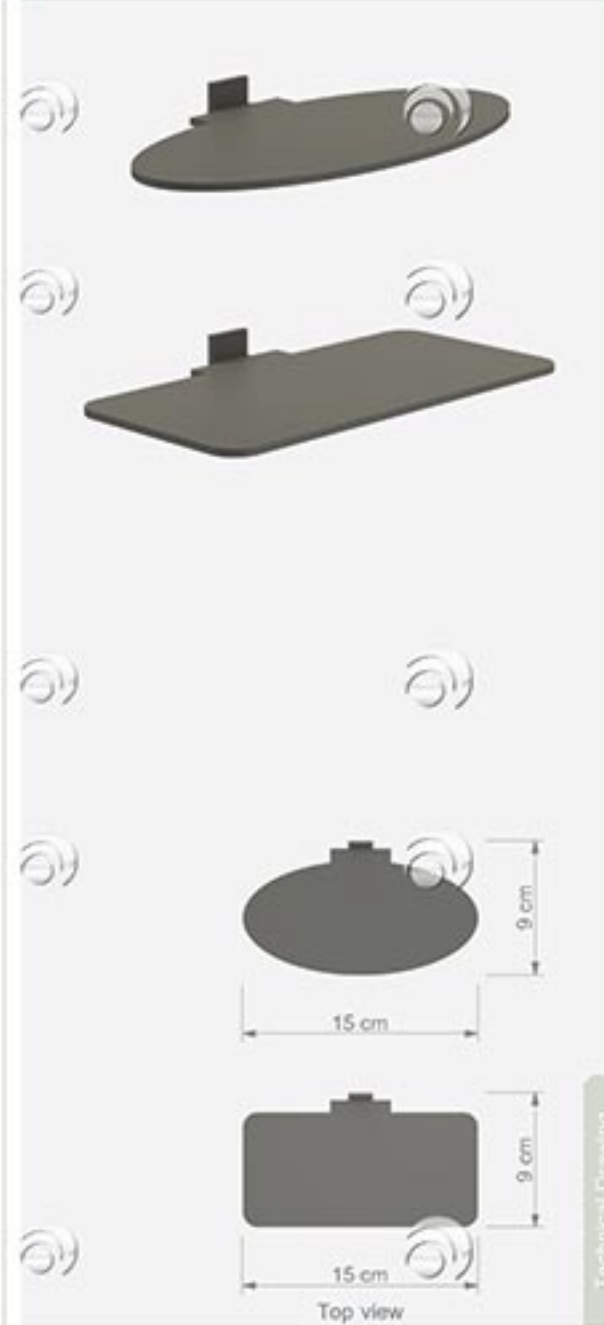

**SFS 14B**

**Duvar Raf Sistemi**  
Modular Shelving System

W 4 cm  
D 2 cm  
H 200 cm

Öztek Tasarım

**1RK 1**

**Ayakkabılık Rafı**  
Shoe Shelf

W 15 cm  
D 9 cm

Öztek Tasarım