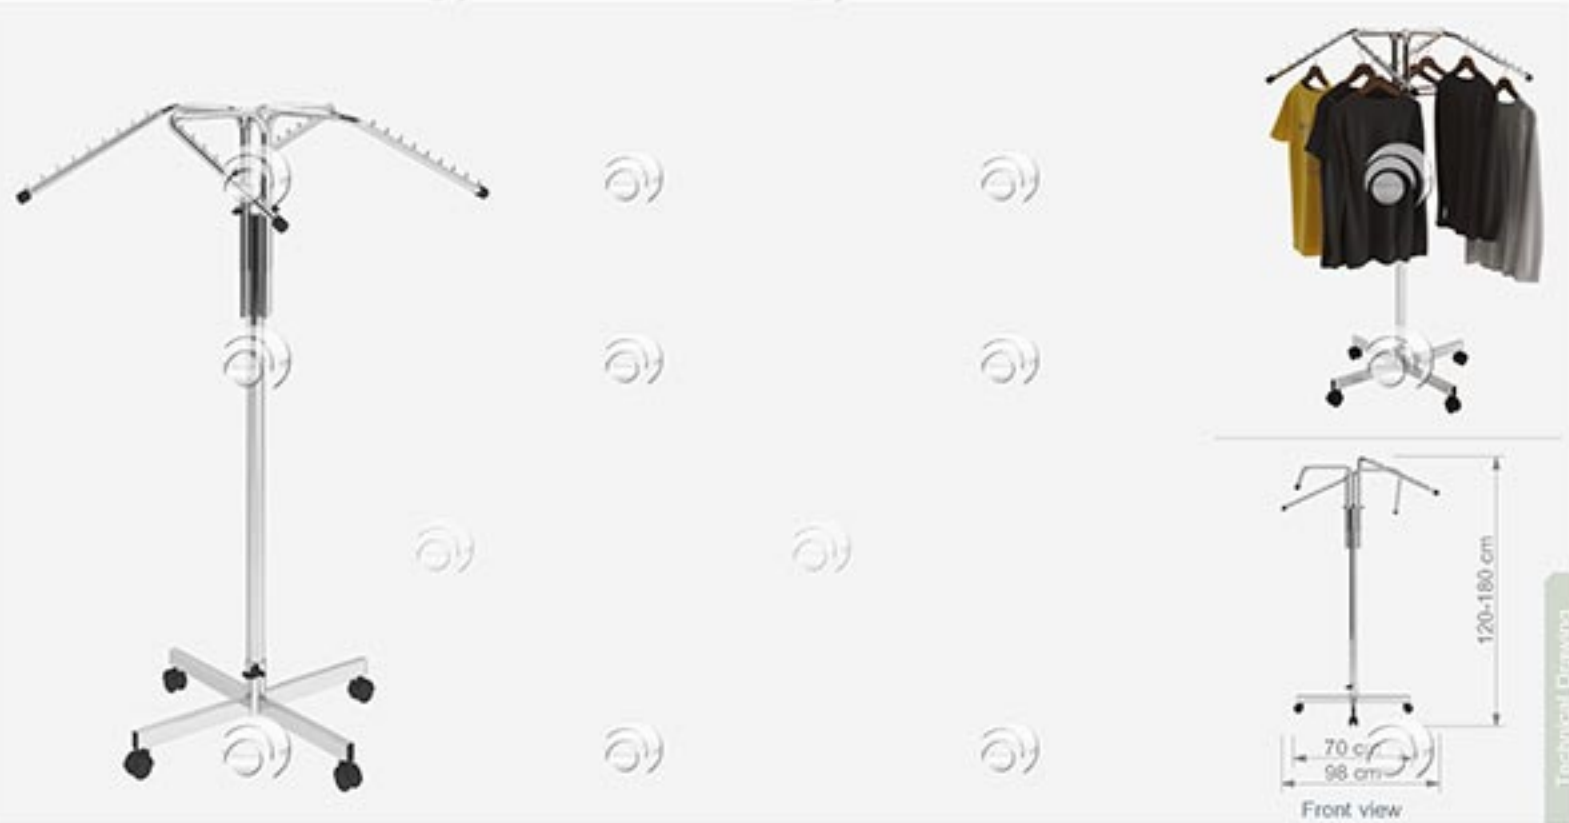

KL 2

21' lik Ufi Orta Stand
Ø 21 mm Display Stand

W 98 cm
D 98 cm
H 120-180 cm

Öztek Tasarım