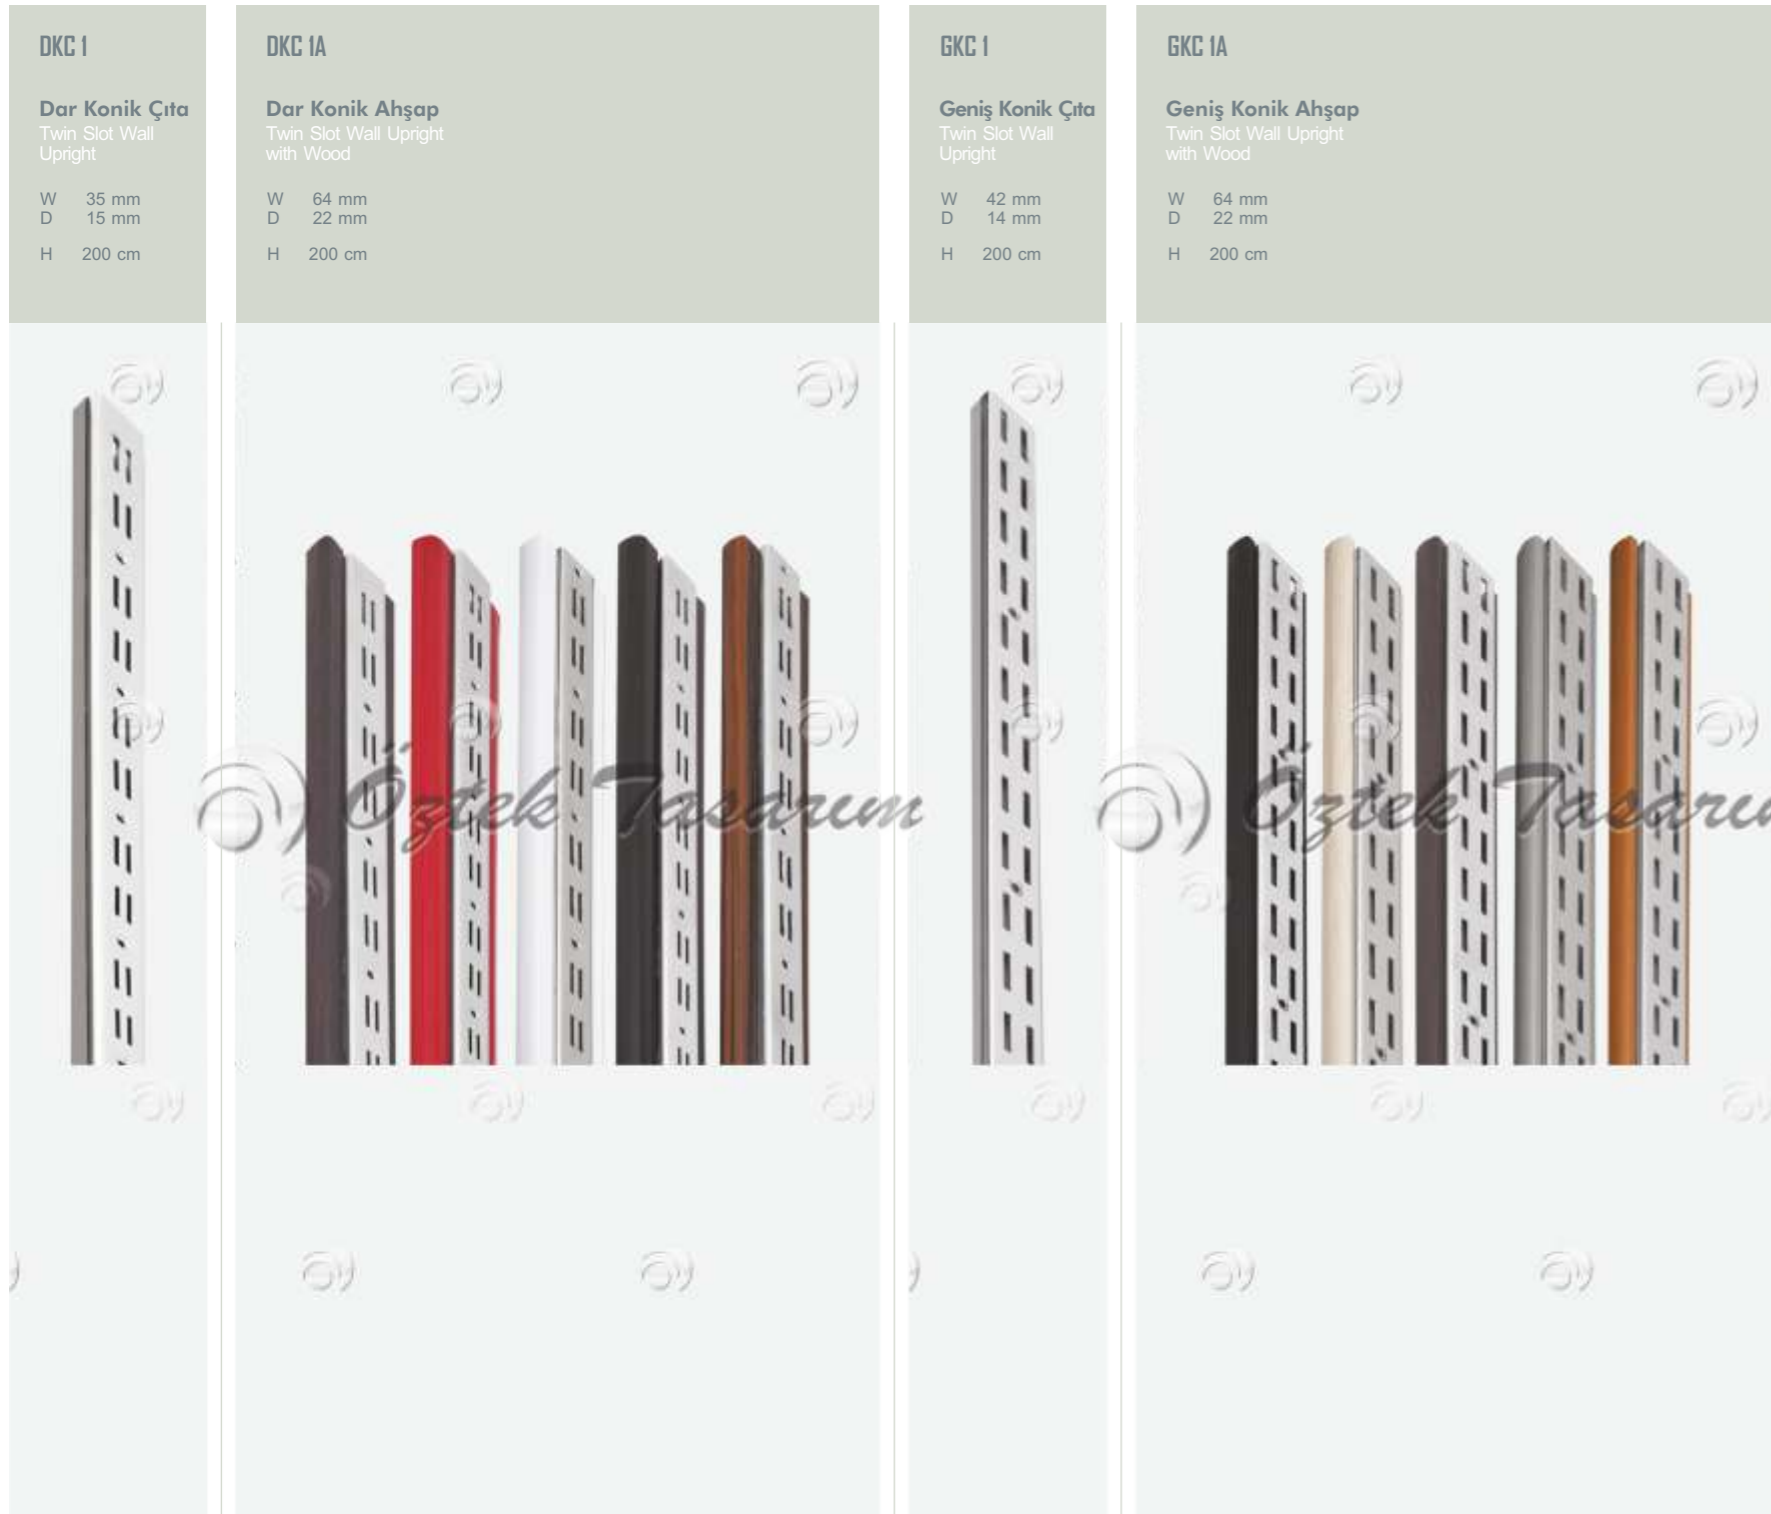

W 50-100-200 cm

SHOP FITTINGS SYSTEMS

DUVAR SİSTEMLERİ / SHOP FITTINGS SYSTEMS

Öztek Tasarım
SHOPFITTING SYSTEMS

SHOP FITTINGS SYSTEMS

DUVAR SİSTEMLERİ / SHOP FITTINGS SYSTEMS

www.oztektasarim.com

SHOP FITTINGS SYSTEMS