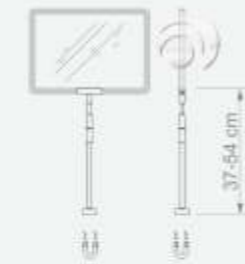

Technical Drawing

DZ 23

Mandal
Sign Clip

Front view Side view

Technical Drawing

DZ 24

Borulu Miknats
Magnetic Base Showcard Stand

Adjustable Height : 370-540 mm