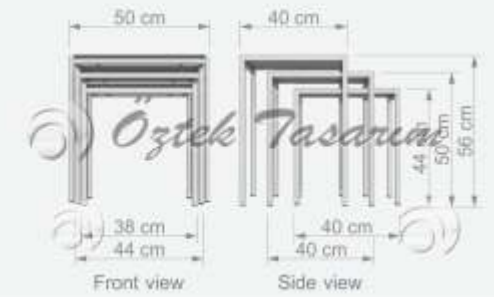

COFFEE TABLES & NESTING TABLES

SEHPALAR & ZİGON SEHPALAR / COFFEE TABLES & NESTING TABLES

Öztek Tasarım
 SHOPFITTING SYSTEMS

CREA S40

3 lü Zigon Sehpa
3 Piece Nesting Table

W	50 cm	44 cm	38 cm
D	40 cm	40 cm	40 cm
H	56 cm	50 cm	44 cm