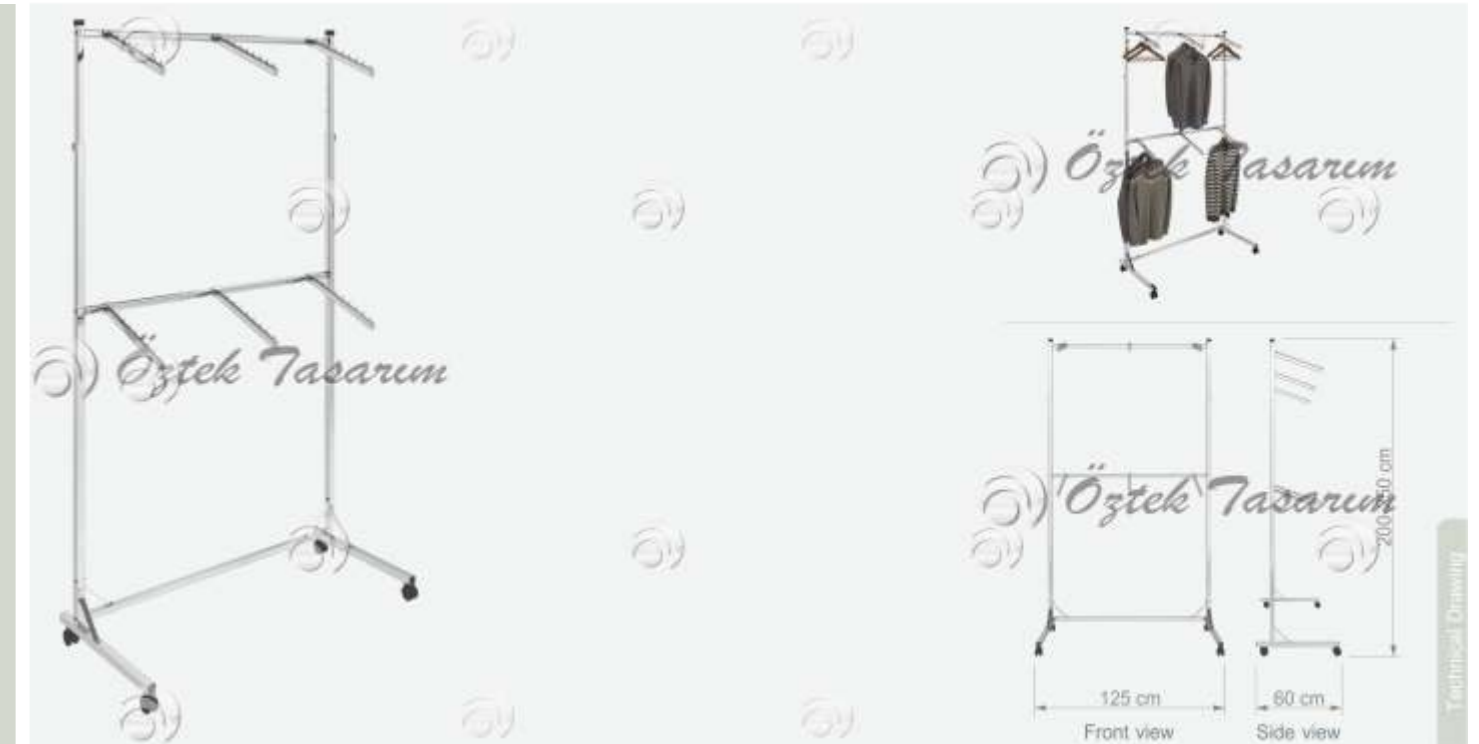

KL 13

Tek Katlı Tek Taraflı L Bastonluk
Display Stand, Single Bar,
with Front Arm

W 125 cm
D 60 cm
H 120-160 cm

KL 14

Çift Katlı Tek Taraflı L Bastonluk
Display Stand, Double Bar,
with Front Arm

W 125 cm
D 60 cm
H 200-250 cm