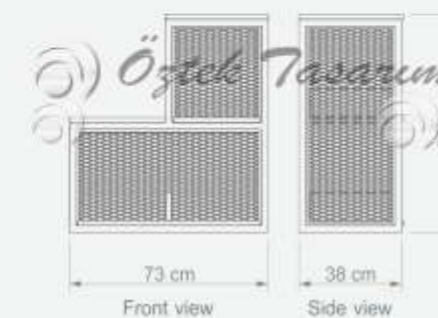

PERA K16

Kitaplık
Bookcase

W 73 cm
D 38 cm
H 80 cm