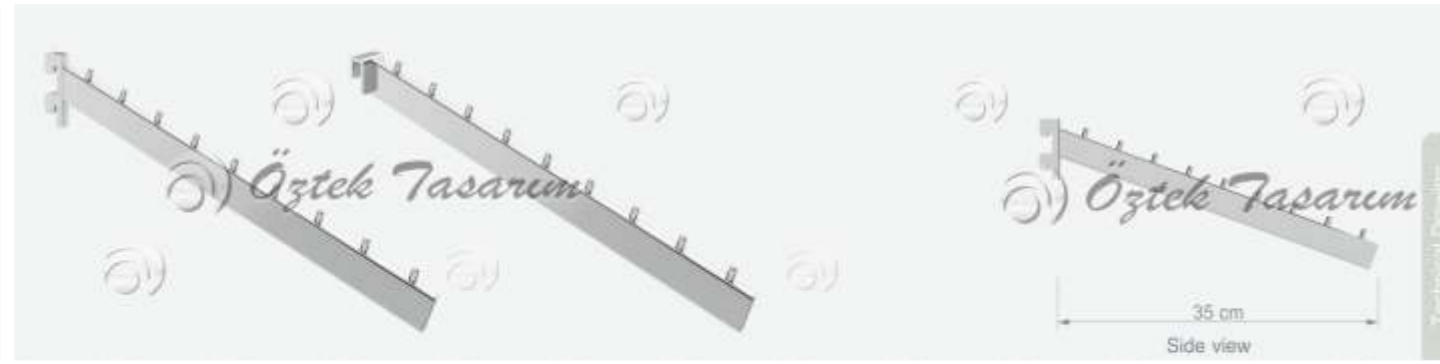

RBS 2

Baston, Düz Tek Pimli
Front Arm, Straight

Uzunluk / Length 35 cm

RBS 3

Baston, Düz Tek Pimli
Front Arm, Straight

Uzunluk / Length 35 cm

RBS 4

Baston, Z Baston
Front Arm, Stepped