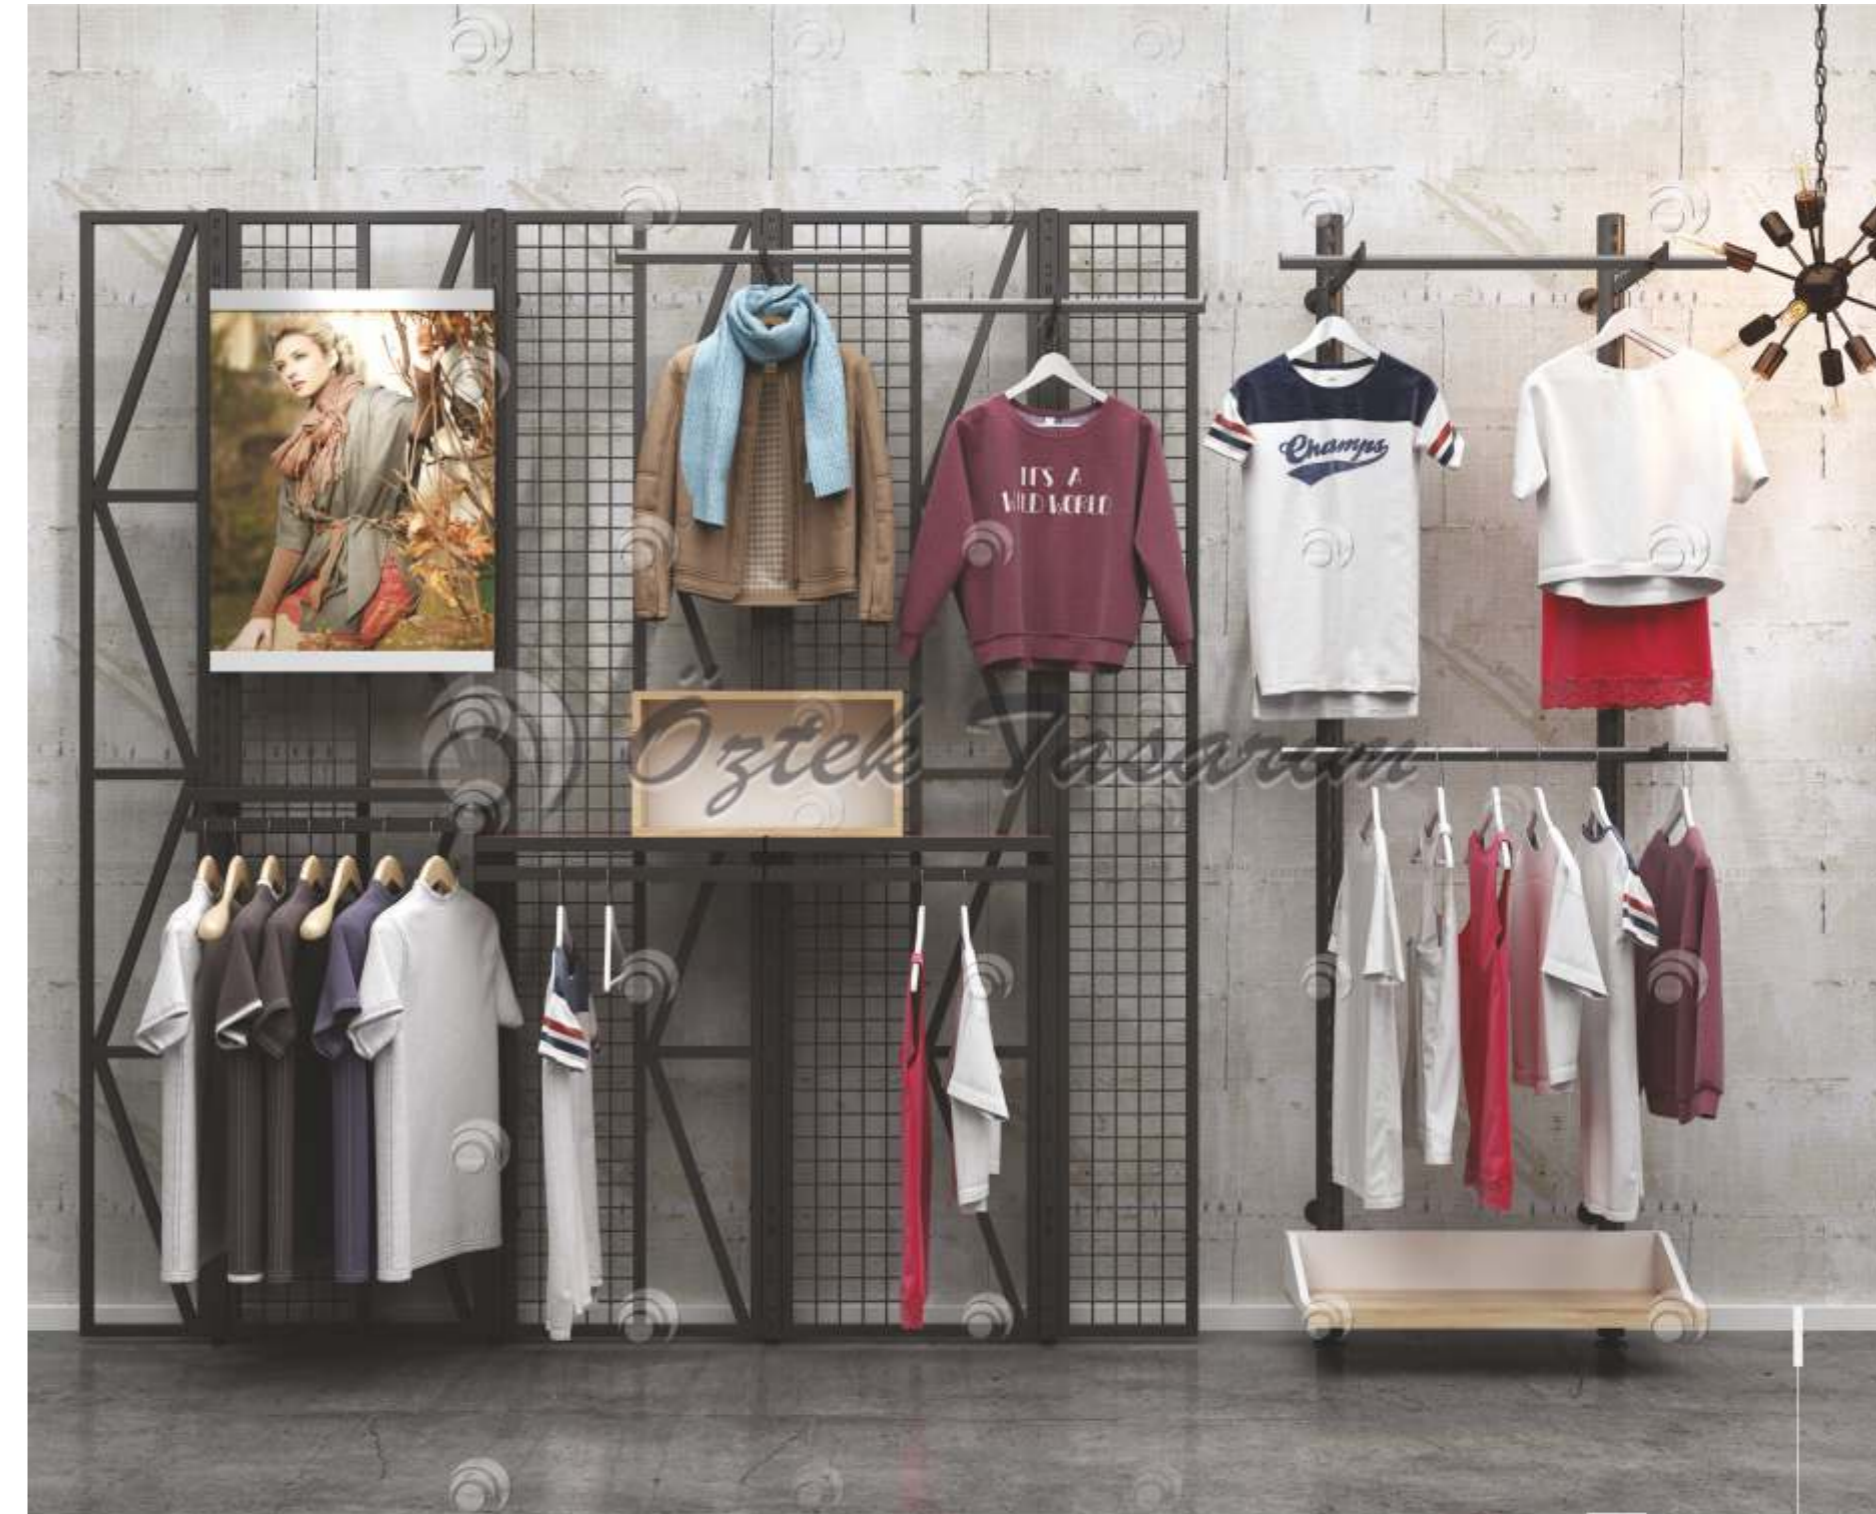

SHOP FITTINGS SYSTEMS

DUVAR SİSTEMLERİ / SHOP FITTINGS SYSTEMS

www.oztektasarim.com

KAPA 1

Kanal Pano Raf Sistemi
Slatwall Shop Fittings System

W 50-100-200 cm

KAPA 2

Kanal Pano Raf Sistemi
Slatwall Shop Fittings System