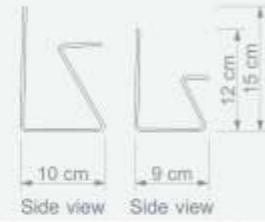

Technical Drawing

OZ 33

V Ayakkabılık
V Shoe Display, Heel Hold

W 9 cm
D 4 cm
H 5 cm