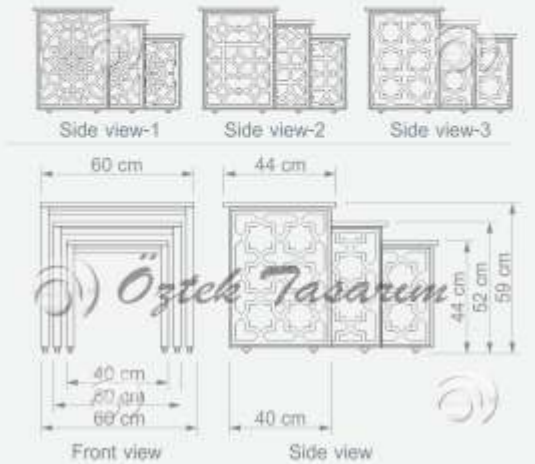

CREA S36

3 lü Zigon Sehpa
3 Piece Nesting Table

W 60 cm | 50 cm | 40 cm
D 44 cm | 44 cm | 44 cm
H 59 cm | 52 cm | 44 cm