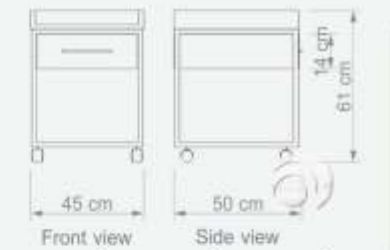

VENICE K4

Keson
Storage Unit

W 45 cm
D 50 cm
H 61 cm