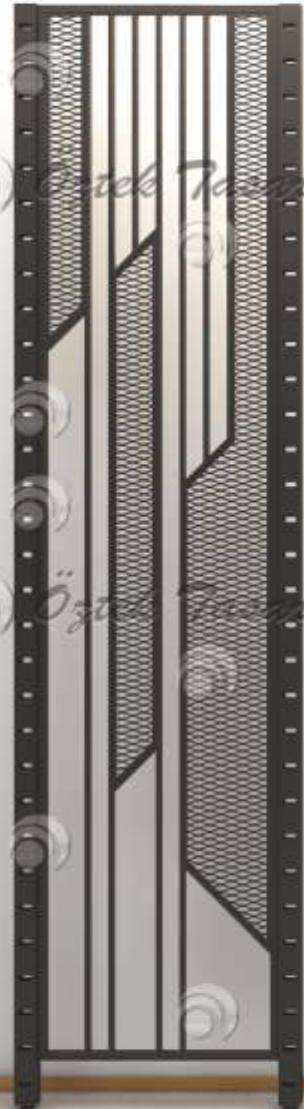

LZR 121

Lazer Kesim Panel
Laser Cut Metal Design

W 55 cm
H 240 cm