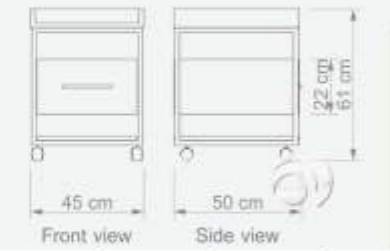

VENICE K3

Keson
Storage Unit

W 45 cm
D 50 cm
H 61 cm

Technical Drawing

VENICE K1

Keson
Storage Unit

W 45 cm
D 50 cm
H 61 cm

Technical Drawing