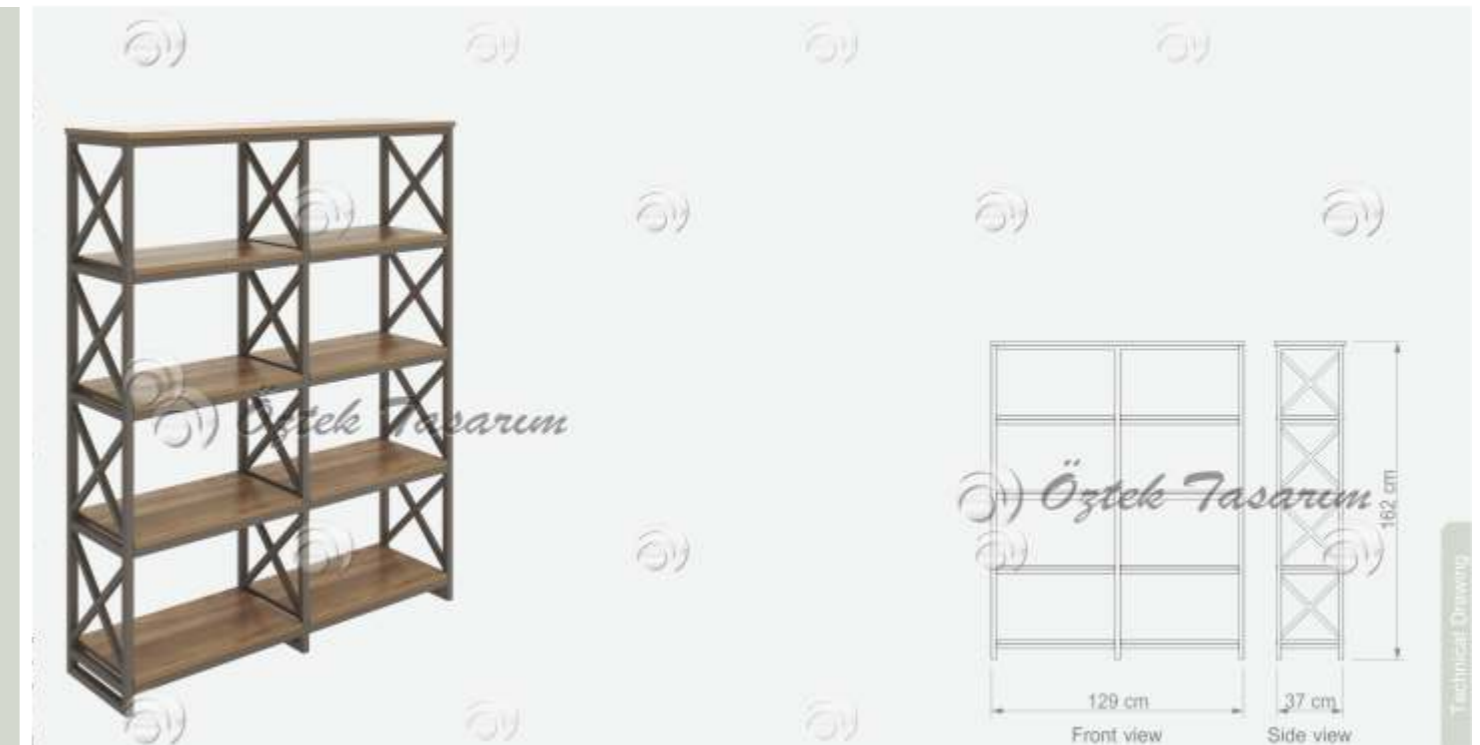

PERA K4

Kitaplık
Bookcase

W 129 cm
D 37 cm
H 162 cm