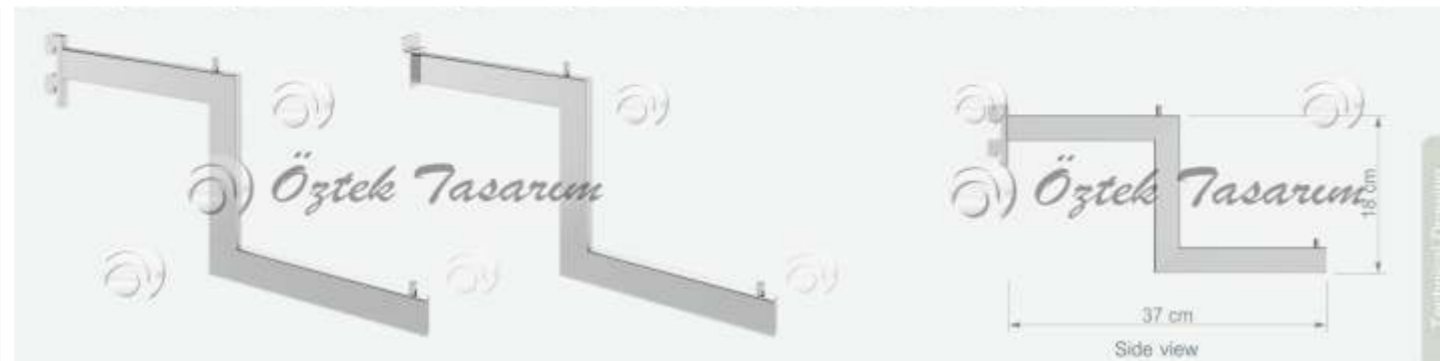

RBS 4

Baston, Z Baston
Front Arm, Stepped

Uzunluk / Length 37 cm