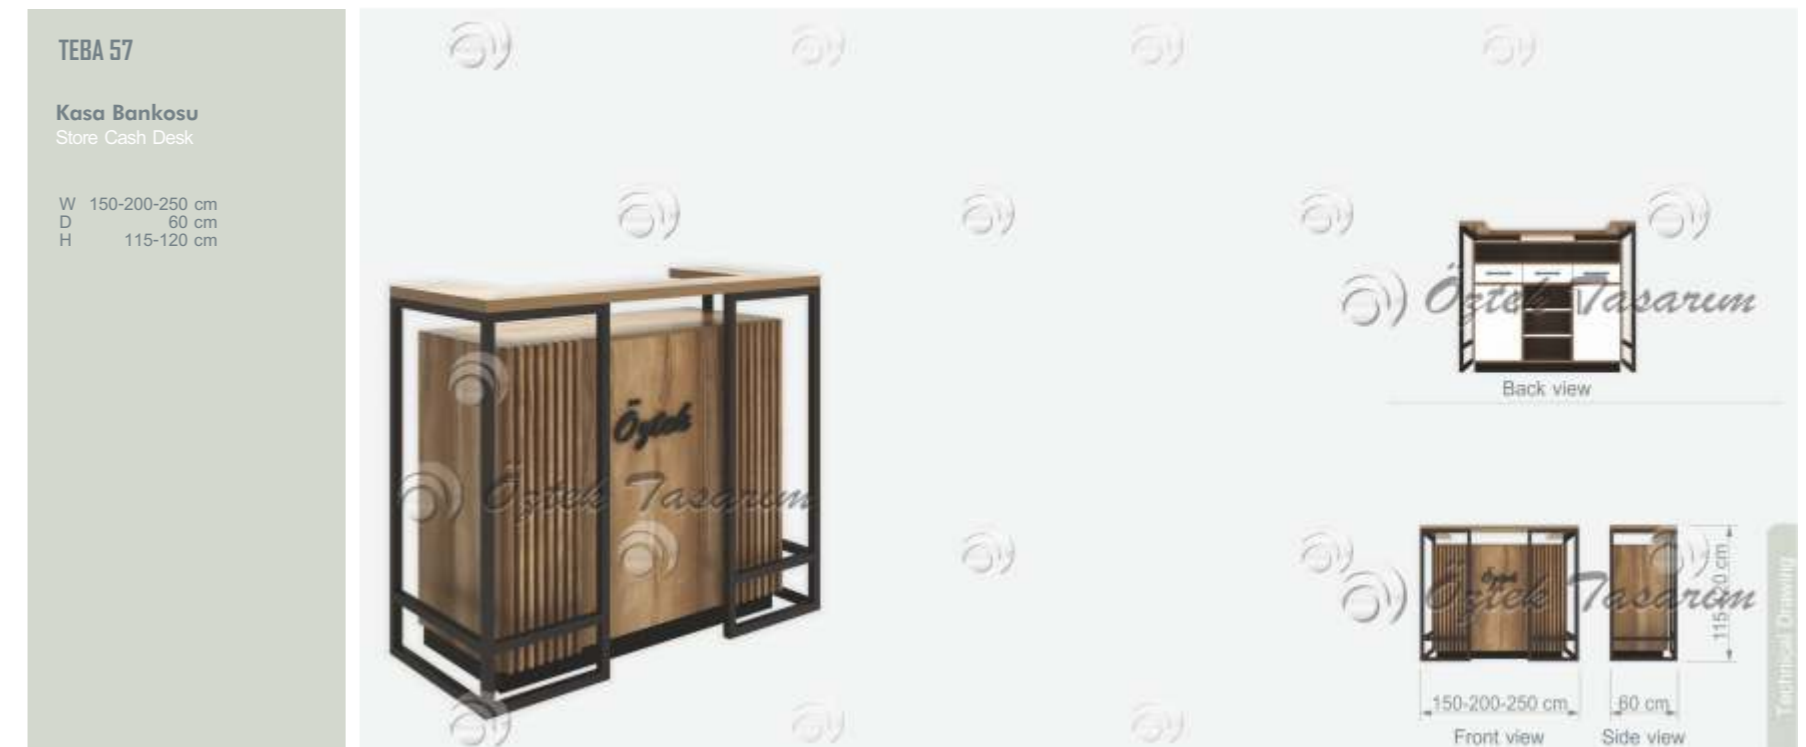

TEBA 53

Kasa Bankosu
Store Cash Desk

W 150-200-250 cm
D 60 cm
H 115-120 cm

STORE CASH DESKS

KASA BANKOLARI / STORE CASH DESKS

www.oztektasarim.com

STORE CASH DESKS

KASA BANKOLARI / STORE CASH DESKS