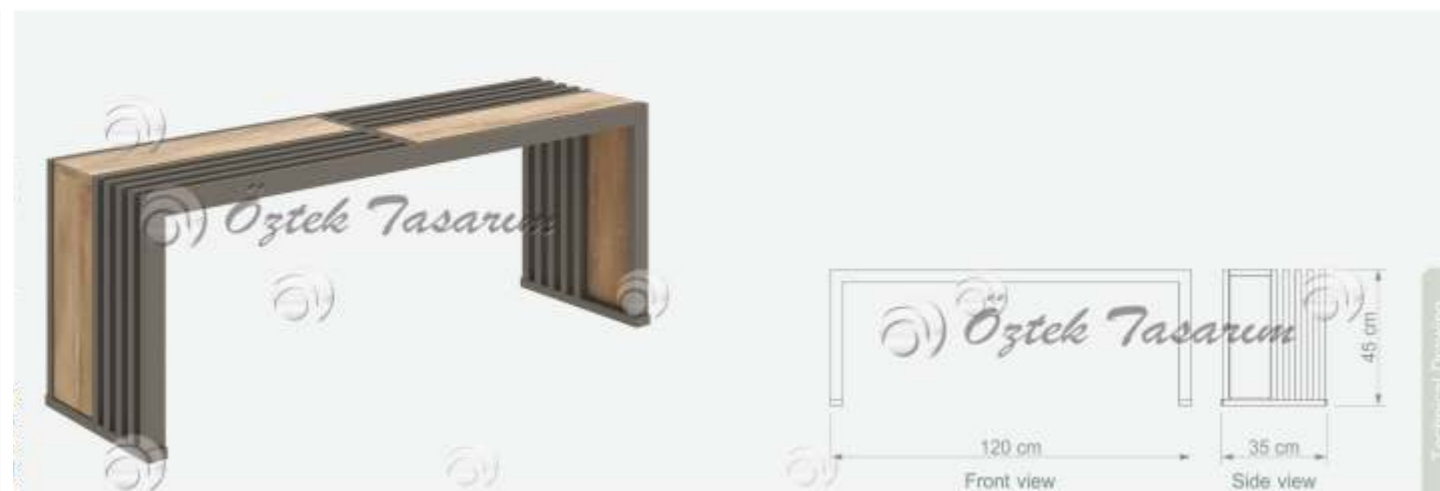

WING 2

Oturma Bankı
Bench

W 120 cm
D 35 cm
H 45 cm