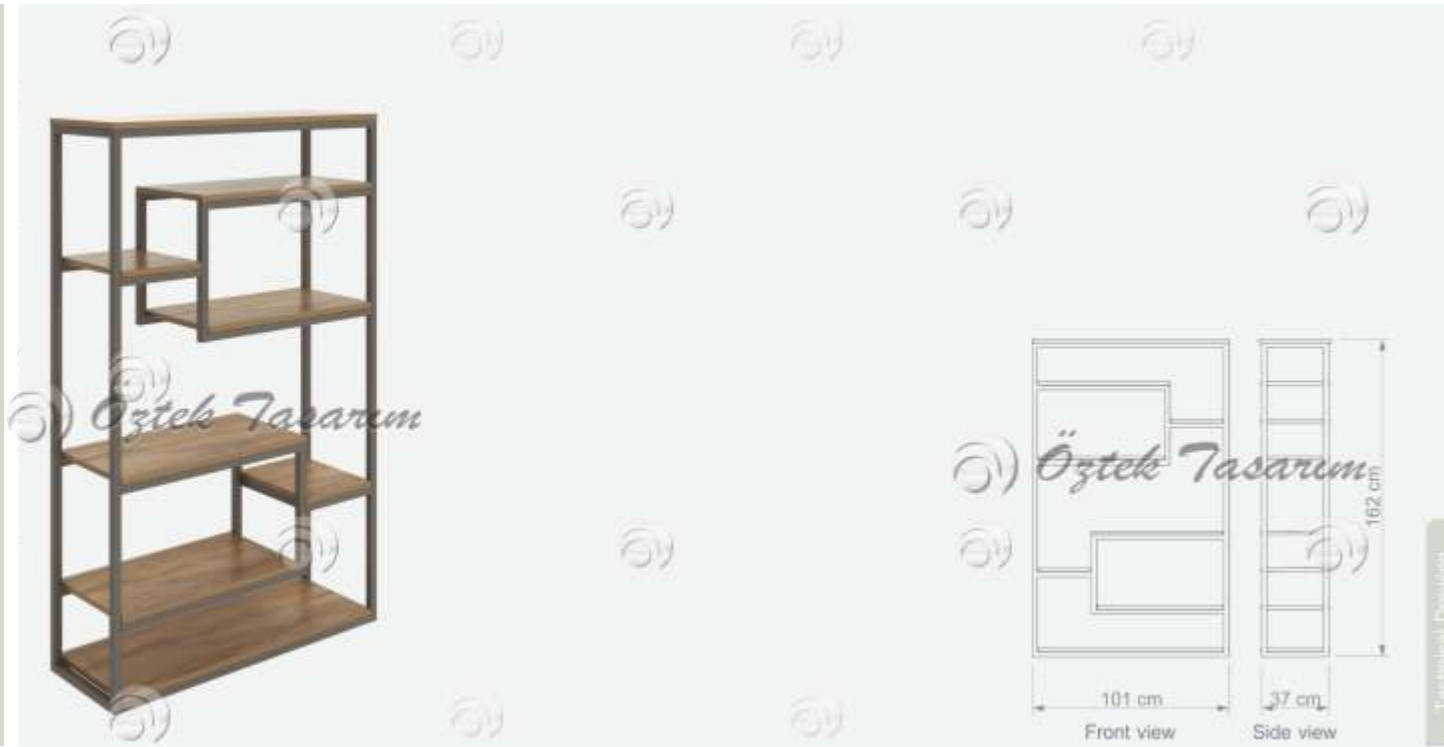

PERA K1

Kitaplık
Bookcase

W 101 cm
D 37 cm
H 162 cm