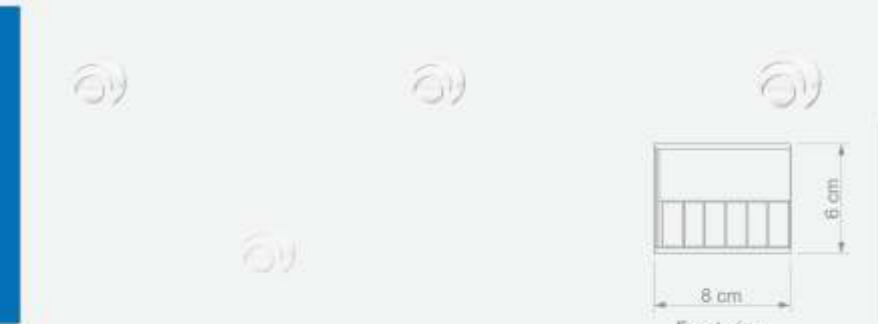

Front view

Technical Drawing

DZ 32

Büyük Fiyat Kasetlik
Big Deli Price Cassette

W 13 cm
H 8 cm