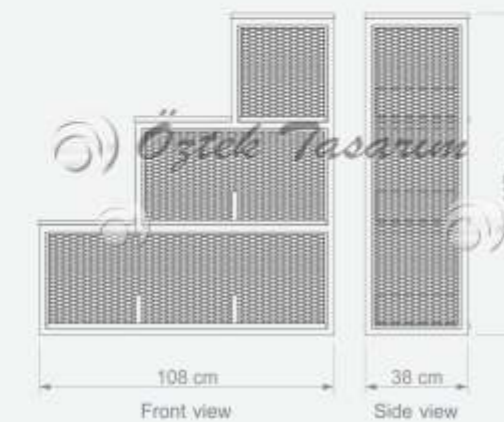

PERA K15

Kitaplık
Bookcase

W 108 cm
D 38 cm
H 117 cm