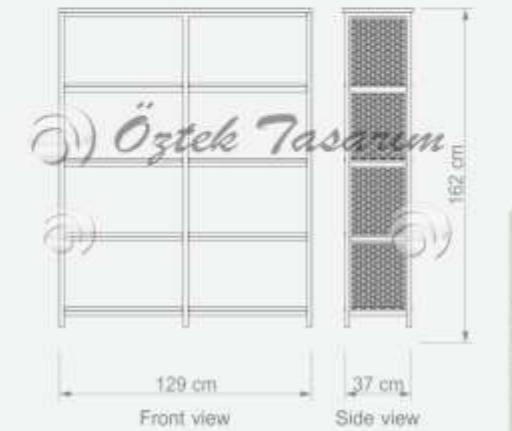

PERA K18

Kitaplık
Bookcase

W 129 cm
D 37 cm
H 162 cm