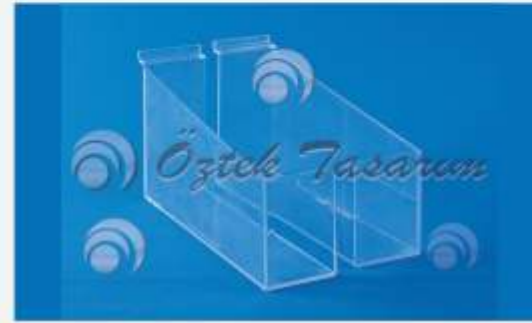

Technical Drawing

OZ 47

Ayarlı Kutu
Slatwall Display Case

W 27 cm
D 12 cm
H 14 cm

Technical Drawing

OZ 25

Panele Eğimli Baston
Slatwall Hanging Sloping Arm

W 28 cm