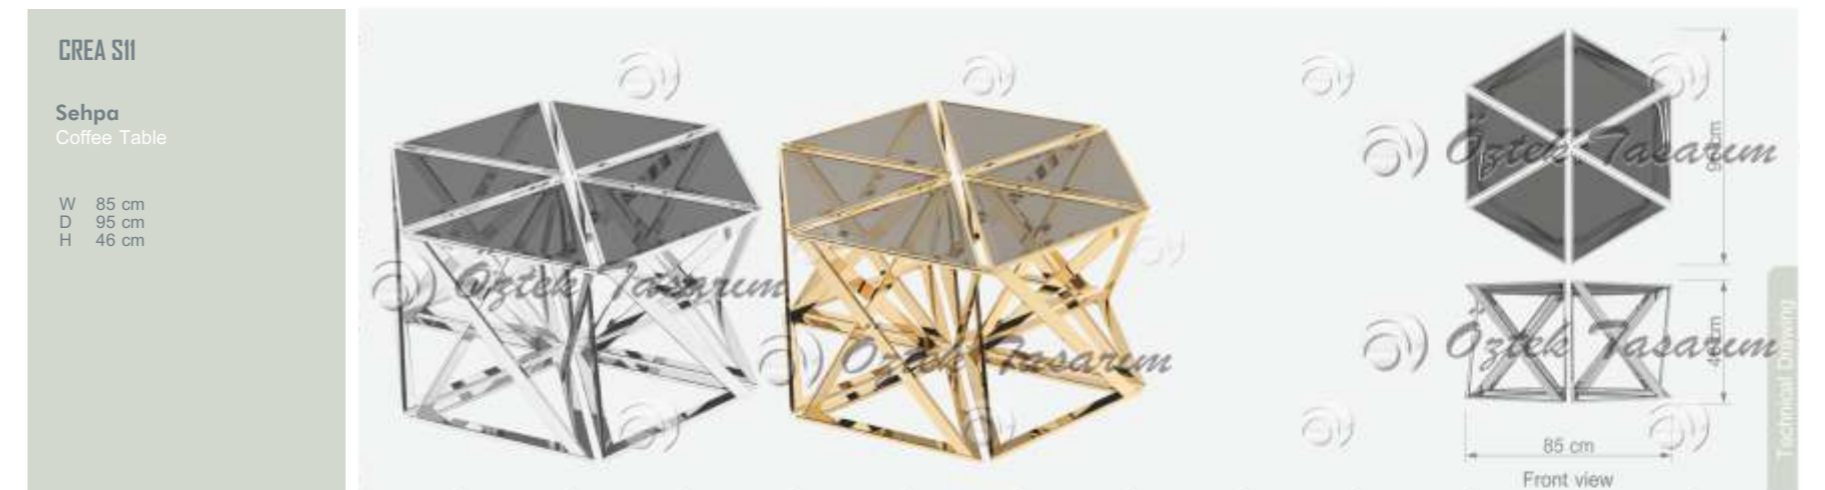

COFFEE TABLES & NESTING TABLES

SEHPALAR & ZİGON SEHPALAR / COFFEE TABLES & NESTING TABLES

Öztek Tasarım
SHOPFITTING SYSTEMS