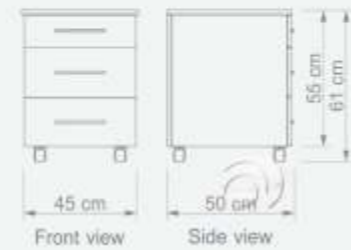

VENICE K3

Keson
Storage Unit

W 45 cm
D 50 cm
H 61 cm

Technical Drawing

VENICE K1

Keson
Storage Unit

W 45 cm
D 50 cm
H 61 cm

Technical Drawing