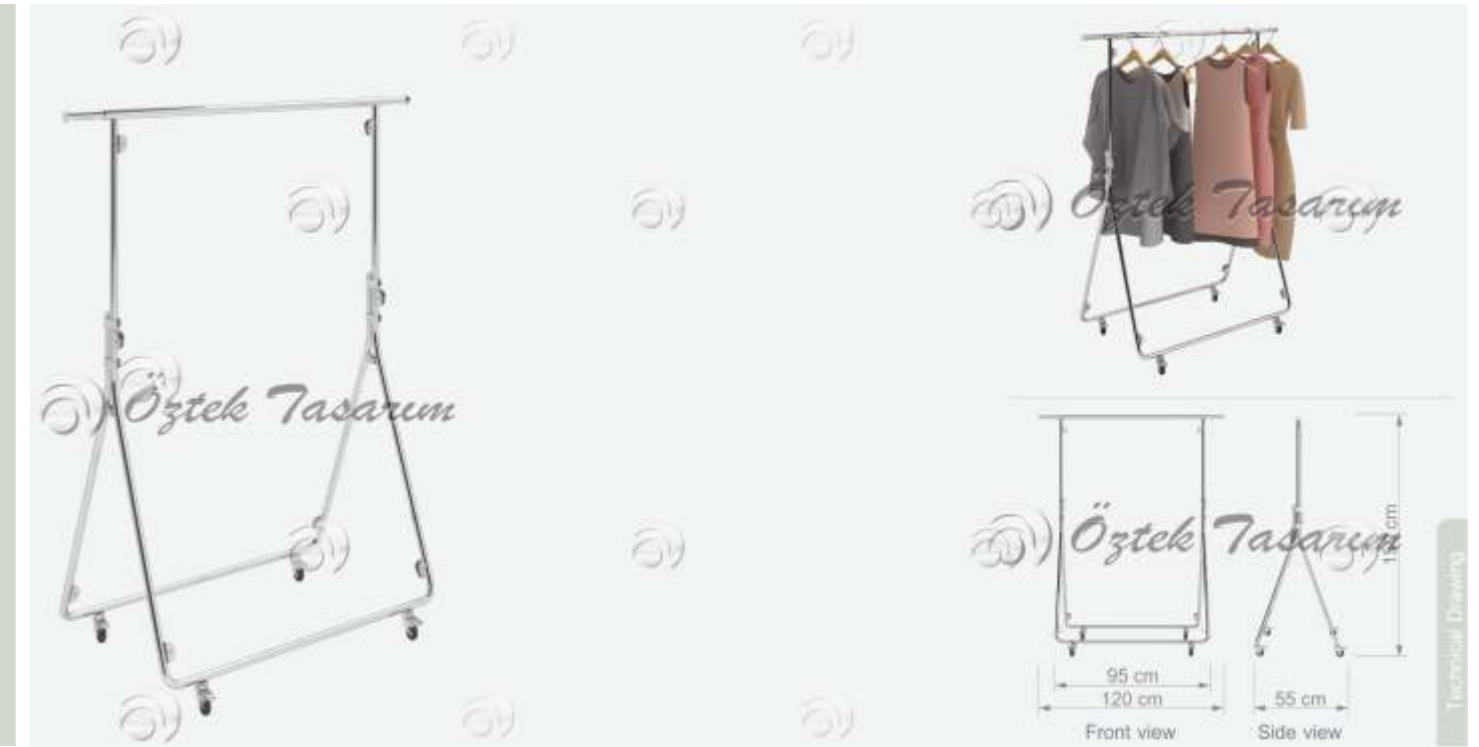

TD 48

TD DISPLAY STANDS GROUPS

TD STAND GRUBU / TD DISPLAY STANDS GROUPS

ROTA S39

Tekli Katlanır Stand
Single Bar Folding Rolling
Garment Rack

W 120 cm
D 55 cm
H 150 cm

TD 50

Technical Drawing