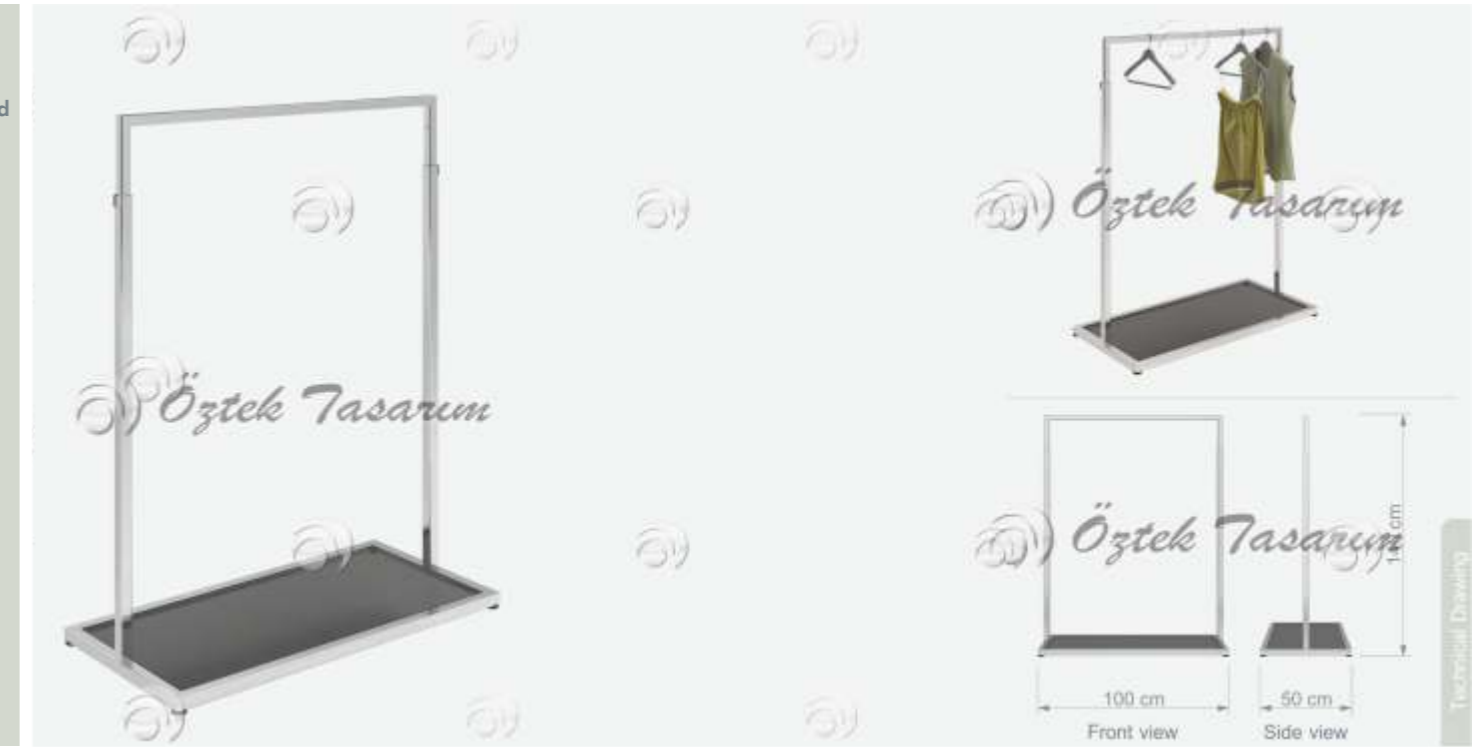

ROTA S19

30x30 Demonte Orta Stand
30x30 Display Stand

W 100 cm
D 50 cm
H 140 cm