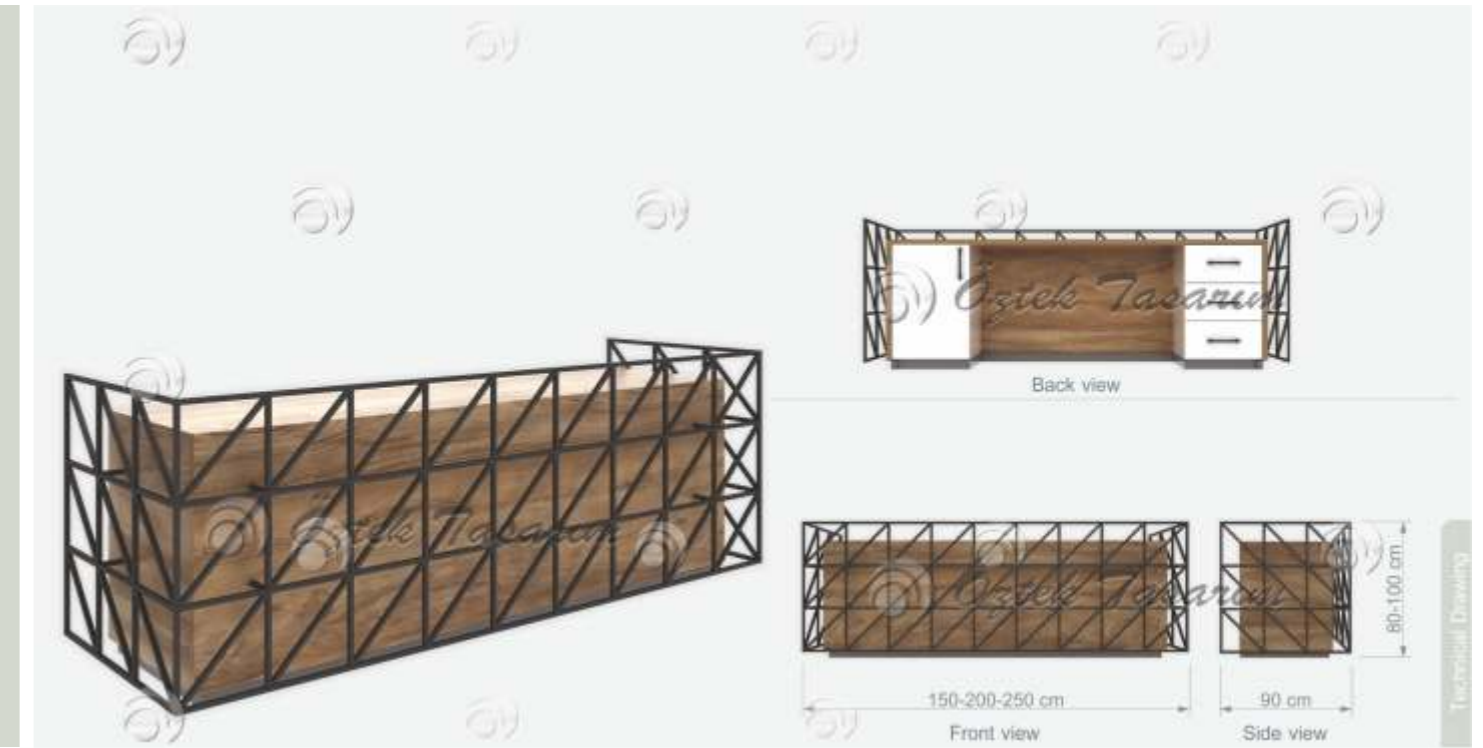

STORE CASH DESKS

KASA BANKOLARI / STORE CASH DESKS

TEBA 40

Kasa Bankosu
Store Cash Desk

W 150-200-250 cm
D 90 cm
H 80-100 cm