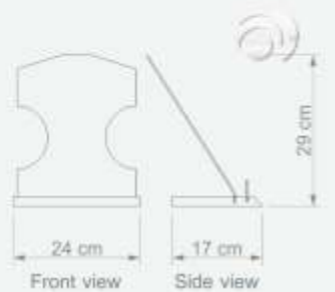

SLATWALL ACCESSORIES, SHOWCARD STANDS AND FRAMES

SATIŞ DESTEKLEME SİSTEMLERİ / SLATWALL ACCESSORIES, SHOWCARD STANDS AND FRAMES

www.oztektasarim.com

OZ 39

Cüzdanlık - 2
Wallet Display Stand - 2

W 21 cm
D 7 cm
H 18 cm

Technical Drawing

OZ 36

Kemerlik
Belt Display Stand Holder

W 20 cm
D 4,5 cm
H 11 cm

Technical Drawing

OZ 63

Lüks Kemerlik
Belt Display Stand Holder

W 7,5 cm
H 23, 27, 32 cm

Technical Drawing

OZ 48

Broşürlük ve Gömleklik
Brochure Holders
and Shirt Display

W 24 cm
D 17 cm
H 29 cm

Technical Drawing

SLATWALL ACCESSORIES, SHOWCARD STANDS AND FRAMES

SATIŞ DESTEKLEME SİSTEMLERİ / SLATWALL ACCESSORIES, SHOWCARD STANDS AND FRAMES

Öztek Tasarım
SHOPFITTING SYSTEMS

OZ 69

Tekerlekli Sepet [43 Litre]
Rolling Basket [43 Lt.]

OZ 41

Büyük Alışveriş Sepeti
[28 Litre]
Plastic Shopping Basket Big
[28 Lt.]

W 48 cm
D 32 cm
H 25 cm

OZ 40

Küçük Alışveriş Sepeti
[22 Litre]
Plastic Shopping Basket Small
[22 Lt.]

W 43 cm
D 10 cm
H 22 cm

OZ 100

Çember File
Alışveriş Sepeti
Round Net Shopping Basket

W ø36 cm
D ø36 cm
H 35 cm

OZ 101

Polyester Dokuma
File Çanta
Shop Mesh Bag Tote

W 20 cm
D 14 cm