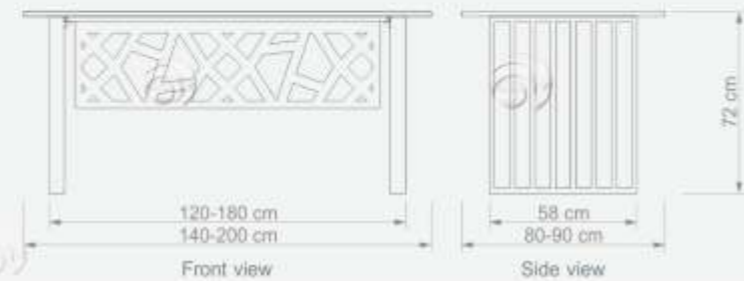

BALANCE M2
Masa
Office Table

W 160-200 cm
D 80-90 cm
H 72 cm

W 80 cm
D 60 cm
H 45 cm

W 45 cm
D 50 cm
H 61 cm