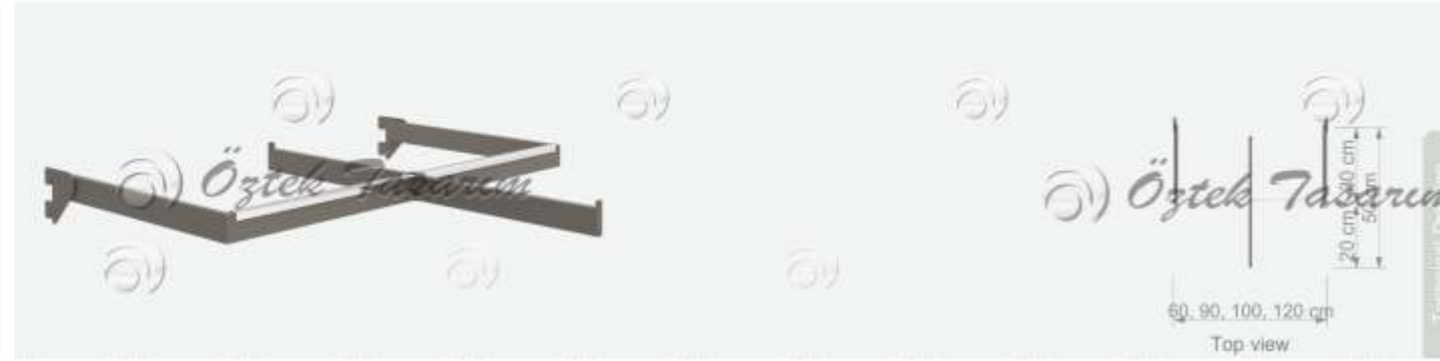

LKSA 2

Askı Aparatı
Side Hanging Frame & Bar

W 60, 90, 100, 120 cm
D 50 cm