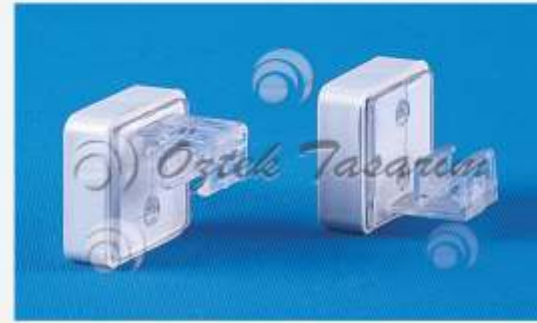

Technical Drawing

OZ 20

Mıknatıs Tutucu (Arkaya)
Magnetic Clip

Technical Drawing

OZ 21

Mıknatıs Tutucu (Alta)
Magnetic Clip