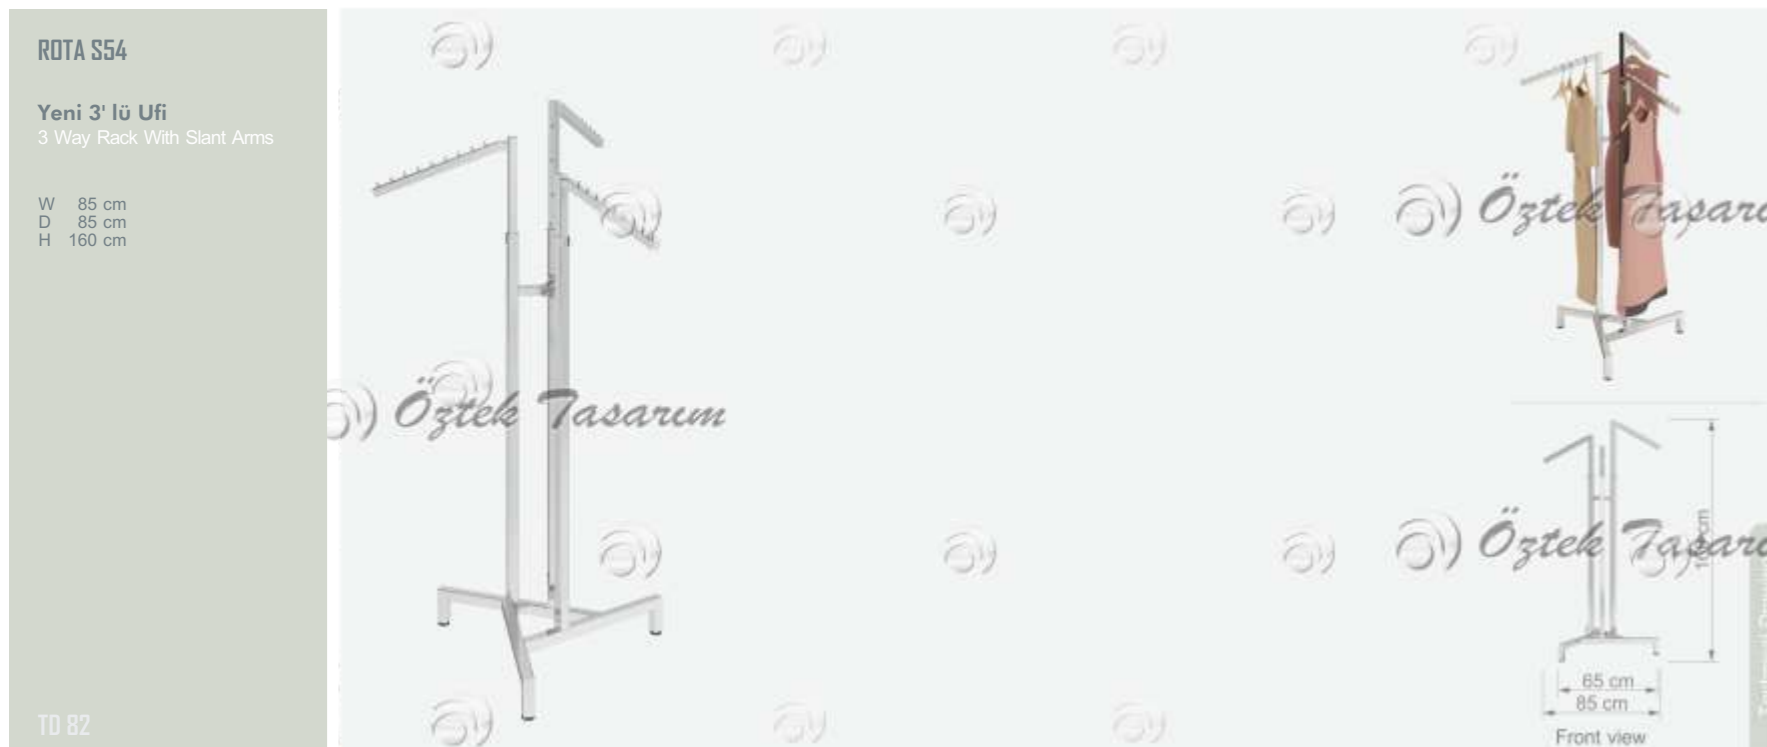

TD DISPLAY STANDS GROUPS

TD STAND GRUBU / TD DISPLAY STANDS GROUPS

www.oztektasarim.com