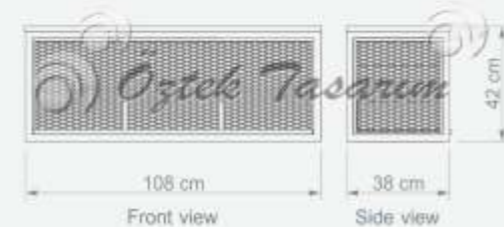

PERA K14

Kitaplık
Bookcase

W 108 cm
D 38 cm
H 42 cm