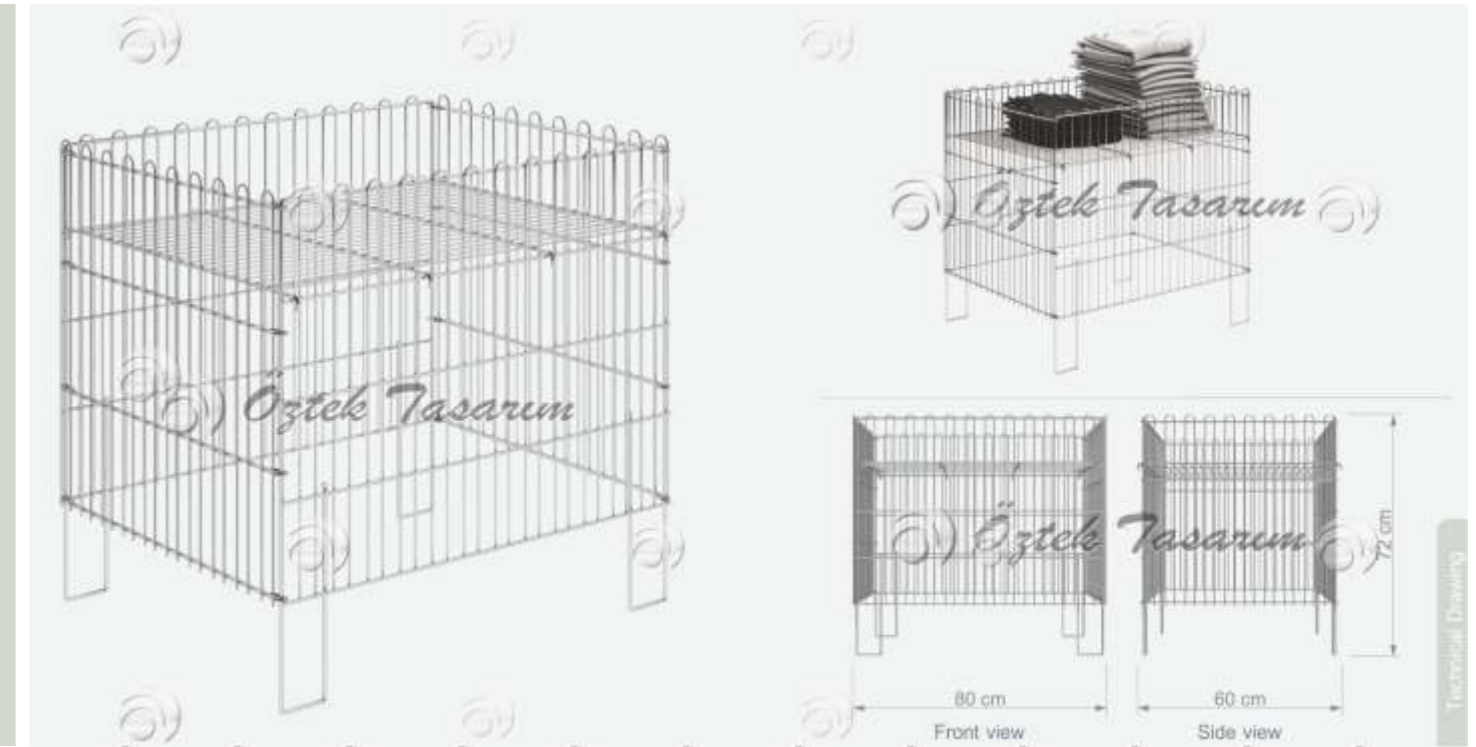

PROMOTION CAGE DUMP BIN, GRIDWALL DISPLAY STANDS

SEPET-HAVUZ-PANOLAR / PROMOTION CAGE DUMP BIN, GRIDWALL DISPLAY STANDS

Öztek Tasarım
SHOPFITTING SYSTEMS

KL 23

Katlanır Tel Sepet
Folding Wire Dump Bins

W 80 cm
D 60 cm
H 72 cm