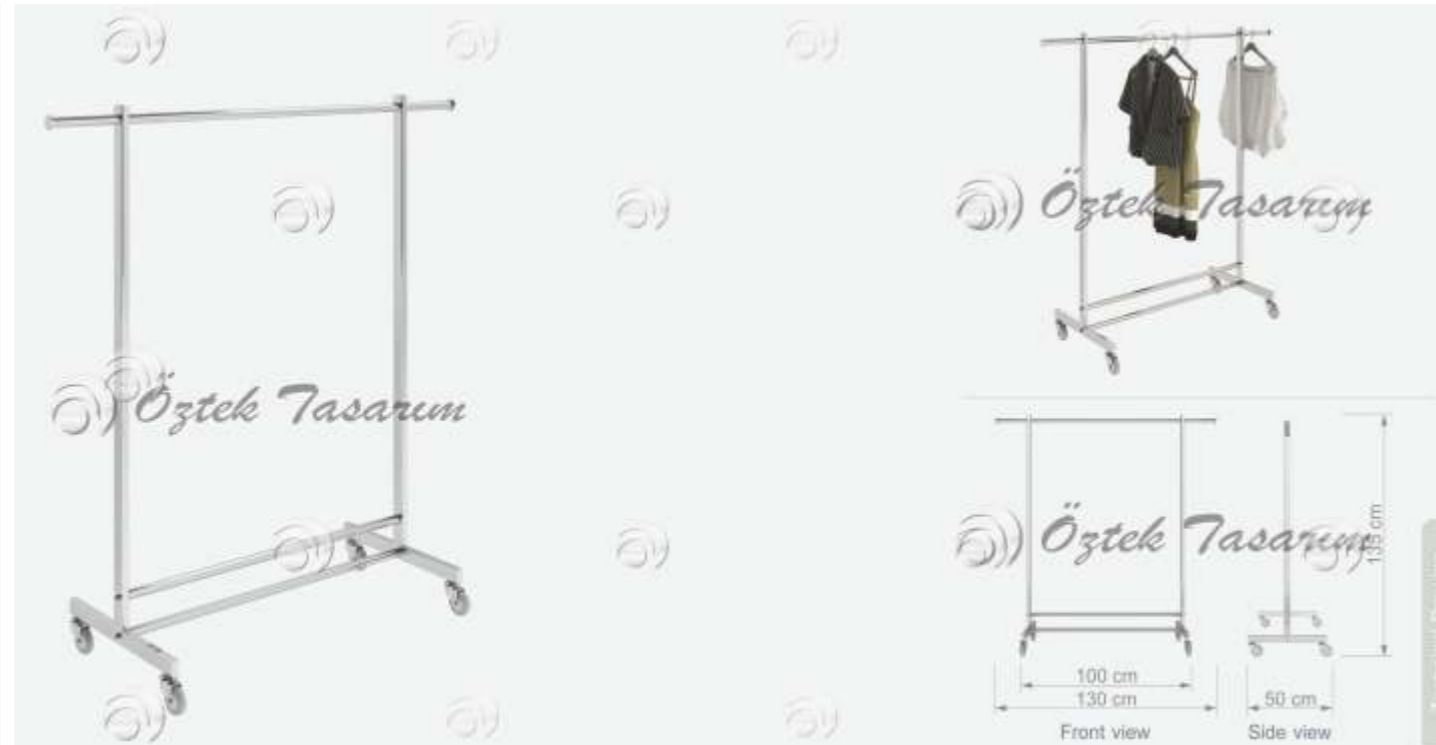

Lüks Sabit Stand
Best Quality Single Bar
Display Stand

W 130 cm
D 50 cm
H 135 cm

TD 3

TD DISPLAY STANDS GROUPS

TD STAND GRUBU / TD DISPLAY STANDS GROUPS

Öztek Tasarım
SHOPFITTING SYSTEMS

ROTA S35

Orta Stand
Display Stand