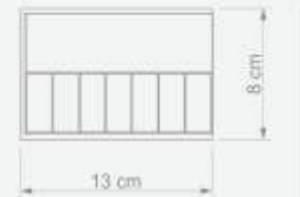

Front view

Technical Drawing