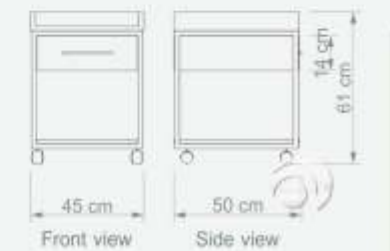

VENICE K5

Keson
Storage Unit

W 45 cm
D 50 cm
H 61 cm