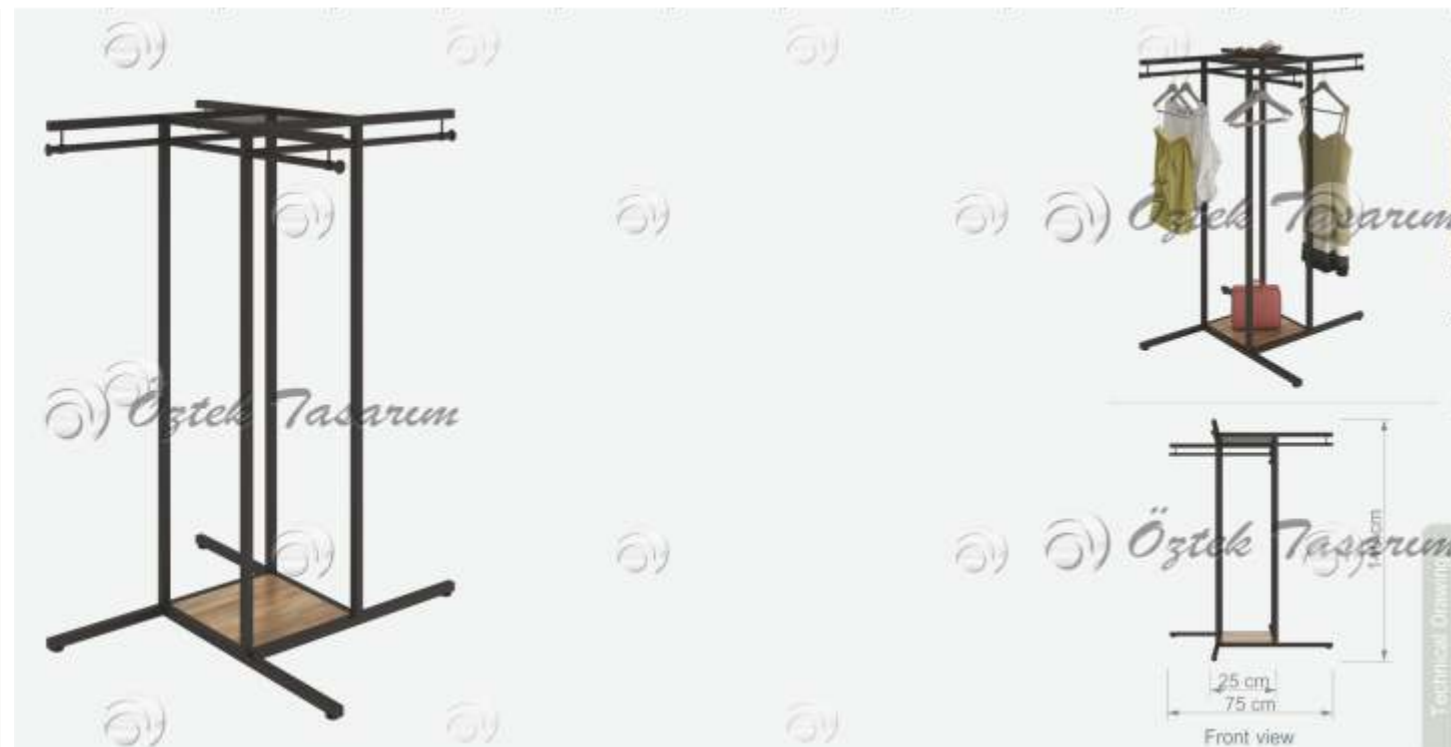

ROTA S62

Sabit 4' lü Ahtapot
4 Way Rack with Straight Arms

W 75 cm
D 75 cm
H 140 cm