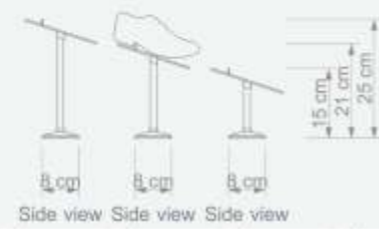

Technical Drawing

OZ 15

2' li Z Set
Shoe Display 2 PIECE Set, Heel Hold

W 9, 10 cm
D 3,5 cm
H 12,15 cm

Technical Drawing

OZ 33

V Ayakkabılık
V Shoe Display, Heel Hold

W 9 cm
D 4 cm
H 5 cm