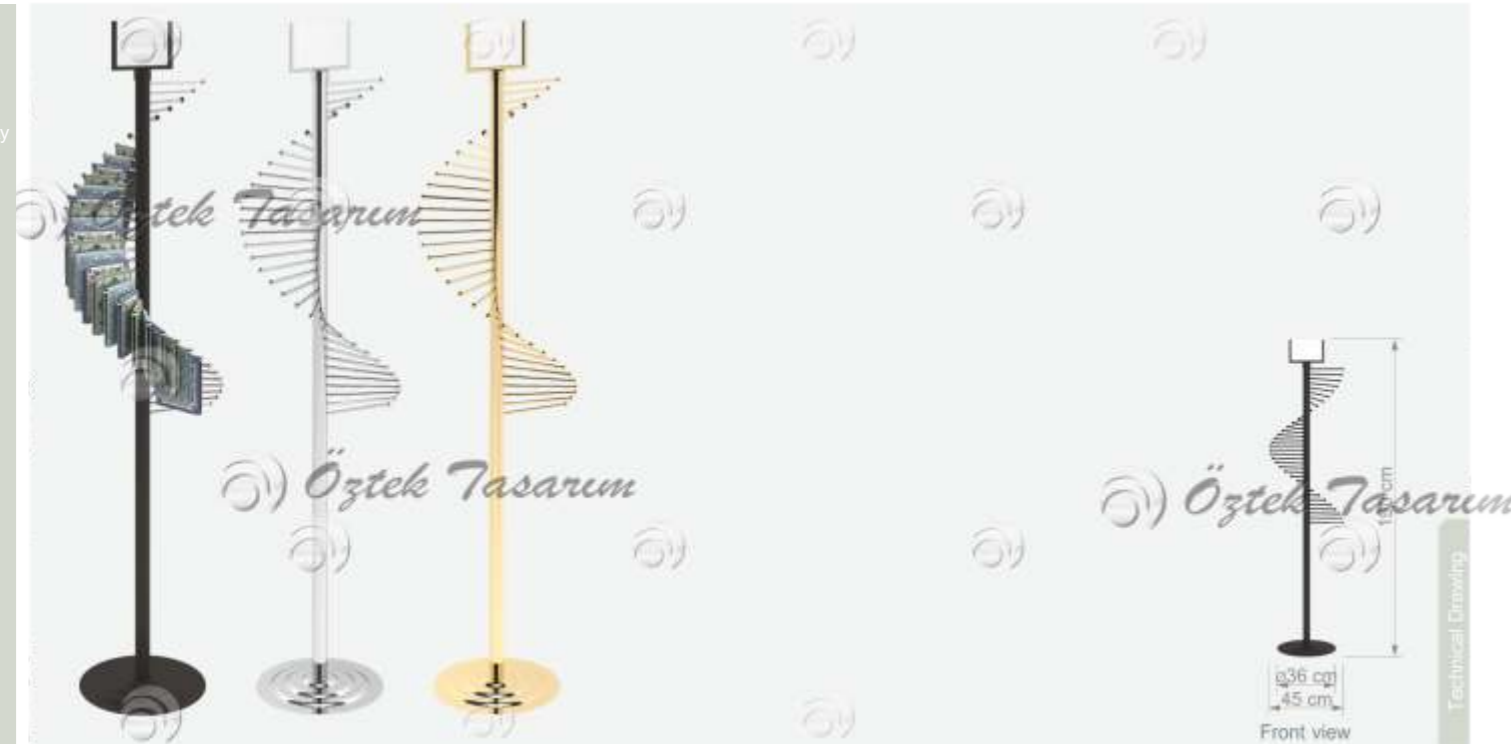

TD 154

EŞARPLIK STANDI
Spiral Scarf Tree Retail Rack Display

W 45 cm
D 45 cm
H 190 cm