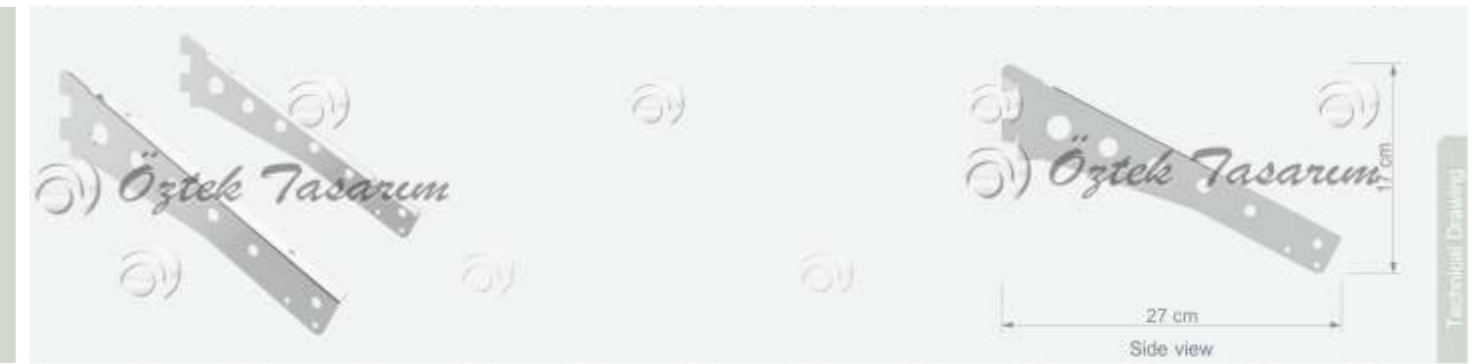

RRK 4

Eğimli Rafkolu
Shelf Support, Sloping

Uzunluk / Length 27 cm