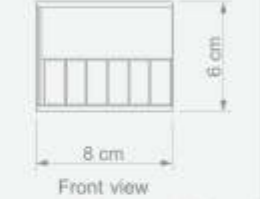

Front view

Technical Drawing

DZ 32

Büyük Fiyat Kasetlik
Big Deli Price Cassette

W 13 cm
H 8 cm