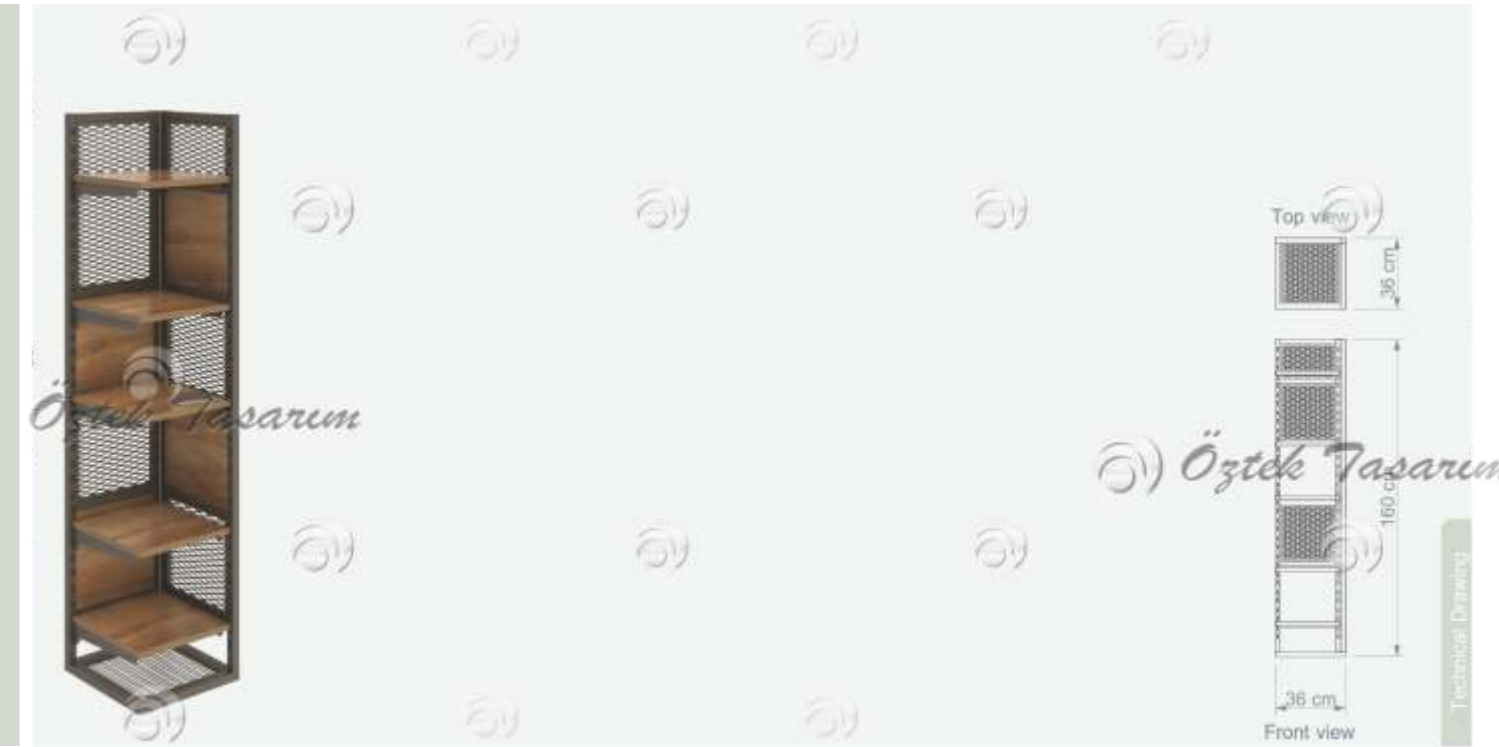

PERA KII

Kitaplık
Bookcase

W 36 cm
D 36 cm
H 160 cm