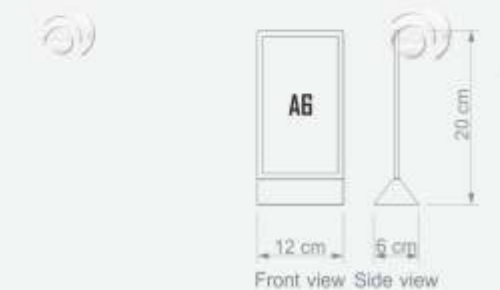

W 18 cm
D 8 cm
H 23 cm

Technical Drawing

OZ 53

A6 Düz & Eğimli Tanıtım
Vertical Display Stand Holder A6

W 12 cm
D 6 cm
H 20 cm

Technical Drawing

SLATWALL ACCESSORIES, SHOWCARD STANDS AND FRAMES

SATIŞ DESTEKLEME SİSTEMLERİ / SLATWALL ACCESSORIES, SHOWCARD STANDS AND FRAMES